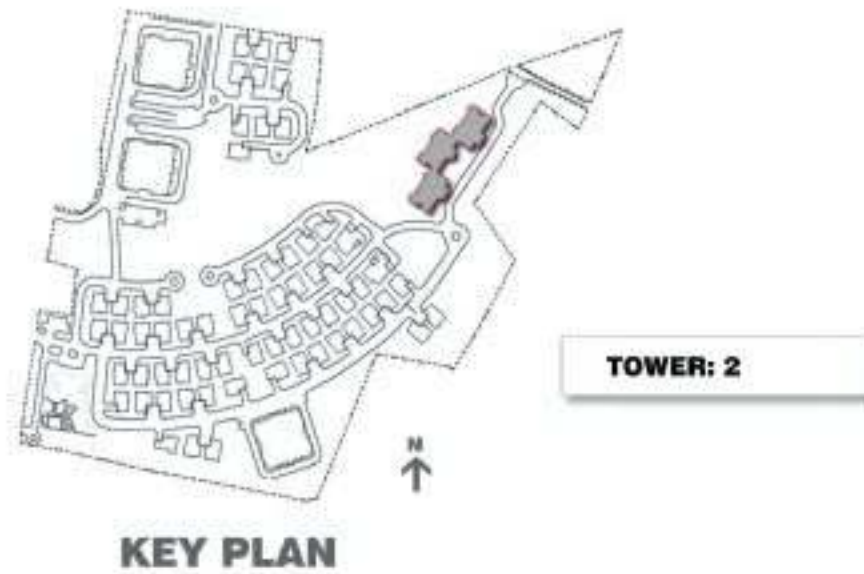

# Belvedere (Tower 2) Type S Cluster Plan

Level - 1

# Belvedere (Tower 2) Type S Single Level Unit Plan

Level - 1 to 25.  
 Unit Area: 6,652 Sft.

Belvedere (Tower 2) Type P Penthouse Unit Plan  
Lower Level

Level - 26.

Unit Area: 12,066 Sft.

# The White Lake Club Ground Floor Plan

# The White Lake Club First Floor Plan