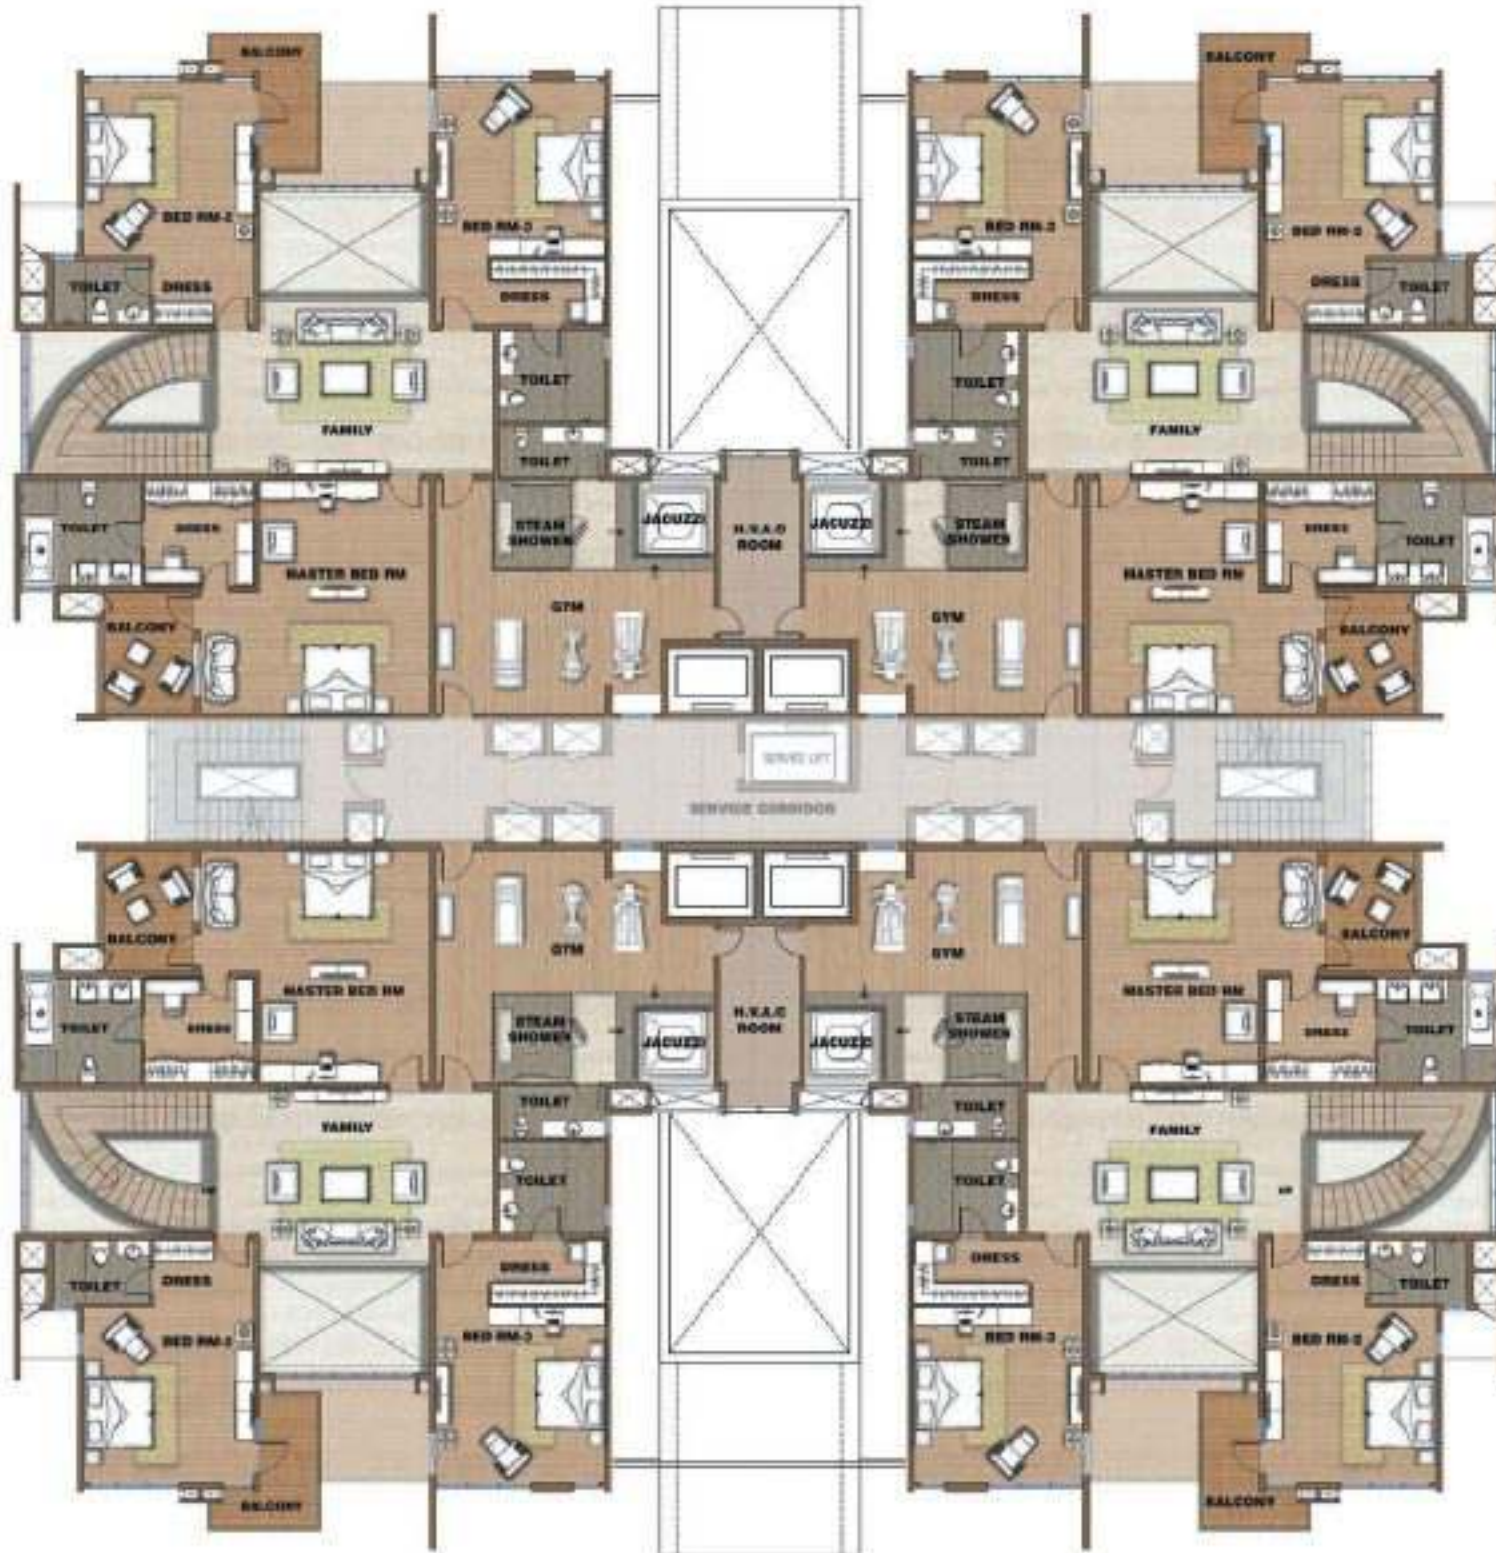

Autumn Mist, Clover Leaf & Dewdrop (Tower 1, 3 & 4)
Type D Cluster Plan Duplex - Level 2