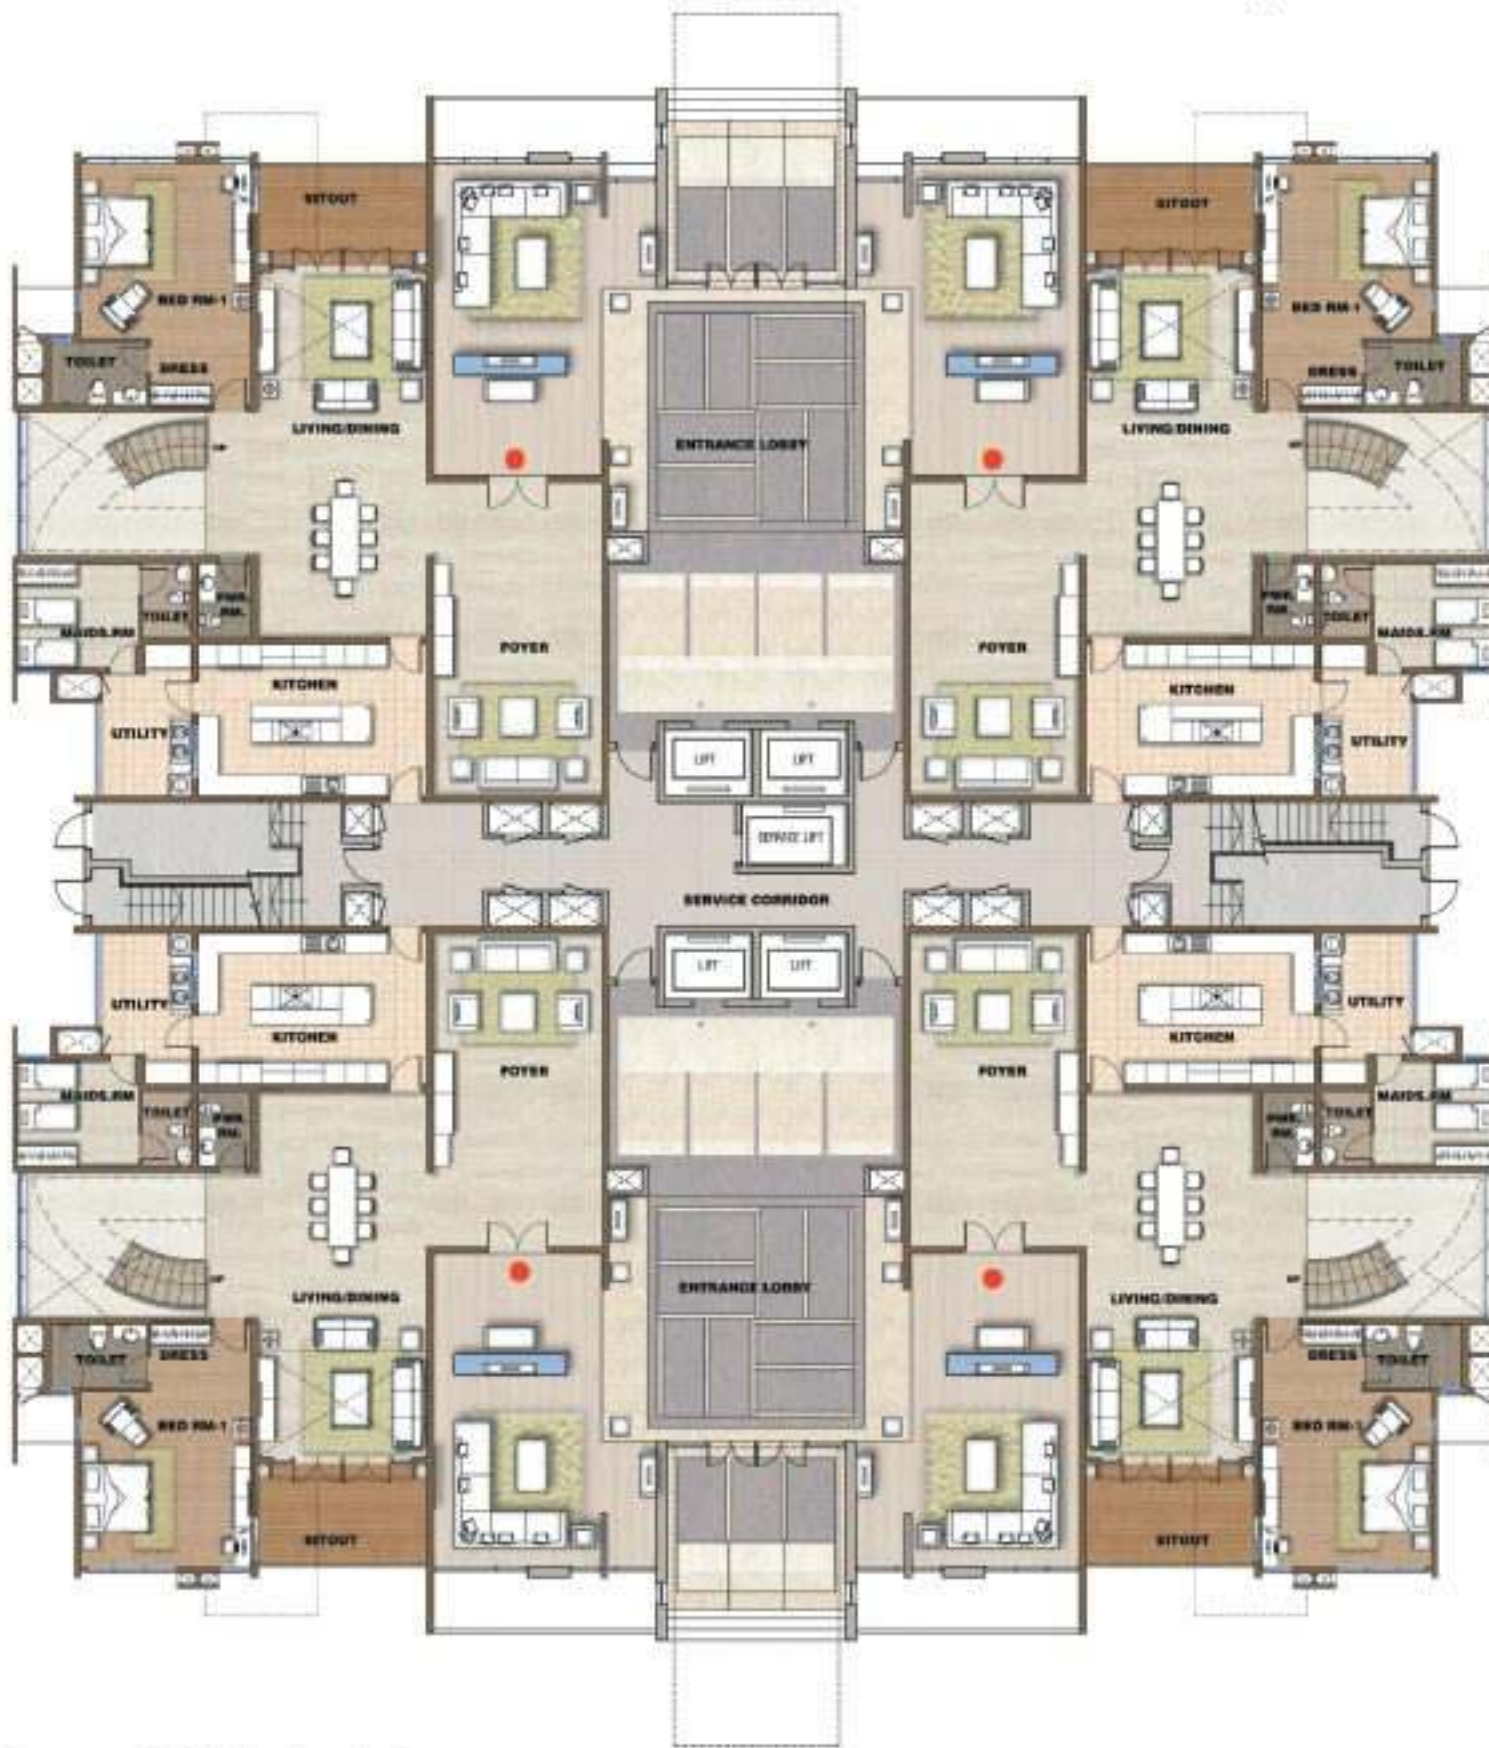

# Belvedere (Tower 2) Type S Single Level Unit Plan

Level - 1 to 25.  
 Unit Area: 6,652 Sft.

Belvedere (Tower 2) Type P Penthouse Unit Plan  
Lower Level

Level - 26.

Unit Area: 12,066 Sft.

# Belvedere (Tower 2) Type P Penthouse Unit Plan Upper Level

Level - 27.

Autumn Mist, Clover Leaf & Dewdrop (Tower 1, 3 & 4)  
Type D Cluster Plan Duplex - Level 1

KEY PLAN

TOWER: 1, 3 & 4

Tower - 1, 3 & 4: Level - 1

# The White Lake Club Ground Floor Plan

# The White Lake Club First Floor Plan