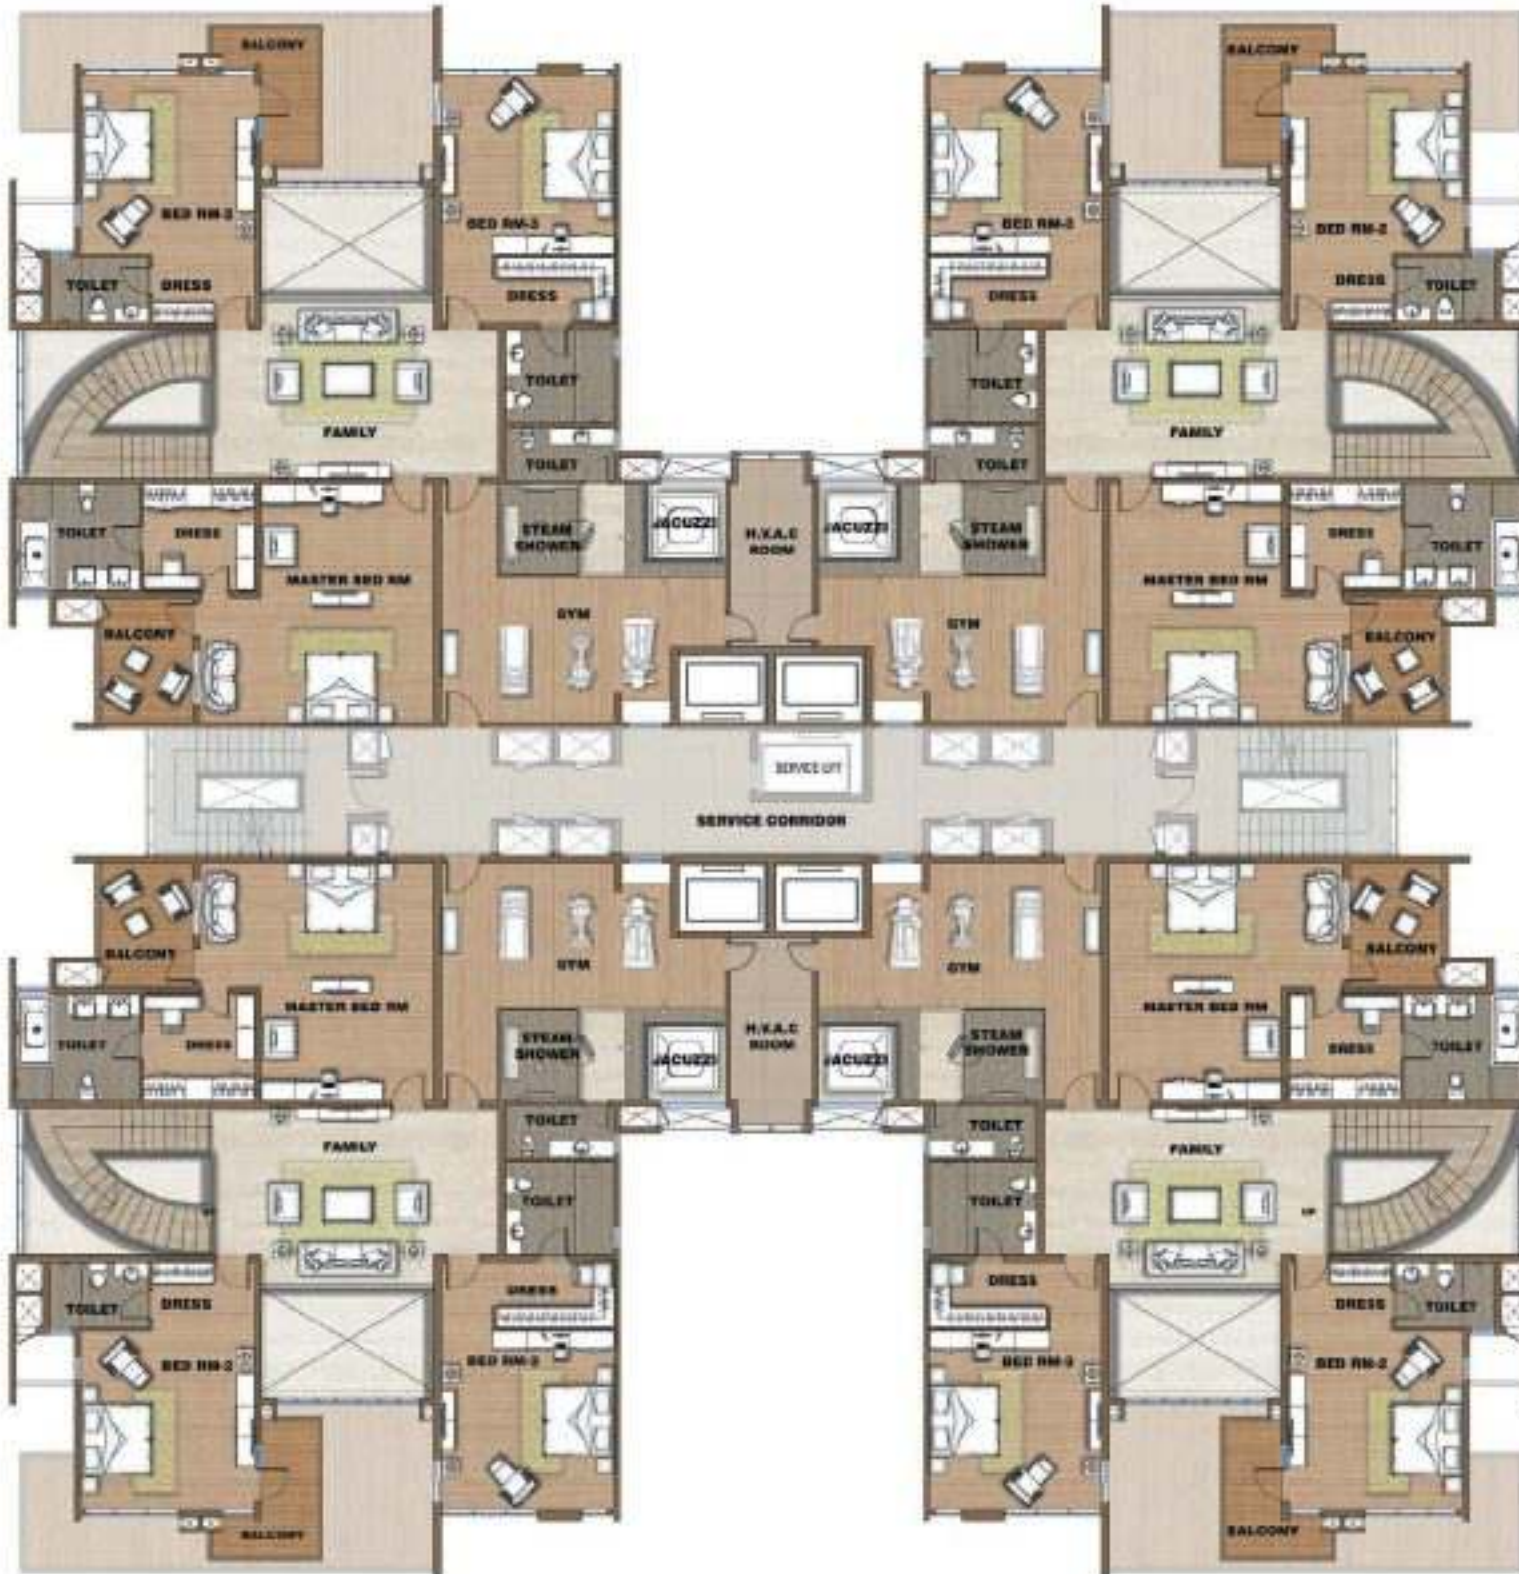

**TOWER: 1, 3 & 4**

Tower - 1: Level - 5, 7, 9, 11, 13 & 15  
 Tower - 3 & 4: Level - 7, 9, 11, 13, 15, 17, 19, 21 & 23

Autumn Mist, Clover Leaf & Dewdrop (Tower 1, 3 & 4)  
Type D 2 Cluster Plan Duplex - Upper Level

# The White Lake Club Ground Floor Plan

# The White Lake Club First Floor Plan