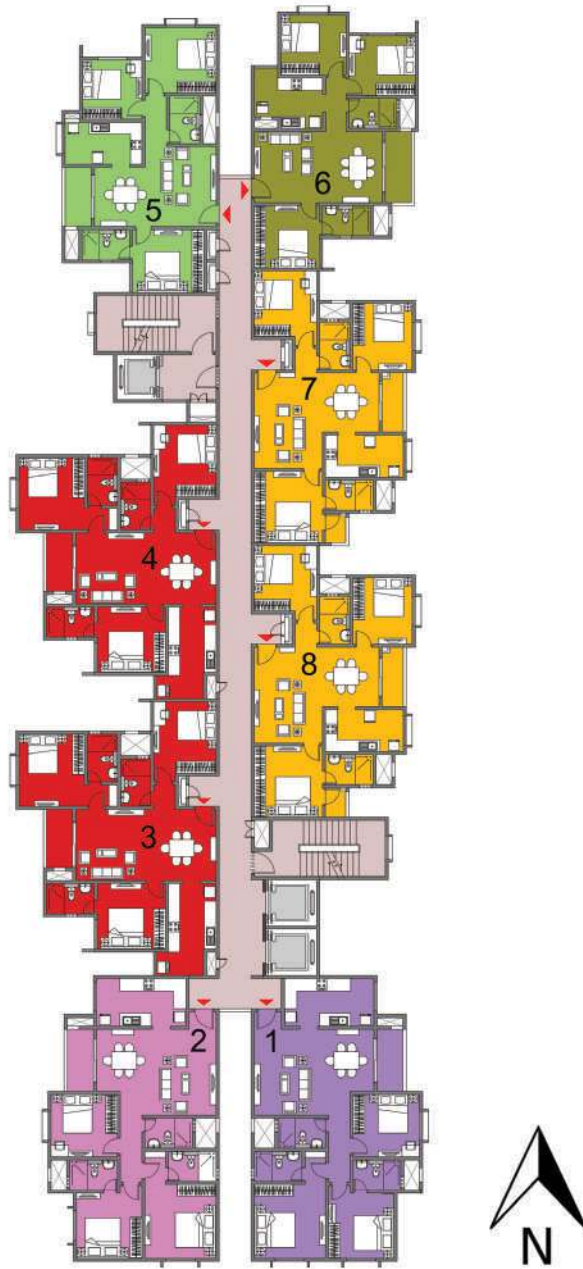

# Cluster Plan - Building 1A Tower - 14

BUILDING - 1A		TOWER-14	SALEABLE AREA		CARPET AREA	
COLOUR	Unit type	No. of Bed	(sqm)	(sft)	(sqm)	(sft)
1	C 12	3 BED	136.81	1,473	97.05	1,045
2	C 14	3 BED	136.81	1,473	97.05	1,045
3	C 7	3 BED	132.92	1,431	93.13	1,002
4	C 7	3 BED	132.92	1,431	93.13	1,002
5	C 3	3 BED	113.73	1,224	79.19	852
6	C 4	3 BED	114.52	1,233	79.22	853
7	C 5	3 BED	118.69	1,277	81.61	878
8	C 5	3 BED	118.69	1,277	81.61	878

# Cluster Plan - Building 1A Tower - 15

BUILDING - 1A		TOWER-15	SALEABLE AREA		CARPET AREA	
COLOUR	Unit type	No. of Bed	(sqm)	(sft)	(sqm)	(sft)
1	C 17	3 BED	145.06	1,562	98.85	1,064
2	C 16	3 BED	145.06	1,562	98.85	1,064
3	C 6	3 BED	118.69	1,277	81.61	878
4	C 6	3 BED	118.69	1,277	81.61	878
5	C 9	3 BED	134.32	1,445	94.85	1,021
6	C 15	3 BED	144.11	1,552	99.87	1,075
7	C 8	3 BED	132.92	1,431	93.13	1,002
8	C 8	3 BED	132.92	1,431	93.13	1,002

# Cluster Plan - Building 1B Tower - 16

BUILDING - 1B		TOWER-16	SALEABLE AREA		CARPET AREA	
COLOUR	Unit type	No. of Bed	(sqm)	(sft)	(sqm)	(sft)
1	C 17	3 BED	145.06	1,562	98.85	1,064
2	C 16	3 BED	145.06	1,562	98.85	1,064
3	C 6	3 BED	118.69	1,277	81.61	878
4	C 6	3 BED	118.69	1,277	81.61	878
5	C 9	3 BED	134.32	1,445	94.85	1,021
6	C 15	3 BED	144.11	1,552	99.87	1,075
7	C 8	3 BED	132.92	1,431	93.13	1,002
8	C 8	3 BED	132.92	1,431	93.13	1,002

# Cluster Plan - Building 1B Tower - 17

BUILDING - 1B		TOWER-17	SALEABLE AREA		CARPET AREA	
COLOUR	Unit type	No. of Bed	(sqm)	(sft)	(sqm)	(sft)
1	C 7	3 BED	132.92	1,431	93.13	1,002
2	C 7	3 BED	132.92	1,431	93.13	1,002
3	C 3	3 BED	113.73	1,224	79.19	852
4	C 4	3 BED	114.52	1,233	79.22	853
5	C 5	3 BED	118.69	1,277	81.61	878
6	C 5	3 BED	118.69	1,277	81.61	878
7	C 11	3 BED	136.81	1,473	97.05	1,045
8	C 10	3 BED	136.81	1,473	97.05	1,045