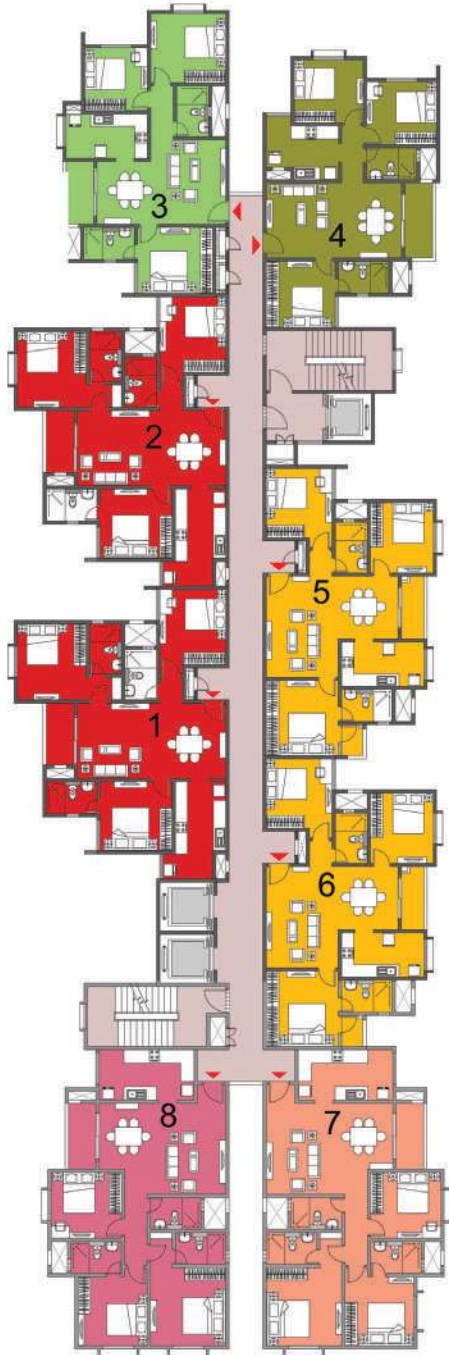

# Cluster Plan - Building 1A Tower - 14

BUILDING - 1A		TOWER-14	SALEABLE AREA		CARPET AREA	
COLOUR	Unit type	No. of Bed	(sqm)	(sft)	(sqm)	(sft)
1	C 12	3 BED	136.81	1,473	97.05	1,045
2	C 14	3 BED	136.81	1,473	97.05	1,045
3	C 7	3 BED	132.92	1,431	93.13	1,002
4	C 7	3 BED	132.92	1,431	93.13	1,002
5	C 3	3 BED	113.73	1,224	79.19	852
6	C 4	3 BED	114.52	1,233	79.22	853
7	C 5	3 BED	118.69	1,277	81.61	878
8	C 5	3 BED	118.69	1,277	81.61	878

# Cluster Plan - Building 1A Tower - 15

BUILDING - 1A		TOWER-15	SALEABLE AREA		CARPET AREA	
COLOUR	Unit type	No. of Bed	(sqm)	(sft)	(sqm)	(sft)
1	C 17	3 BED	145.06	1,562	98.85	1,064
2	C 16	3 BED	145.06	1,562	98.85	1,064
3	C 6	3 BED	118.69	1,277	81.61	878
4	C 6	3 BED	118.69	1,277	81.61	878
5	C 9	3 BED	134.32	1,445	94.85	1,021
6	C 15	3 BED	144.11	1,552	99.87	1,075
7	C 8	3 BED	132.92	1,431	93.13	1,002
8	C 8	3 BED	132.92	1,431	93.13	1,002

# Cluster Plan - Building 1B Tower - 16

BUILDING - 1B		TOWER-16	SALEABLE AREA		CARPET AREA	
COLOUR	Unit type	No. of Bed	(sqm)	(sft)	(sqm)	(sft)
1	C 17	3 BED	145.06	1,562	98.85	1,064
2	C 16	3 BED	145.06	1,562	98.85	1,064
3	C 6	3 BED	118.69	1,277	81.61	878
4	C 6	3 BED	118.69	1,277	81.61	878
5	C 9	3 BED	134.32	1,445	94.85	1,021
6	C 15	3 BED	144.11	1,552	99.87	1,075
7	C 8	3 BED	132.92	1,431	93.13	1,002
8	C 8	3 BED	132.92	1,431	93.13	1,002

# Cluster Plan - Building 1B Tower - 17

BUILDING - 1B		TOWER-17	SALEABLE AREA		CARPET AREA	
COLOUR	Unit type	No. of Bed	(sqm)	(sft)	(sqm)	(sft)
1	C 7	3 BED	132.92	1,431	93.13	1,002
2	C 7	3 BED	132.92	1,431	93.13	1,002
3	C 3	3 BED	113.73	1,224	79.19	852
4	C 4	3 BED	114.52	1,233	79.22	853
5	C 5	3 BED	118.69	1,277	81.61	878
6	C 5	3 BED	118.69	1,277	81.61	878
7	C 11	3 BED	136.81	1,473	97.05	1,045
8	C 10	3 BED	136.81	1,473	97.05	1,045