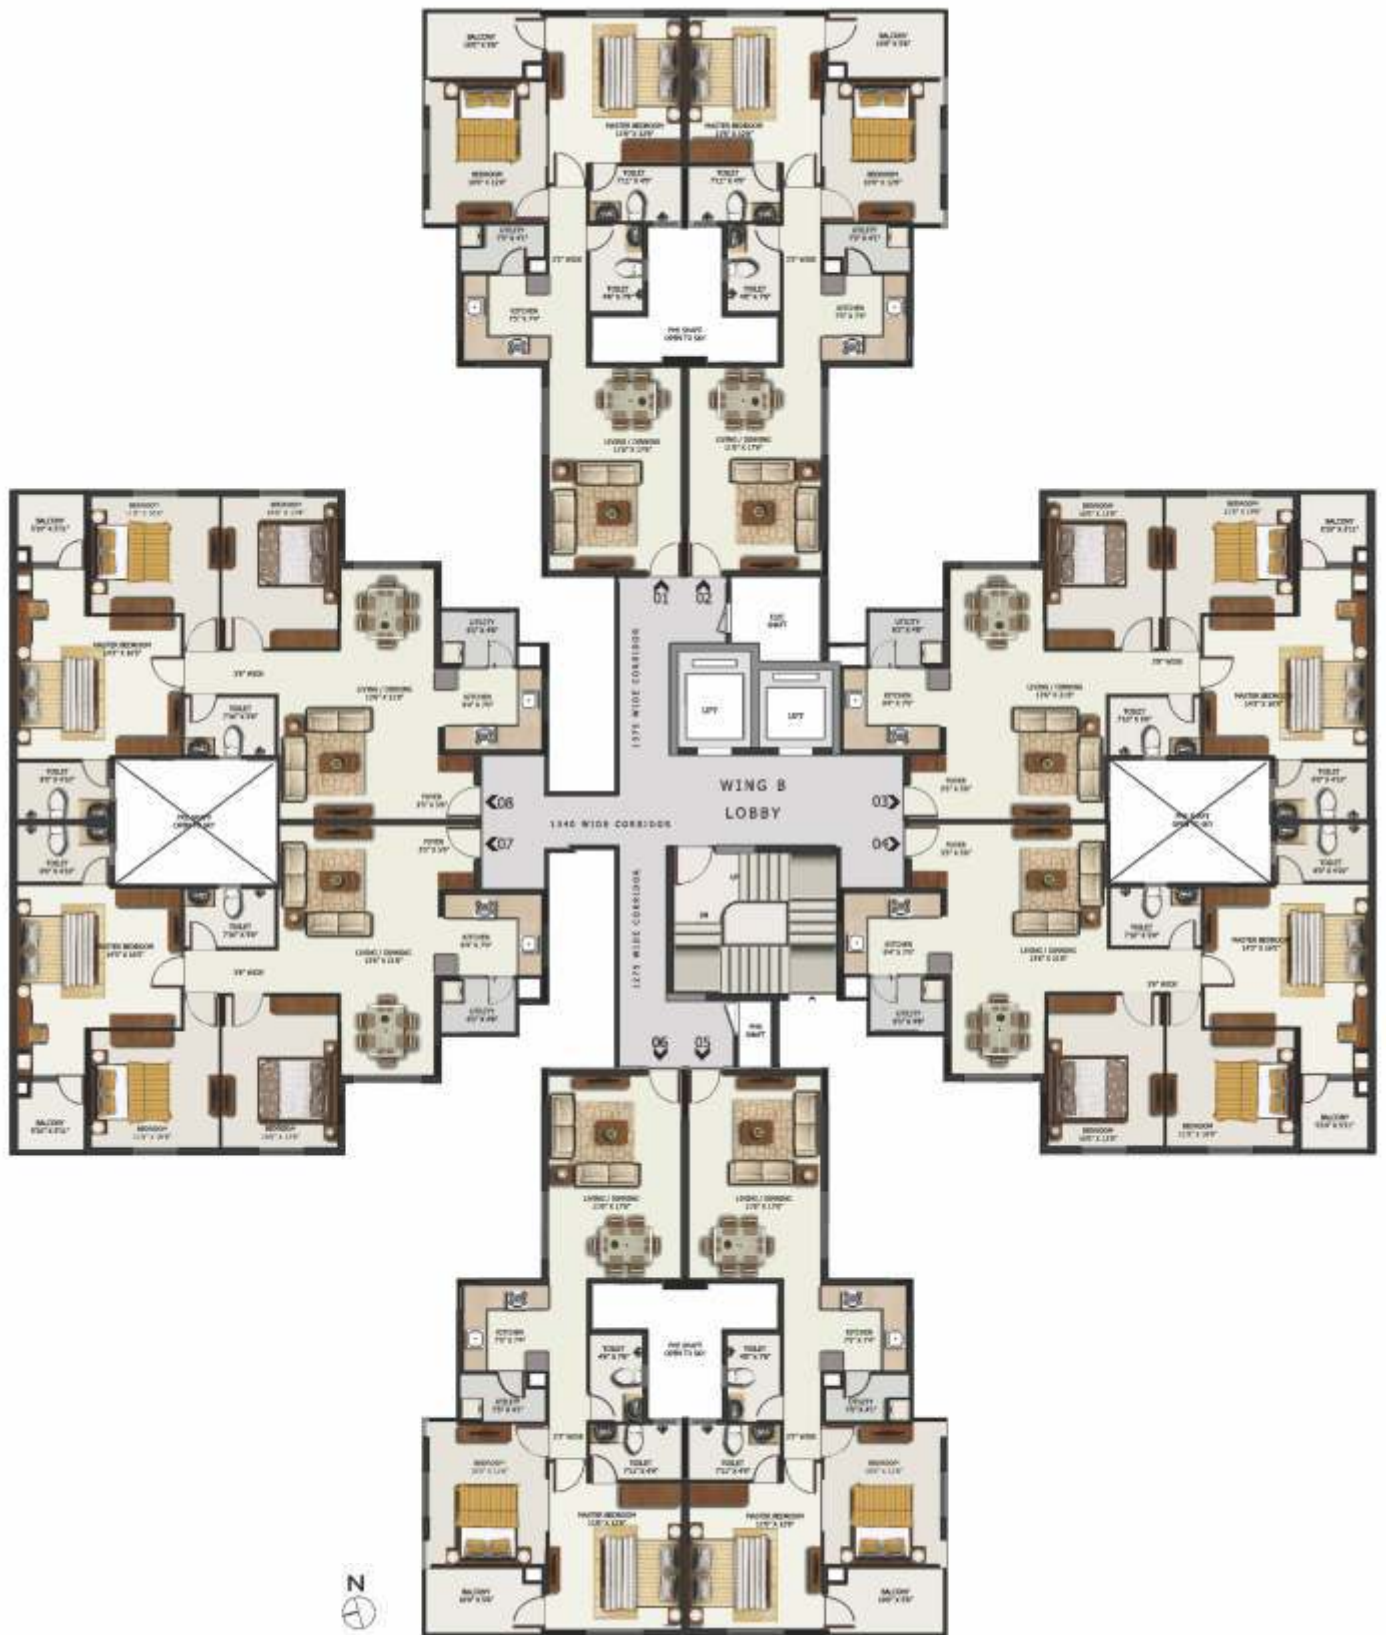

# Typical Floor Plan Block A

# Typical Floor Plan Block B

## Individual Floor Plan - 2 BHK Area- 970 Sq Ft

## Individual Floor Plan - 3 BHK Area- 1250 Sq Ft