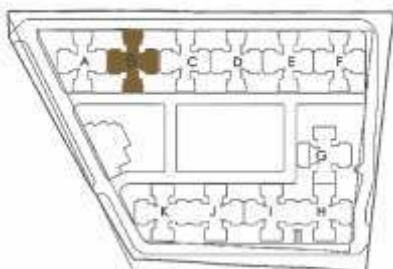

# Typical Floor Plan Block A

# Typical Floor Plan Block B

## Individual Floor Plan - 2 BHK Area- 970 Sq Ft