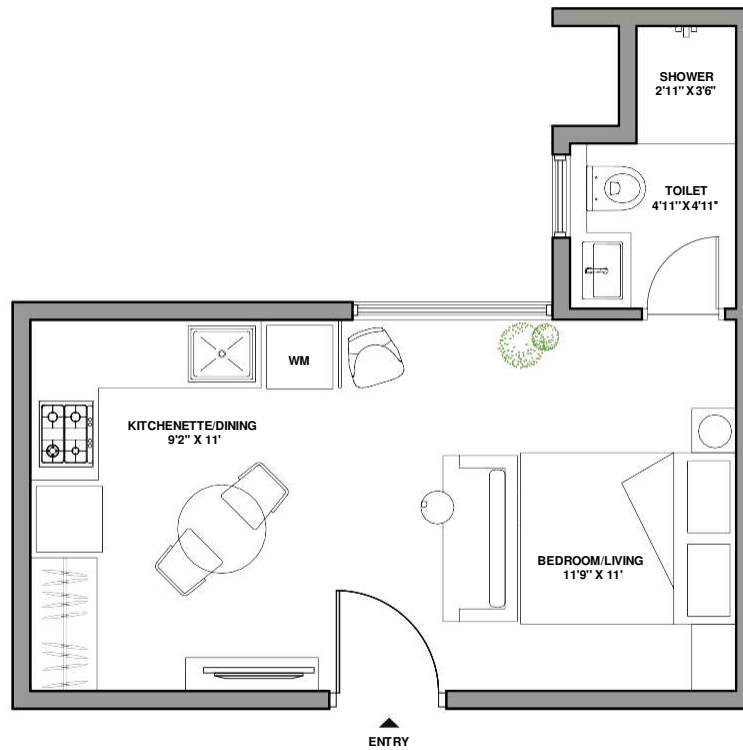

# Studio

Carpet Area as per RERA 265.66 SQ FT

CREDAI Carpet Area 266.62 SQ FT

SBUA 376 SQ FT

2 BHK

Carpet Area as per RERA 669.09 SQ FT

CREDAI Carpet Area 688.14 SQ FT

SBUA 983 SQ FT

3 BHK

Carpet Area as per RERA 807.84 SQ FT

CREDAI Carpet Area 815.27 SQ FT

SBUA 1165 SQ FT