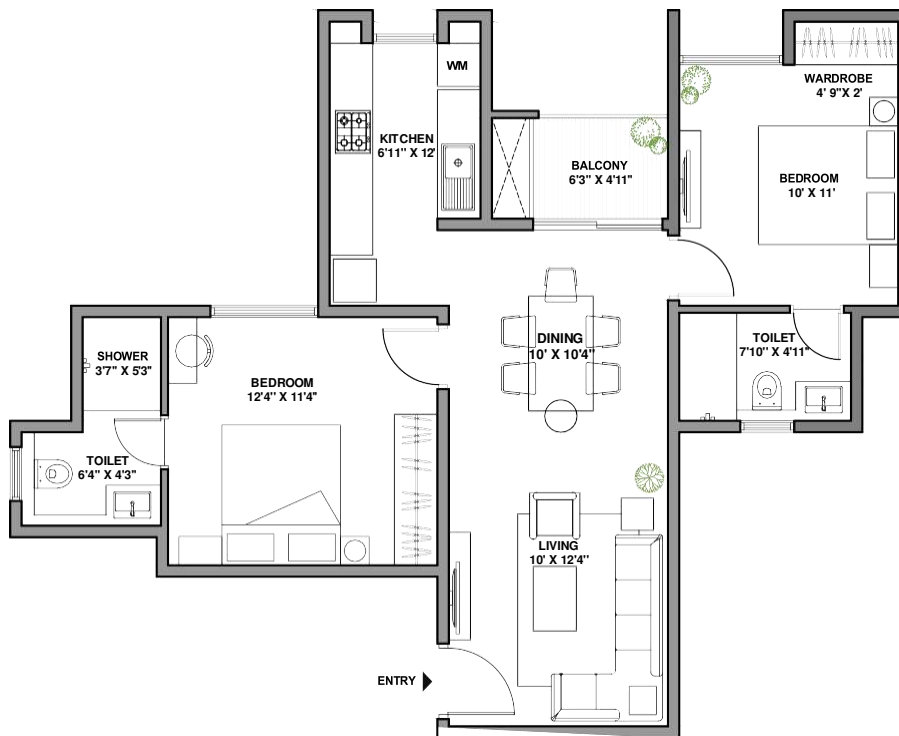

# Studio

Carpet Area as per RERA 265.66 SQ FT

CREDAI Carpet Area 266.62 SQ FT

SBUA 376 SQ FT

2 BHK

Carpet Area as per RERA 669.09 SQ FT

CREDAI Carpet Area 688.14 SQ FT

SBUA 983 SQ FT

3 BHK

Carpet Area as per RERA 807.84 SQ FT

CREDAI Carpet Area 815.27 SQ FT

SBUA 1165 SQ FT