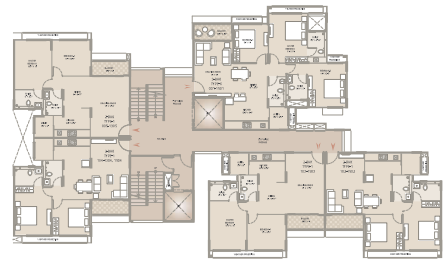

BLOCK-B (3BHK & 2BHK)