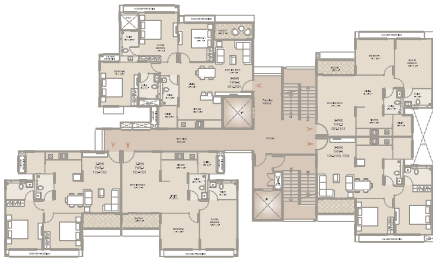

BLOCK-C (3BHK & 2BHK)