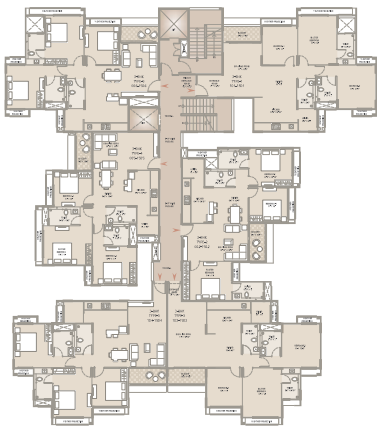

FLOOR PLAN

BLOCK-A (3BHK)