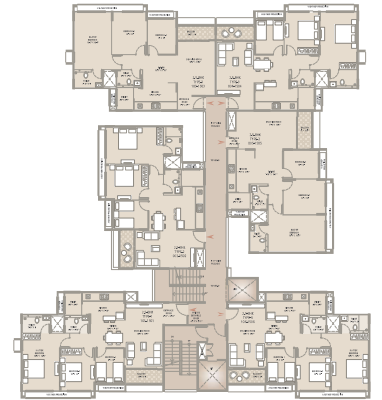

BLOCK-D (2.5 BHK)