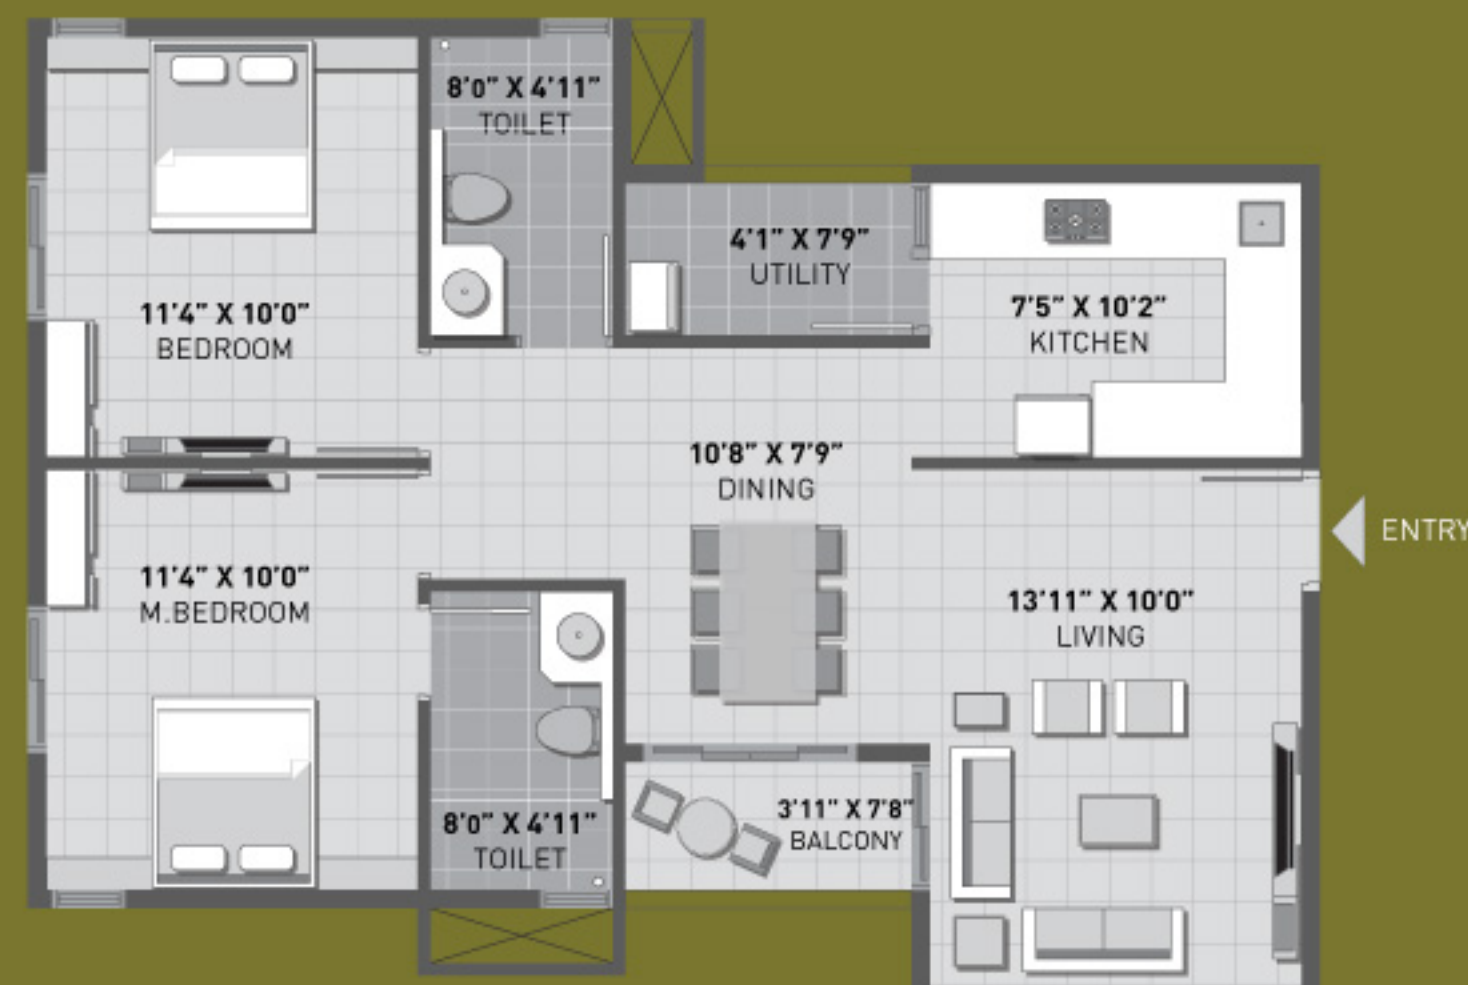

Floor Plan: 2 BHK Compact  
 Block A: All Units  
 Saleable Area: 753 Sq Ft

Floor Plan: 2 BHK  
 Unit No.: C-004 to C-1404  
 D-001 to D-1401  
 Saleable Area: 1016 Sq Ft

## Floor Plans

Floor Plan: 2 BHK  
 Unit No.: C-001 to C-1401  
 Saleable Area: 1081 Sq Ft

ARVIND  
**SPORCIA**  
 STAY WHERE YOU PLAY

Floor Plan: 2 BHK  
 Unit No.: C-102 to C-1402  
 C-103 to C-1403  
 D-102 to D-1402  
 Saleable Area: 1016 Sq Ft

Floor Plan: 2 BHK  
 Unit No.: D-003 to D-1403  
 Saleable Area: 1024 Sq Ft

## Floor Plans

Floor Plan: 2 BHK  
 Unit No.: D-004  
 Saleable Area: 1066 Sq Ft

Floor Plan: 2 BHK  
 Unit No.: D-104 to D-1404  
 Saleable Area: 1087 Sq Ft

Floor Plan: 2 BHK  
 Unit No.: E-001 to 1401  
 Saleable Area: 1088 Sq Ft