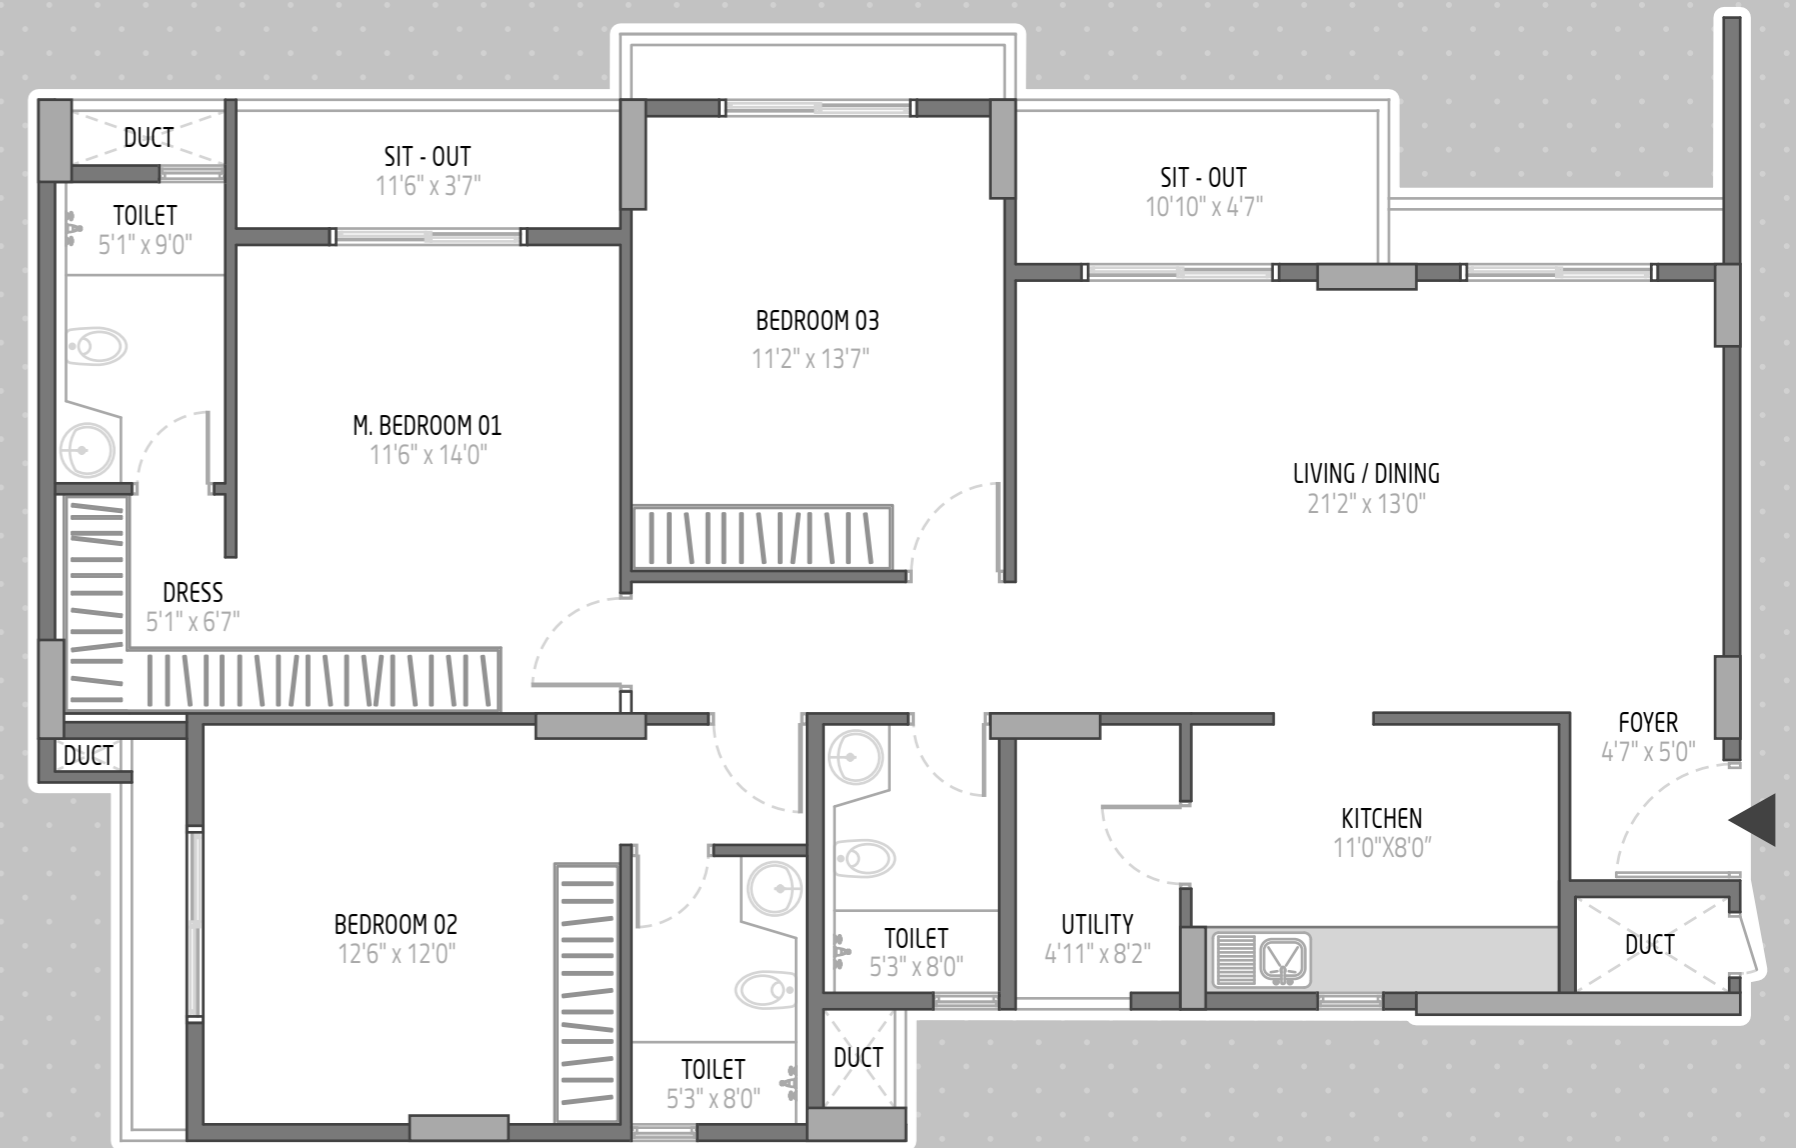

3 BHK APARTMENTS

1830 sft

130 units in this type

N Key Plan Layout

Apartment numbers of this type

A block	A block	B block	B block	C block
201, 301 to 1401	202, 302 to 1402	201, 301 to 1401	202, 302 to 1402	201, 301 to 1401
C block	D block	E block	E block	F block
202, 302 to 1402	204, 304 to 1404	203, 303 to 1403	204, 304 to 1404	203, 303 to 1403

1798 sft

6 units in this type

N Key Plan Layout

Apartment numbers of this type

A block	B block	B block
101	101	102
C block	E block	E block
102	103	104

1767 sft

4 units in this type

N Key Plan Layout

Apartment numbers of this type

A block	C block
102	101
D block	F block
104	103

1800 sft

26 units in this type

N Key Plan Layout

Apartment numbers of this type

D block	F block
202, 302 to 1402	201, 301 to 1401

1270 sft

2 units in this type

 Key Plan Layout

Apartment numbers of this type

D block	F block
103	104