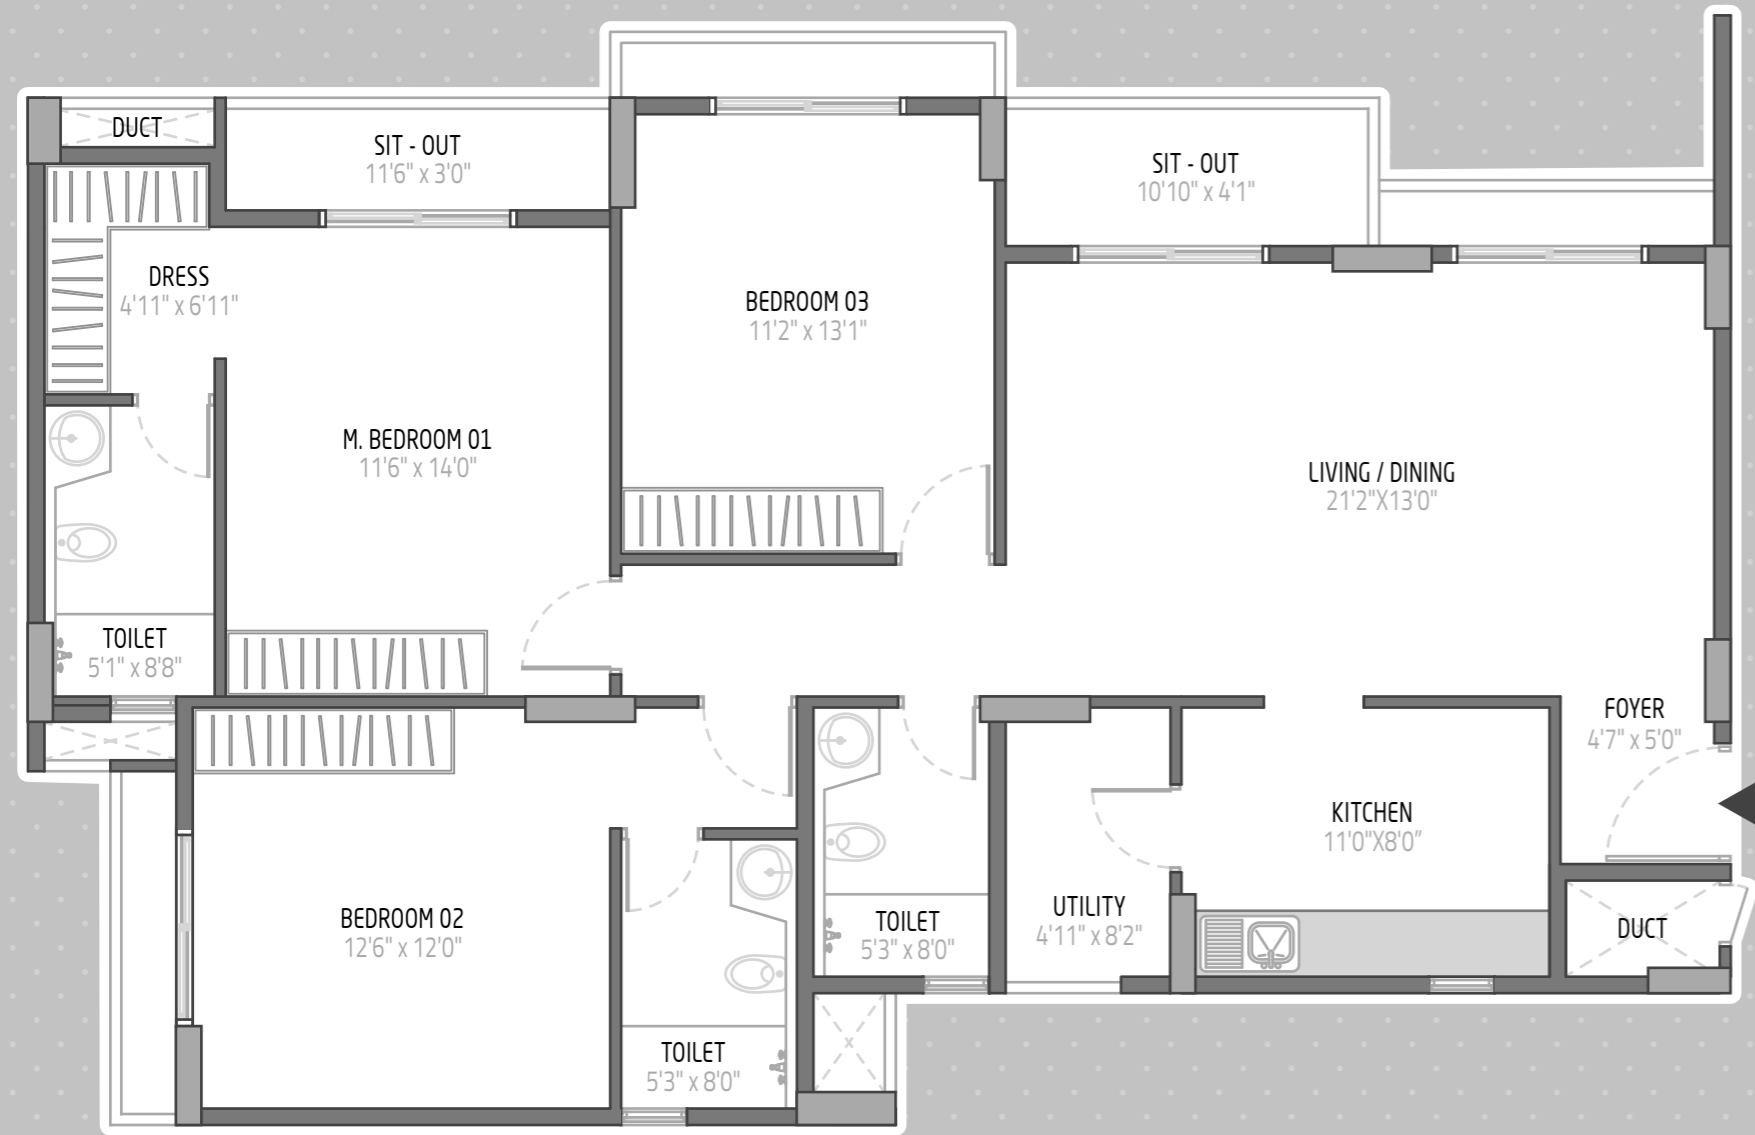

1798 sft

6 units in this type

N Key Plan Layout

Apartment numbers of this type

A block	B block	B block
101	101	102
C block	E block	E block
102	103	104

1767 sft

4 units in this type

N Key Plan Layout

Apartment numbers of this type

A block	C block
102	101
D block	F block
104	103

1800 sft

26 units in this type

N Key Plan Layout

Apartment numbers of this type

D block	F block
202, 302 to 1402	201, 301 to 1401

1771 sft

2 units in this type

N Key Plan Layout

Apartment numbers of this type

D block	F block
102	101

2 BHK APARTMENTS

1281 sft

130 units in this type

1270 sft

2 units in this type

 Key Plan Layout

Apartment numbers of this type

D block	F block
103	104