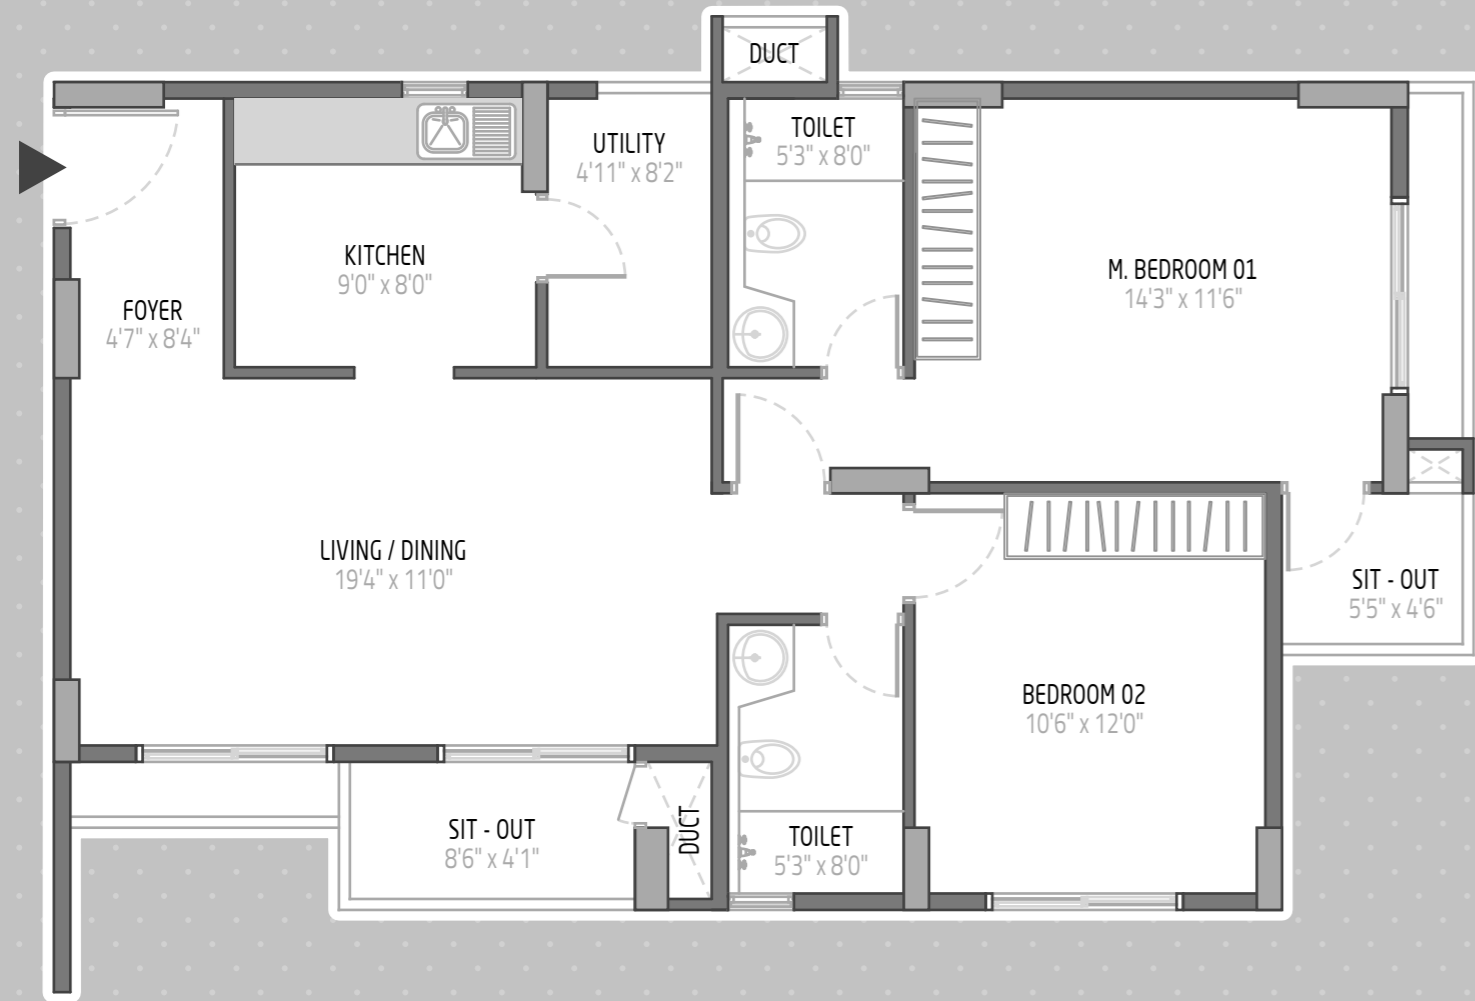

1252 sft

6 units in this type