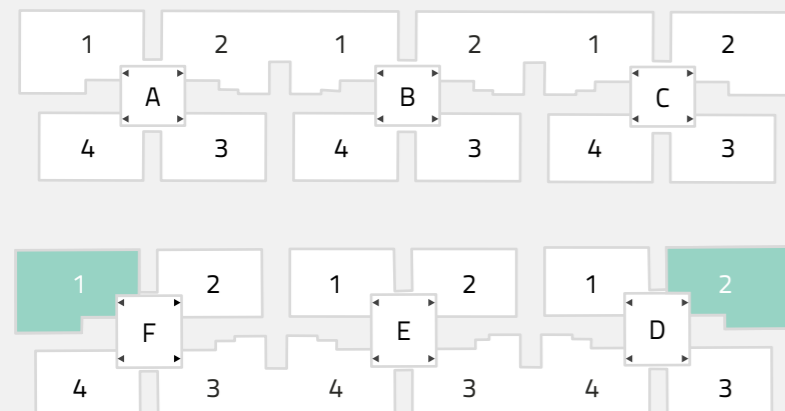

Apartment numbers of this type

A block	C block
102	101
D block	F block
104	103

1800 sft

26 units in this type

N Key Plan Layout

Apartment numbers of this type

D block	F block
202, 302 to 1402	201, 301 to 1401

1771 sft

2 units in this type

N Key Plan Layout

Apartment numbers of this type

D block	F block
102	101

2 BHK APARTMENTS

1281 sft

130 units in this type

 Key Plan Layout

Apartment numbers of this type

A block	A block	B block	B block	C block
203, 303 to 1403	204, 304 to 1404	203, 303 to 1403	204, 304 to 1404	203, 303 to 1403
C block	D block	E block	E block	F block
204, 304 to 1404	201, 301 to 1401	201, 301 to 1401	202, 302 to 1402	202, 302 to 1402

1270 sft

2 units in this type

 Key Plan Layout

Apartment numbers of this type

D block	F block
103	104