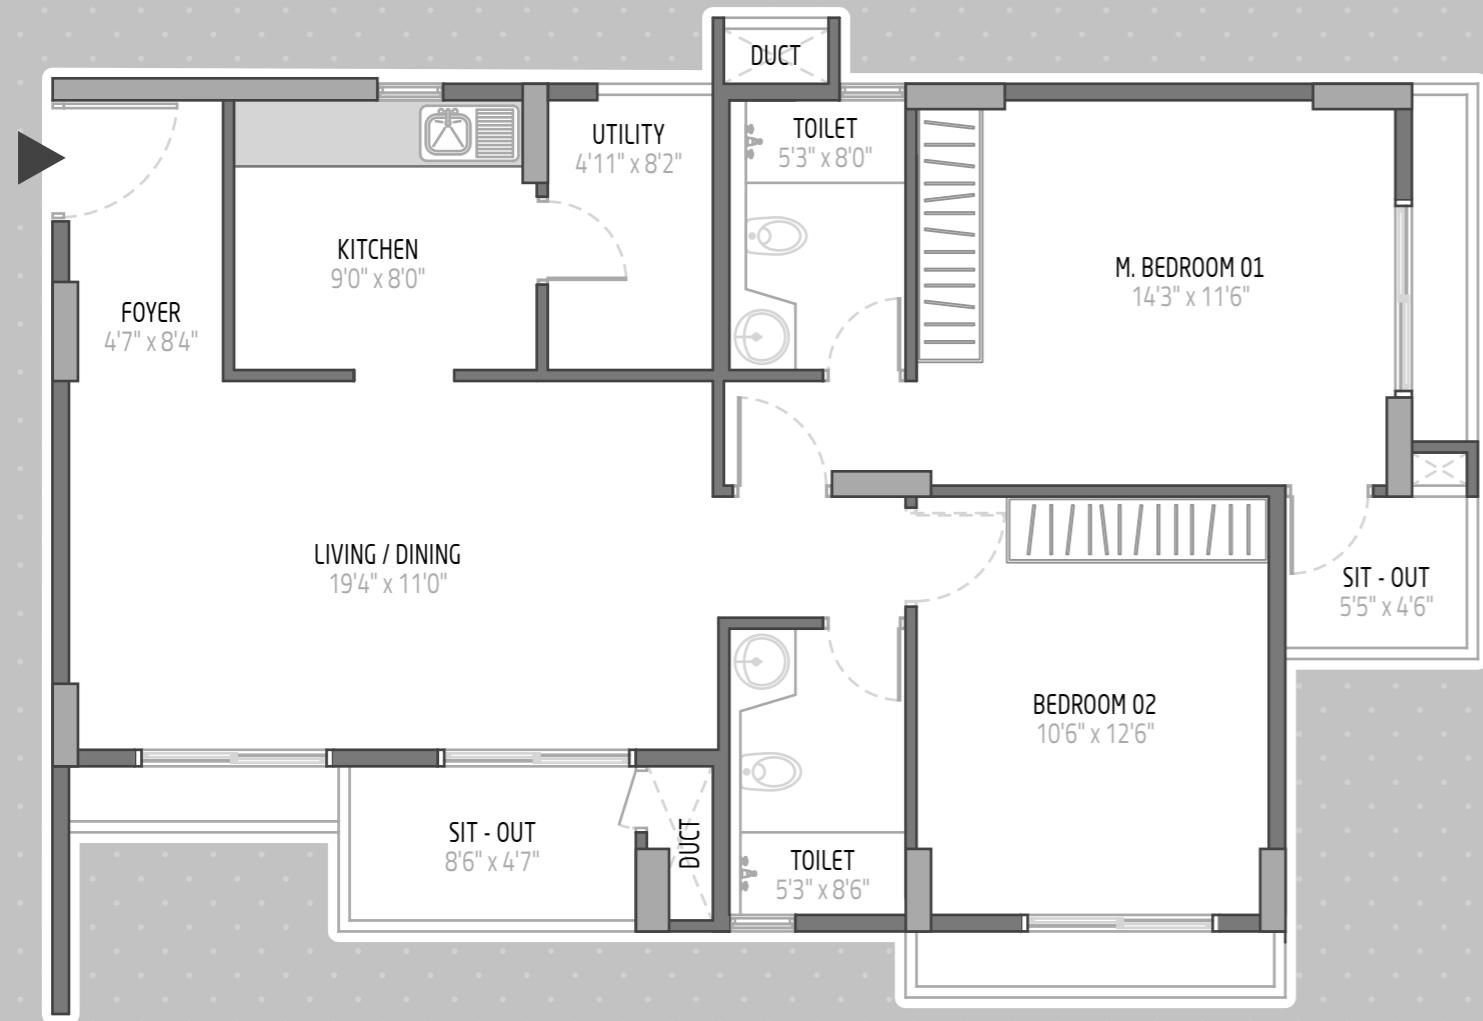

 Key Plan Layout

Apartment numbers of this type

A block	A block	B block	B block	C block
203, 303 to 1403	204, 304 to 1404	203, 303 to 1403	204, 304 to 1404	203, 303 to 1403
C block	D block	E block	E block	F block
204, 304 to 1404	201, 301 to 1401	201, 301 to 1401	202, 302 to 1402	202, 302 to 1402

1252 sft

6 units in this type

N Key Plan Layout

Apartment numbers of this type

A block	B block	B block
104	103	104
C block	E block	E block
103	101	102

1211 sft

4 units in this type

N Key Plan Layout

Apartment numbers of this type

A block	C block
103	104
D block	F block
101	102

1299 sft

26 units in this type

 Key Plan Layout

Apartment numbers of this type

D block	F block
203, 303 to 1403	204, 304 to 1404

1270 sft

2 units in this type

 Key Plan Layout

Apartment numbers of this type

D block	F block
103	104