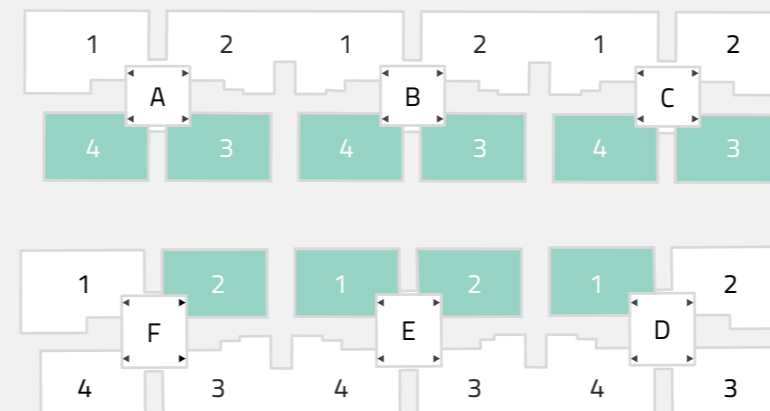

Apartment numbers of this type

A block	C block
102	101
D block	F block
104	103

1800 sft

26 units in this type

N Key Plan Layout

Apartment numbers of this type

D block	F block
202, 302 to 1402	201, 301 to 1401

1771 sft

2 units in this type

N Key Plan Layout

Apartment numbers of this type

D block	F block
102	101

2 BHK APARTMENTS

1281 sft

130 units in this type

 Key Plan Layout

Apartment numbers of this type

A block	A block	B block	B block	C block
203, 303 to 1403	204, 304 to 1404	203, 303 to 1403	204, 304 to 1404	203, 303 to 1403
C block	D block	E block	E block	F block
204, 304 to 1404	201, 301 to 1401	201, 301 to 1401	202, 302 to 1402	202, 302 to 1402

1270 sft

2 units in this type

 Key Plan Layout

Apartment numbers of this type

D block	F block
103	104