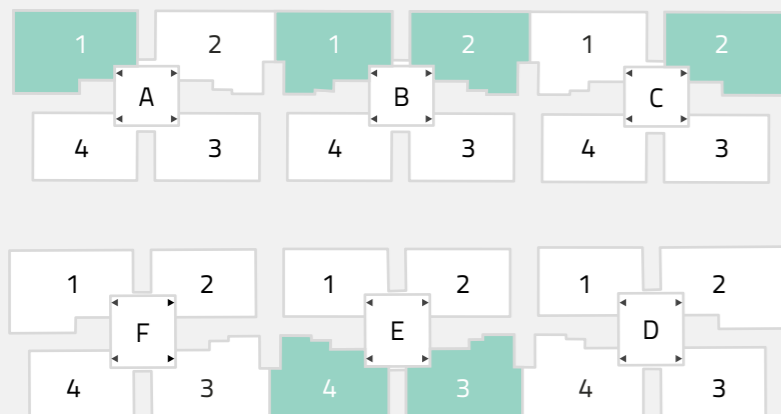

3 BHK APARTMENTS

1830 sft

130 units in this type

N Key Plan Layout

Apartment numbers of this type

A block	A block	B block	B block	C block
201, 301 to 1401	202, 302 to 1402	201, 301 to 1401	202, 302 to 1402	201, 301 to 1401
C block	D block	E block	E block	F block
202, 302 to 1402	204, 304 to 1404	203, 303 to 1403	204, 304 to 1404	203, 303 to 1403

1798 sft

6 units in this type

N Key Plan Layout

Apartment numbers of this type

A block	B block	B block
101	101	102
C block	E block	E block
102	103	104

1767 sft

4 units in this type

N Key Plan Layout

Apartment numbers of this type

A block	C block
102	101
D block	F block
104	103

1800 sft

26 units in this type

N Key Plan Layout

Apartment numbers of this type

D block	F block
202, 302 to 1402	201, 301 to 1401

1270 sft

2 units in this type

 Key Plan Layout

Apartment numbers of this type

D block	F block
103	104