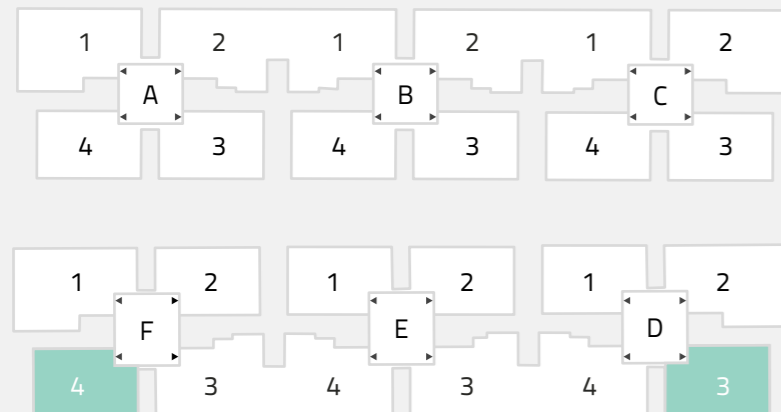

 Key Plan Layout

Apartment numbers of this type

A block	A block	B block	B block	C block
203, 303 to 1403	204, 304 to 1404	203, 303 to 1403	204, 304 to 1404	203, 303 to 1403
C block	D block	E block	E block	F block
204, 304 to 1404	201, 301 to 1401	201, 301 to 1401	202, 302 to 1402	202, 302 to 1402

1252 sft

6 units in this type

N Key Plan Layout

Apartment numbers of this type

A block	B block	B block
104	103	104
C block	E block	E block
103	101	102

1211 sft

4 units in this type

N Key Plan Layout

Apartment numbers of this type

A block	C block
103	104
D block	F block
101	102

1299 sft

26 units in this type

 Key Plan Layout

Apartment numbers of this type

D block	F block
203, 303 to 1403	204, 304 to 1404

1270 sft

2 units in this type

 Key Plan Layout

Apartment numbers of this type

D block	F block
103	104