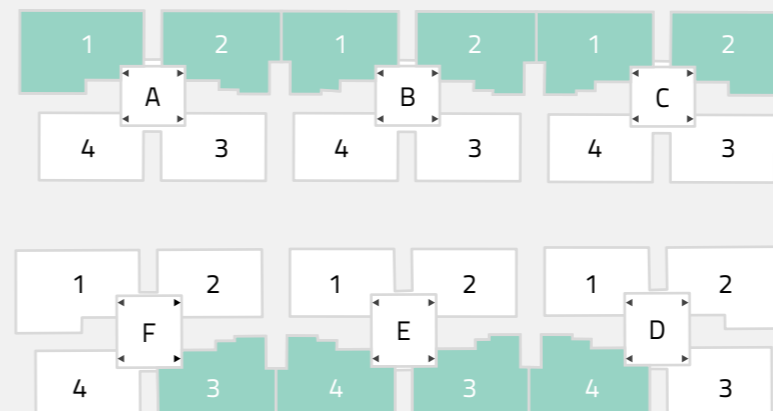

3 BHK APARTMENTS

1830 sft

130 units in this type

N Key Plan Layout

Apartment numbers of this type

A block	A block	B block	B block	C block
201, 301 to 1401	202, 302 to 1402	201, 301 to 1401	202, 302 to 1402	201, 301 to 1401
C block	D block	E block	E block	F block
202, 302 to 1402	204, 304 to 1404	203, 303 to 1403	204, 304 to 1404	203, 303 to 1403

1798 sft

6 units in this type

N Key Plan Layout

Apartment numbers of this type

A block	B block	B block
101	101	102
C block	E block	E block
102	103	104

1767 sft

4 units in this type

N Key Plan Layout

Apartment numbers of this type

A block	C block
102	101
D block	F block
104	103

1800 sft

26 units in this type

N Key Plan Layout

Apartment numbers of this type

D block	F block
202, 302 to 1402	201, 301 to 1401

1270 sft

2 units in this type

 Key Plan Layout

Apartment numbers of this type

D block	F block
103	104