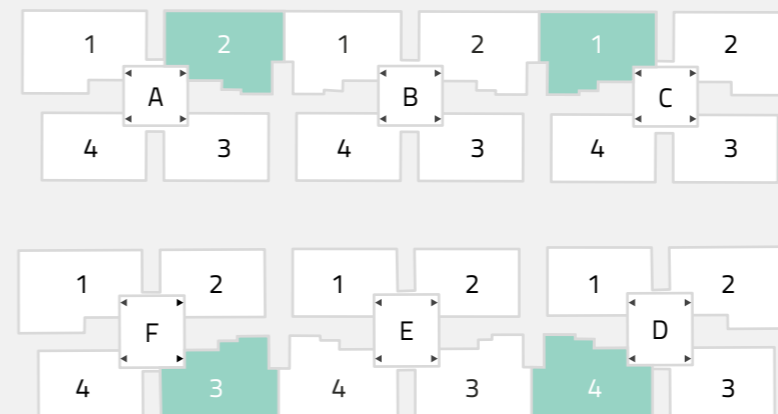

3 BHK APARTMENTS

1830 sft

130 units in this type

N Key Plan Layout

Apartment numbers of this type

A block	A block	B block	B block	C block
201, 301 to 1401	202, 302 to 1402	201, 301 to 1401	202, 302 to 1402	201, 301 to 1401
C block	D block	E block	E block	F block
202, 302 to 1402	204, 304 to 1404	203, 303 to 1403	204, 304 to 1404	203, 303 to 1403

1798 sft

6 units in this type

N Key Plan Layout

Apartment numbers of this type

A block	B block	B block
101	101	102
C block	E block	E block
102	103	104

1767 sft

4 units in this type

N Key Plan Layout

Apartment numbers of this type

A block	C block
102	101
D block	F block
104	103

1800 sft

26 units in this type

N Key Plan Layout

Apartment numbers of this type

D block	F block
202, 302 to 1402	201, 301 to 1401

1771 sft

2 units in this type

N Key Plan Layout

Apartment numbers of this type

D block	F block
102	101

2 BHK APARTMENTS

1281 sft

130 units in this type