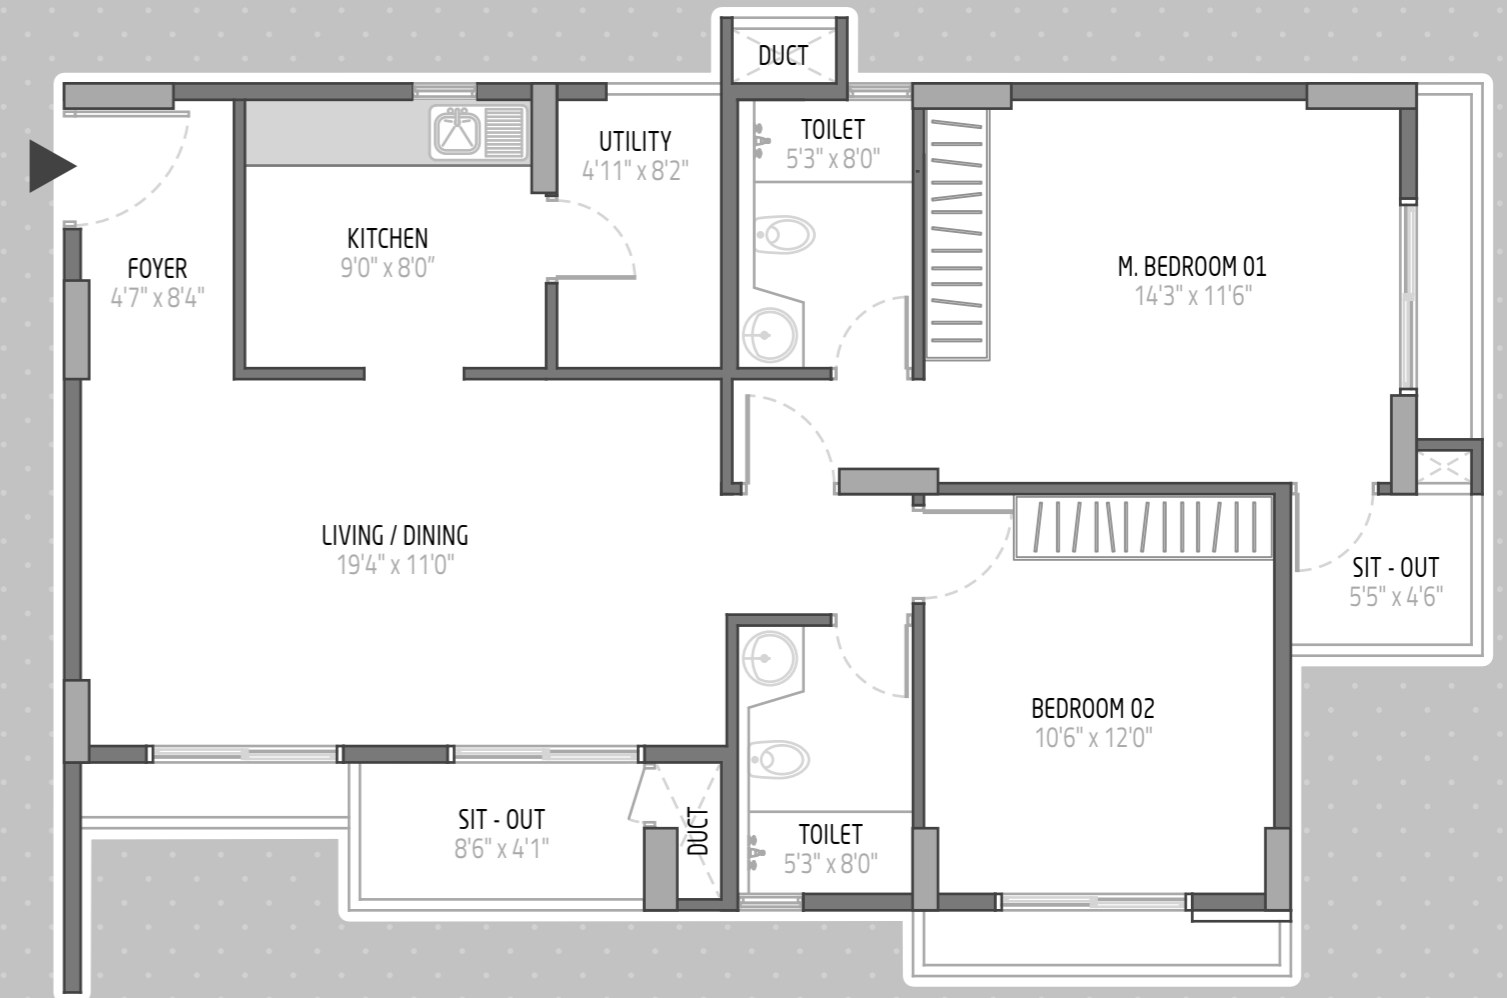

Apartment numbers of this type

A block	C block
102	101
D block	F block
104	103

1800 sft

26 units in this type

N Key Plan Layout

Apartment numbers of this type

D block	F block
202, 302 to 1402	201, 301 to 1401

1771 sft

2 units in this type

N Key Plan Layout

Apartment numbers of this type

D block	F block
102	101

2 BHK APARTMENTS

1281 sft

130 units in this type

 Key Plan Layout

Apartment numbers of this type

A block	A block	B block	B block	C block
203, 303 to 1403	204, 304 to 1404	203, 303 to 1403	204, 304 to 1404	203, 303 to 1403
C block	D block	E block	E block	F block
204, 304 to 1404	201, 301 to 1401	201, 301 to 1401	202, 302 to 1402	202, 302 to 1402

1270 sft

2 units in this type

 Key Plan Layout

Apartment numbers of this type

D block	F block
103	104