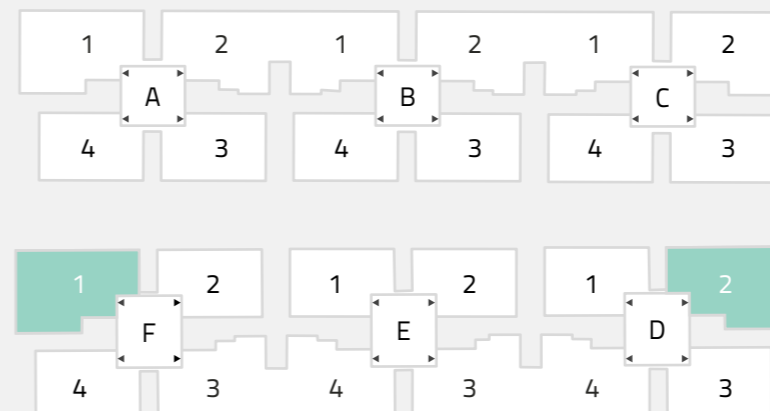

Apartment numbers of this type

A block	C block
102	101
D block	F block
104	103

1800 sft

26 units in this type

N Key Plan Layout

Apartment numbers of this type

D block	F block
202, 302 to 1402	201, 301 to 1401

1771 sft

2 units in this type

N Key Plan Layout

Apartment numbers of this type

D block	F block
102	101

2 BHK APARTMENTS

1281 sft

130 units in this type

 Key Plan Layout

Apartment numbers of this type

A block	A block	B block	B block	C block
203, 303 to 1403	204, 304 to 1404	203, 303 to 1403	204, 304 to 1404	203, 303 to 1403
C block	D block	E block	E block	F block
204, 304 to 1404	201, 301 to 1401	201, 301 to 1401	202, 302 to 1402	202, 302 to 1402

1270 sft

2 units in this type

 Key Plan Layout

Apartment numbers of this type

D block	F block
103	104