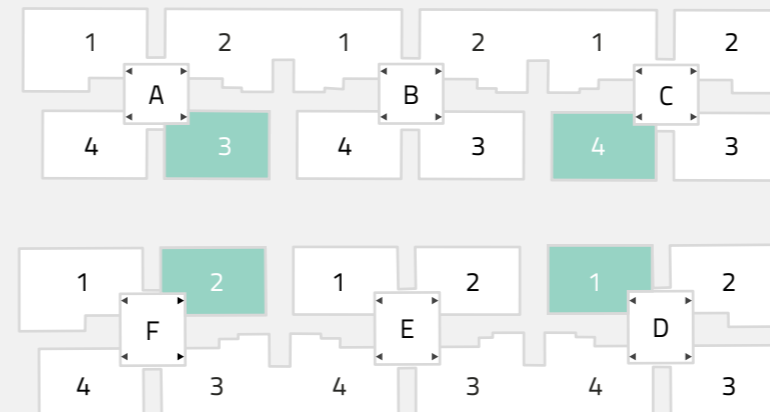

 Key Plan Layout

Apartment numbers of this type

A block	A block	B block	B block	C block
203, 303 to 1403	204, 304 to 1404	203, 303 to 1403	204, 304 to 1404	203, 303 to 1403
C block	D block	E block	E block	F block
204, 304 to 1404	201, 301 to 1401	201, 301 to 1401	202, 302 to 1402	202, 302 to 1402

1252 sft

6 units in this type

N Key Plan Layout

Apartment numbers of this type

A block	B block	B block
104	103	104
C block	E block	E block
103	101	102

1211 sft

4 units in this type

N Key Plan Layout

Apartment numbers of this type

A block	C block
103	104
D block	F block
101	102

1299 sft

26 units in this type

 Key Plan Layout

Apartment numbers of this type

D block	F block
203, 303 to 1403	204, 304 to 1404

1270 sft

2 units in this type

 Key Plan Layout

Apartment numbers of this type

D block	F block
103	104