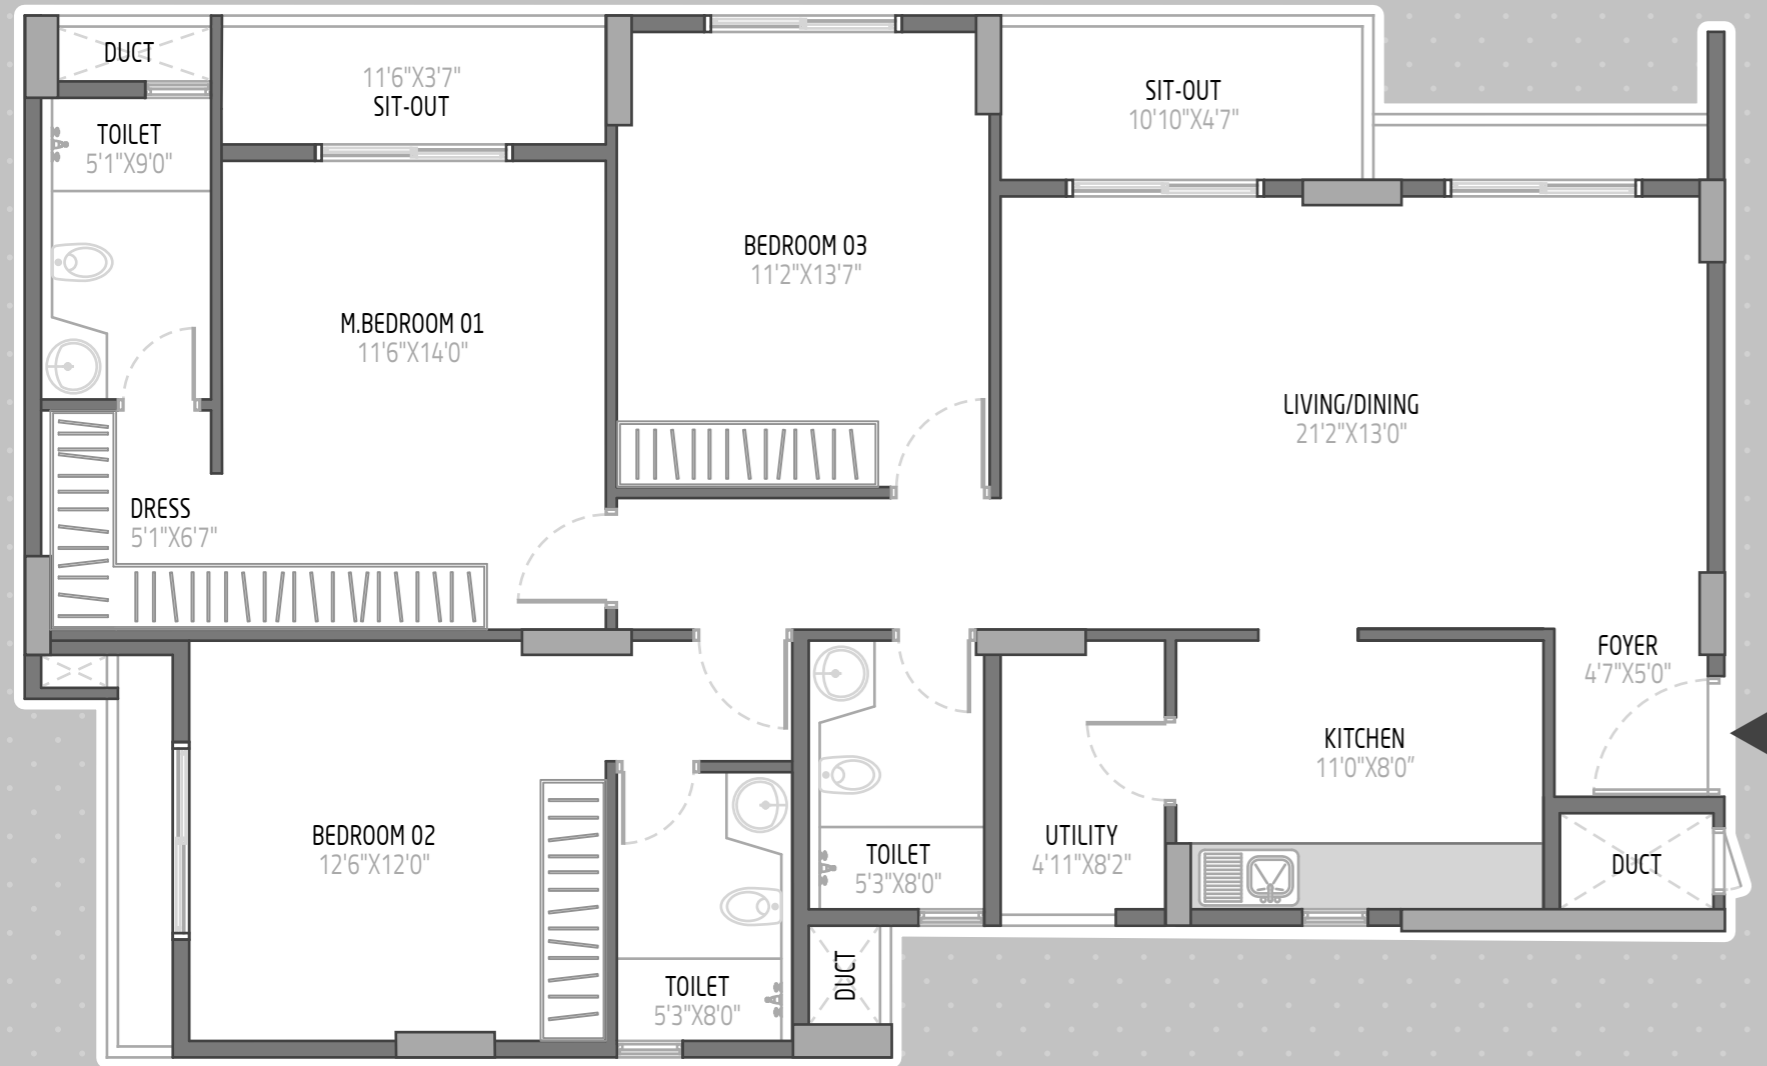

3 BHK APARTMENTS

1830 sft

130 units in this type

N Key Plan Layout

Apartment numbers of this type

A block	A block	B block	B block	C block
201, 301 to 1401	202, 302 to 1402	201, 301 to 1401	202, 302 to 1402	201, 301 to 1401
C block	D block	E block	E block	F block
202, 302 to 1402	204, 304 to 1404	203, 303 to 1403	204, 304 to 1404	203, 303 to 1403

1798 sft

6 units in this type

N Key Plan Layout

Apartment numbers of this type

A block	B block	B block
101	101	102
C block	E block	E block
102	103	104

1767 sft

4 units in this type

N Key Plan Layout

Apartment numbers of this type

A block	C block
102	101
D block	F block
104	103

1800 sft

26 units in this type

N Key Plan Layout

Apartment numbers of this type

D block	F block
202, 302 to 1402	201, 301 to 1401

1270 sft

2 units in this type

 Key Plan Layout

Apartment numbers of this type

D block	F block
103	104