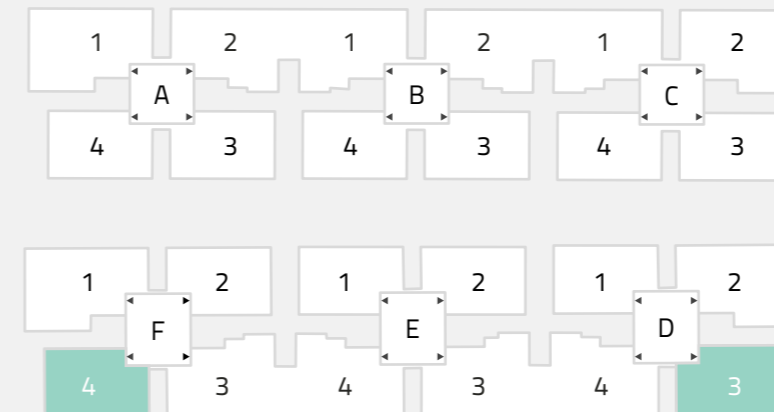

 Key Plan Layout

Apartment numbers of this type

A block	A block	B block	B block	C block
203, 303 to 1403	204, 304 to 1404	203, 303 to 1403	204, 304 to 1404	203, 303 to 1403
C block	D block	E block	E block	F block
204, 304 to 1404	201, 301 to 1401	201, 301 to 1401	202, 302 to 1402	202, 302 to 1402

1252 sft

6 units in this type

N Key Plan Layout

Apartment numbers of this type

A block	B block	B block
104	103	104
C block	E block	E block
103	101	102

1211 sft

4 units in this type

N Key Plan Layout

Apartment numbers of this type

A block	C block
103	104
D block	F block
101	102

1299 sft

26 units in this type

 Key Plan Layout

Apartment numbers of this type

D block	F block
203, 303 to 1403	204, 304 to 1404

1270 sft

2 units in this type

 Key Plan Layout

Apartment numbers of this type

D block	F block
103	104