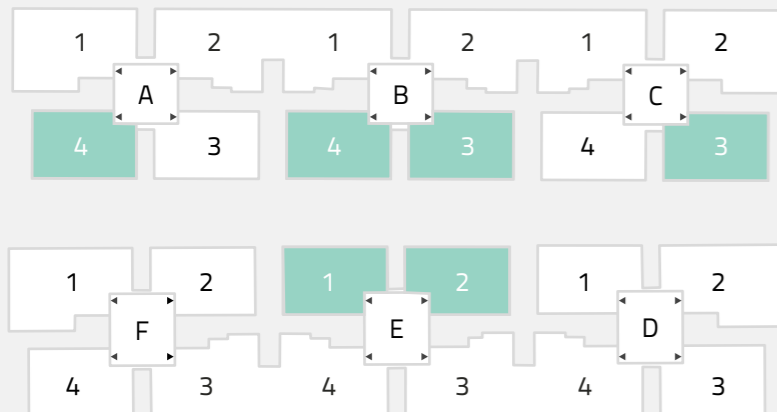

1771 sft

2 units in this type

N Key Plan Layout

Apartment numbers of this type

D block	F block
102	101

2 BHK APARTMENTS

1281 sft

130 units in this type

 Key Plan Layout

Apartment numbers of this type

A block	A block	B block	B block	C block
203, 303 to 1403	204, 304 to 1404	203, 303 to 1403	204, 304 to 1404	203, 303 to 1403
C block	D block	E block	E block	F block
204, 304 to 1404	201, 301 to 1401	201, 301 to 1401	202, 302 to 1402	202, 302 to 1402

1252 sft

6 units in this type

N Key Plan Layout

Apartment numbers of this type

A block	B block	B block
104	103	104
C block	E block	E block
103	101	102

1211 sft

4 units in this type

N Key Plan Layout

Apartment numbers of this type

A block	C block
103	104
D block	F block
101	102

1299 sft

26 units in this type

 Key Plan Layout

Apartment numbers of this type

D block	F block
203, 303 to 1403	204, 304 to 1404