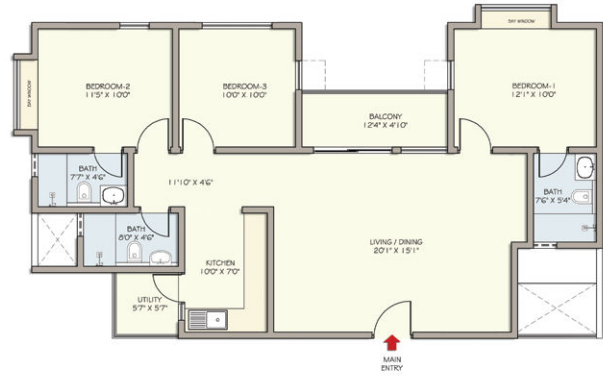

Health and Fitness

- Cycling Track
- Jogging Track
- Climbing Wall
- Aerobics Room
- Indoor Gym
- Outdoor Gym
- Semi - Olympic Size Indoor Swimming Pool
- Kids Pool and Jacuzzi

FLOOR PLANS

2LUX | 2-Bed (Luxury)

Carpet Area - 67 Sqm (721.18 sqft)
Balcony + Utility - 5.8 Sqm (62.43 Sqft)

3STD | 3-Bed (Standard)

Carpet Area - 89.4 Sqm (962.29 sqft)
Balcony + Utility - 7.6 Sqm (81.80 Sqft)

3PRE | 3-Bed (Premium)

Carpet Area - 111.9 Sqm (1204.48 sqft)
Balcony + Utility - 9 Sqm (96.87 Sqft)

3LUX | 2+1-Bed (Luxury)

Carpet Area - 88.81 Sqm (955.94 sqft)
Balcony + Utility - 7.45 Sqm (80.19 Sqft)

Visit Republic of Whitefield Sales & Marketing office for more details.
Republic of Whitefield, EPIP Zone, Whitefield, Bengaluru - 560 066