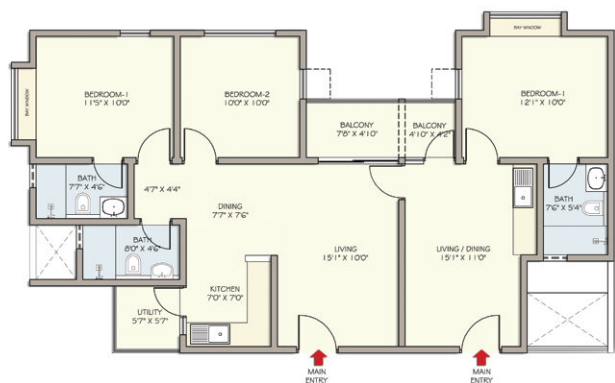

Carpet Area - 67 Sqm (721.18 sqft)
Balcony + Utility - 5.8 Sqm (62.43 Sqft)

3STD | 3-Bed (Standard)

Carpet Area - 89.4 Sqm (962.29 sqft)
Balcony + Utility - 7.6 Sqm (81.80 Sqft)

3PRE | 3-Bed (Premium)

Carpet Area - 111.9 Sqm (1204.48 sqft)
Balcony + Utility - 9 Sqm (96.87 Sqft)

3LUX | 2+1-Bed (Luxury)

Carpet Area - 88.81 Sqm (955.94 sqft)
Balcony + Utility - 7.45 Sqm (80.19 Sqft)

Visit Republic of Whitefield Sales & Marketing office for more details.
Republic of Whitefield, EPIP Zone, Whitefield, Bengaluru - 560 066