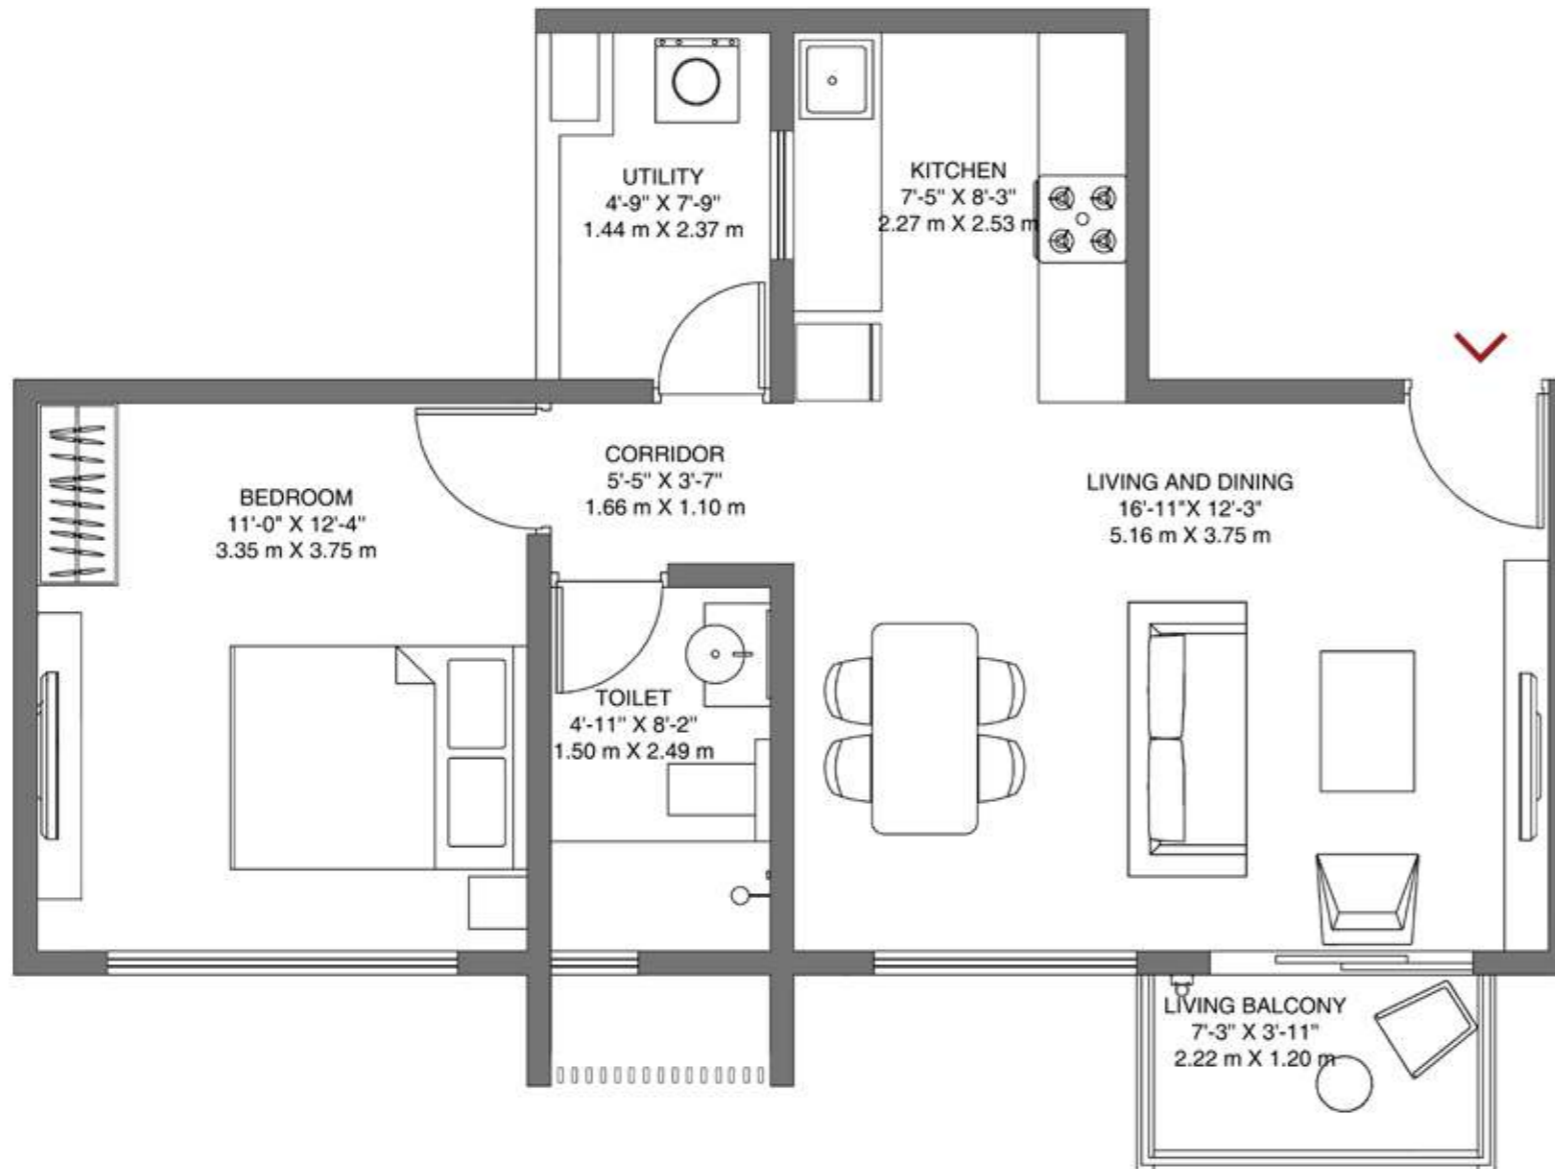

## TOWER - J TYPE - 1 BHK

Floors - 1,3,5,7,9,11,13,15,17

Unit No. - J105, J305, J505, J705, J905,  
J1105, J1305, J1505, J1705

Rera Carpet Area: 510 sq.ft (47.42 sq.m)  
Balcony Area: 29 sq.ft (2.66 sq.m)