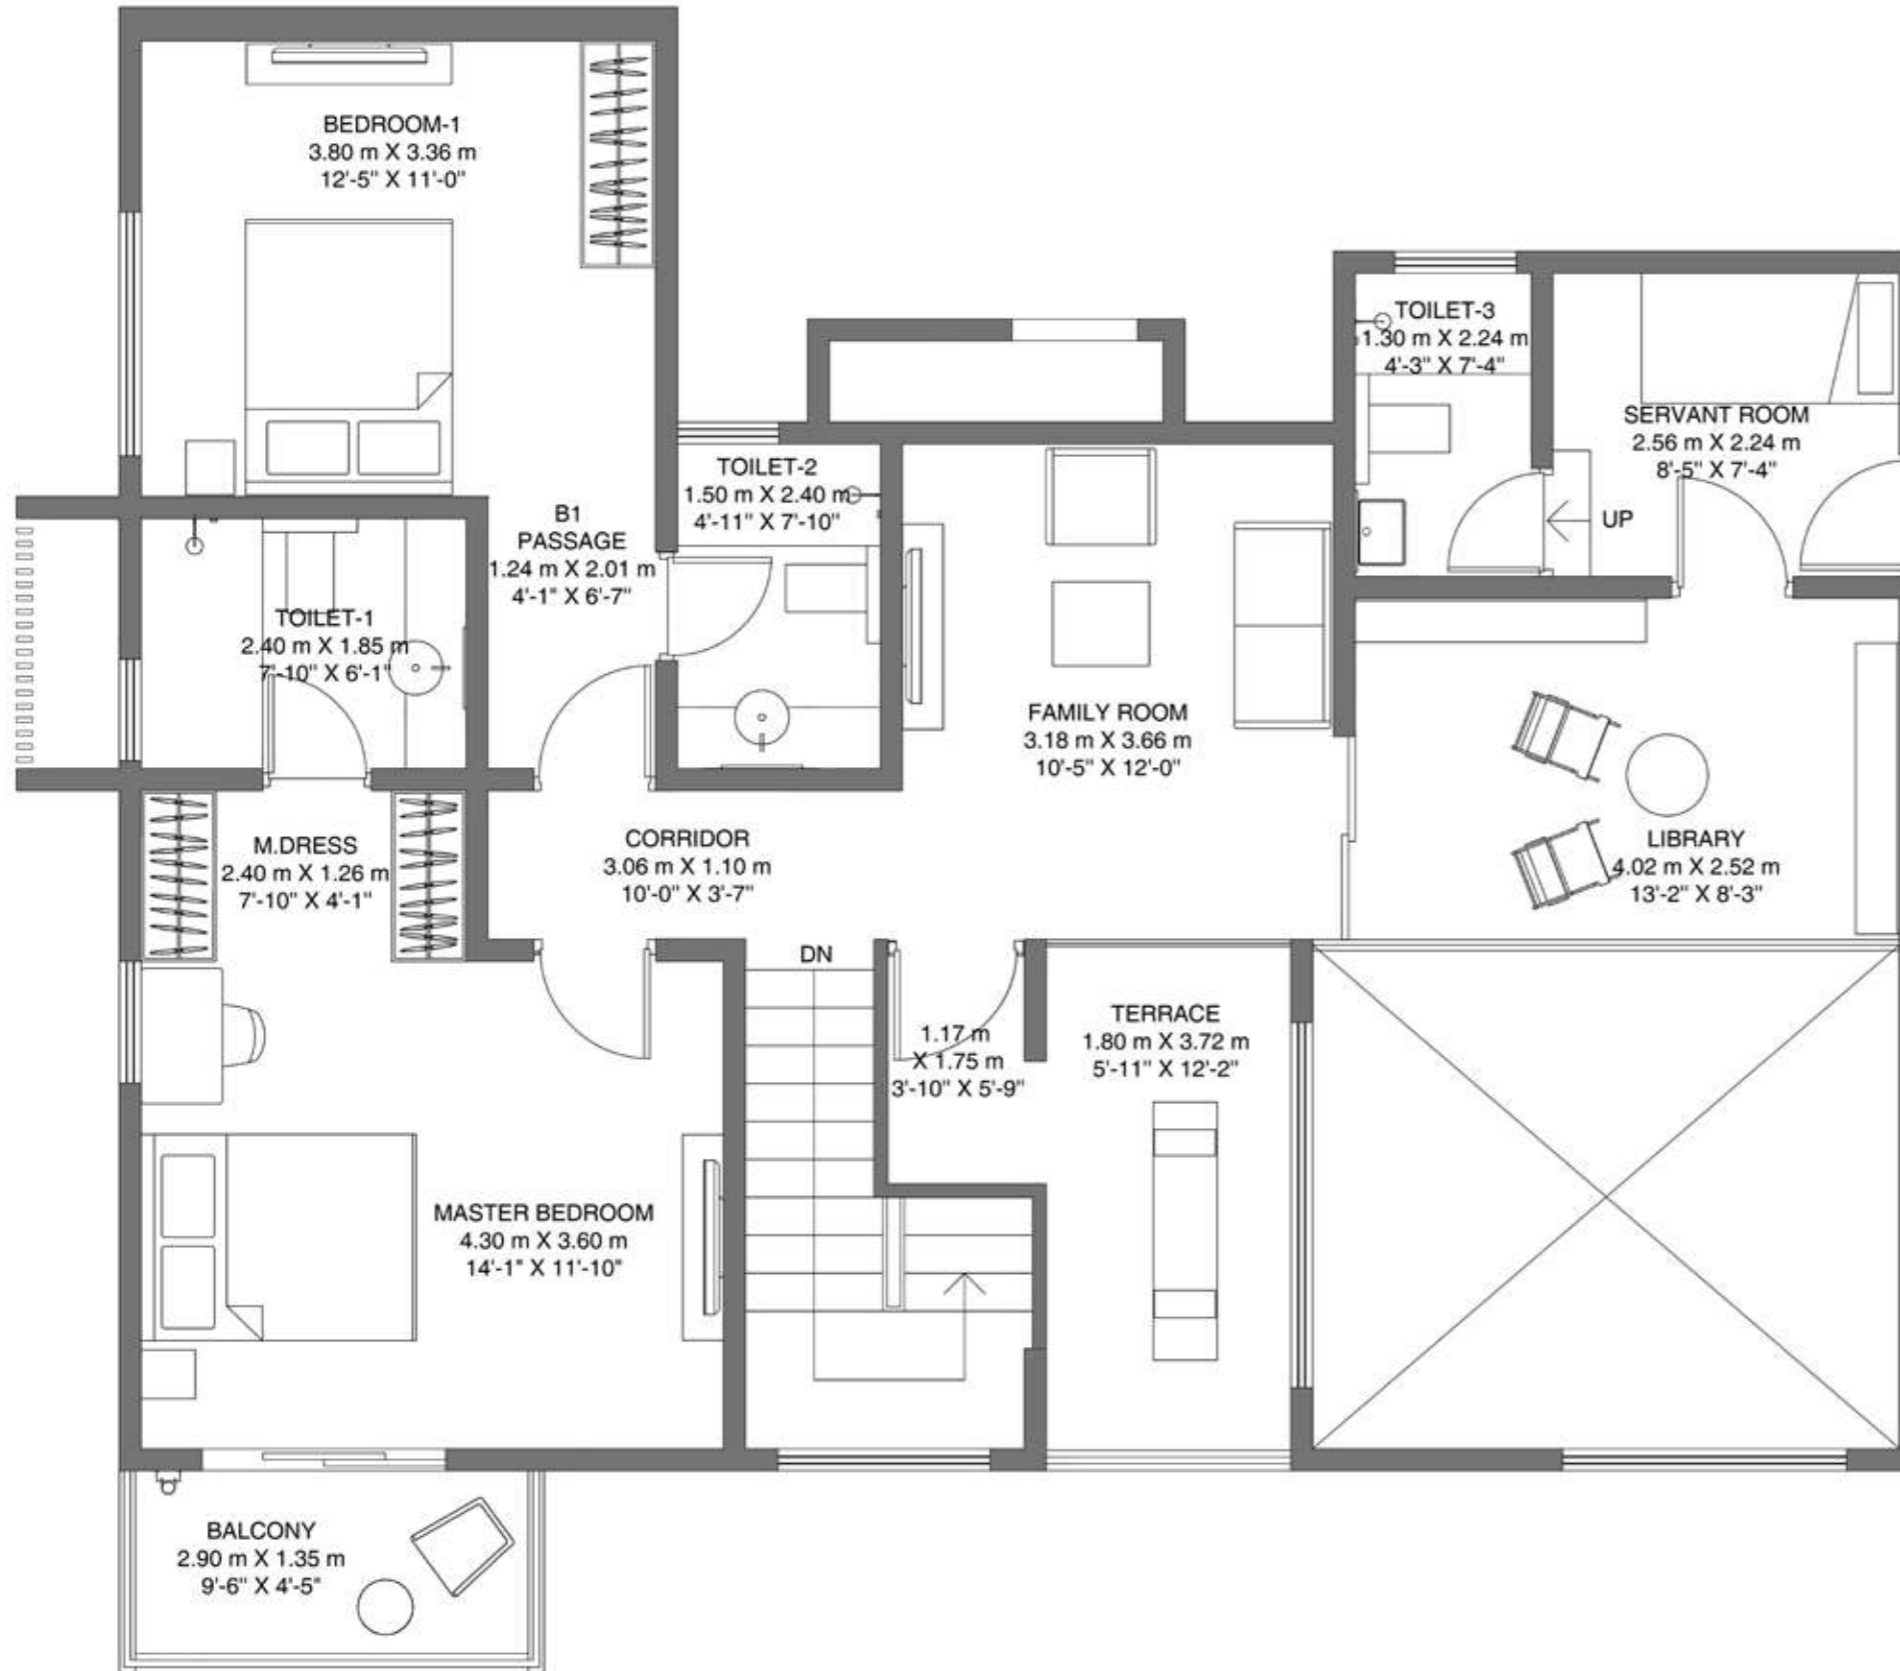

# GODREJ AIR NXT

WHITEFIELD, BANGALORE

**TOWER - J**  
**TYPE - PENTHOUSE - Lower Level**

**Floors - 16**

**Unit No. - J1603**

**Rera Carpet Area: 2058 sq.ft (191.16 sq.m)**  
**Balcony Area: 223 sq.ft (20.72 sq.m)**