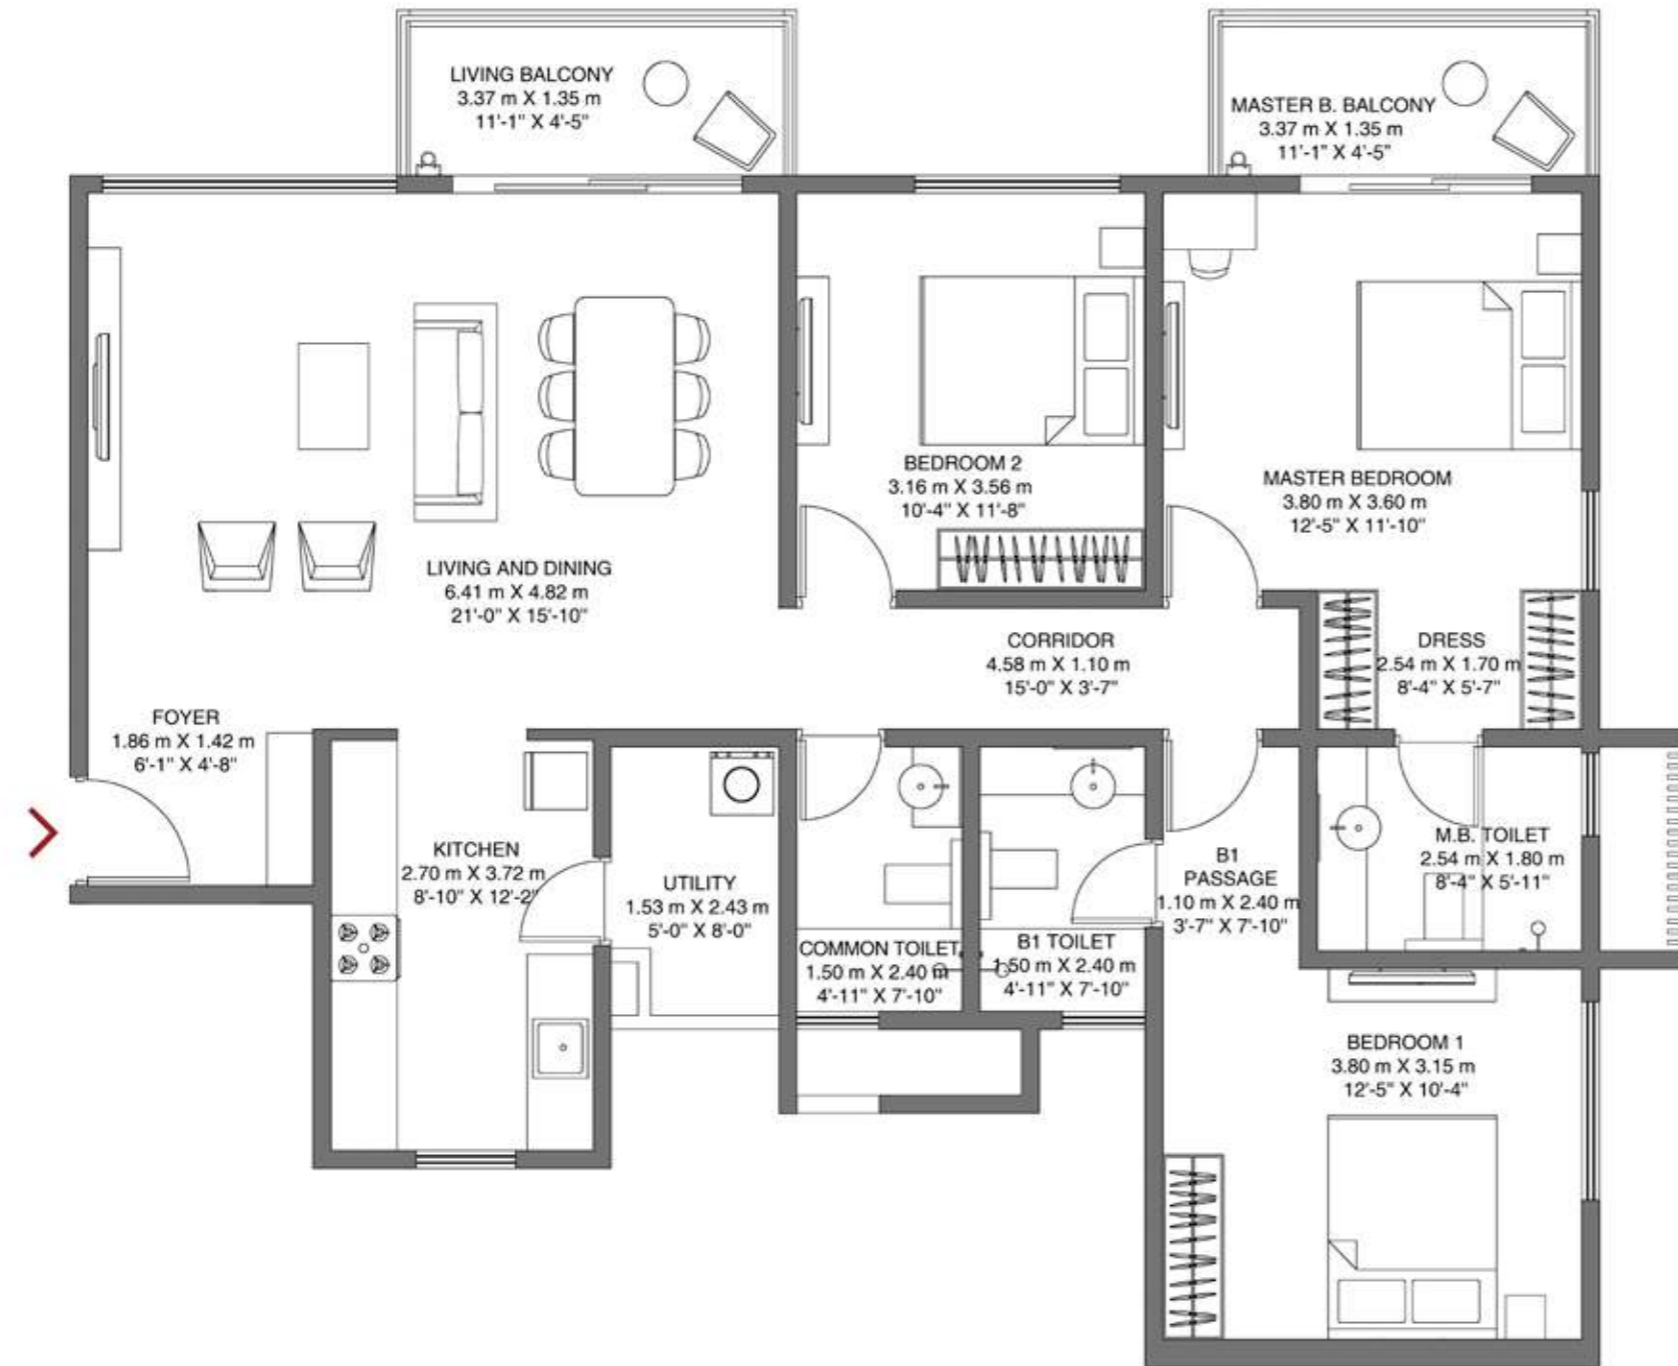

# GODREJ AIR NXT

WHITEFIELD, BANGALORE

**TOWER - J**  
**TYPE - 3BHK LARGE**

**Floors - 2,4,6,8,10,12,14**

**Unit No. - J207, J407, J607, J807, J1007,  
J1207, J1407**

**Rera Carpet Area: 1204 sq.ft (111.84 sq.m)**  
**Balcony Area: 98 sq.ft (9.10 sq.m)**