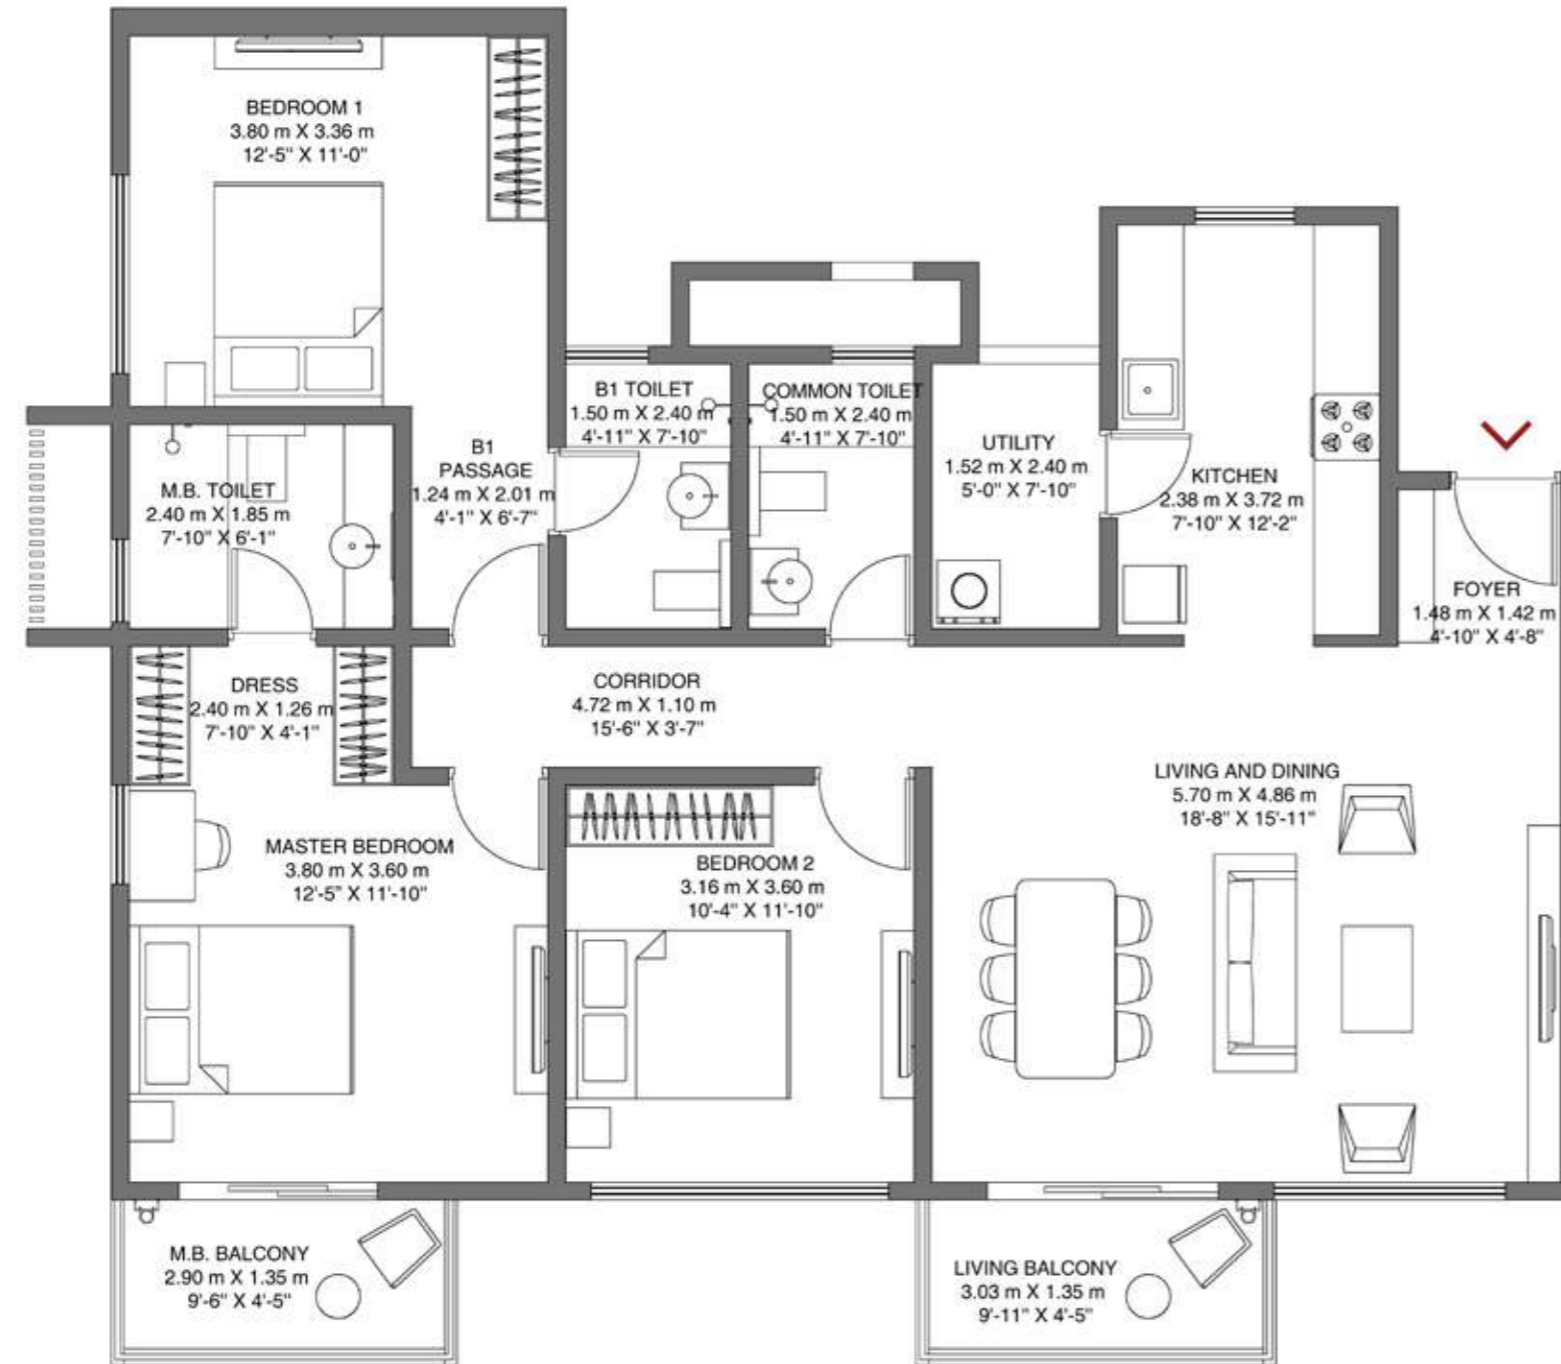

## TOWER - J TYPE - 3BHK COMFORT

Floors - 2,4,6,8,10,12,14

Unit No. - J203, J403, J603, J803, J1003,  
J1203, J1403

Rera Carpet Area: 1142 sq.ft (106.11 sq.m)  
Balcony Area: 86 sq.ft (8.02 sq.m)