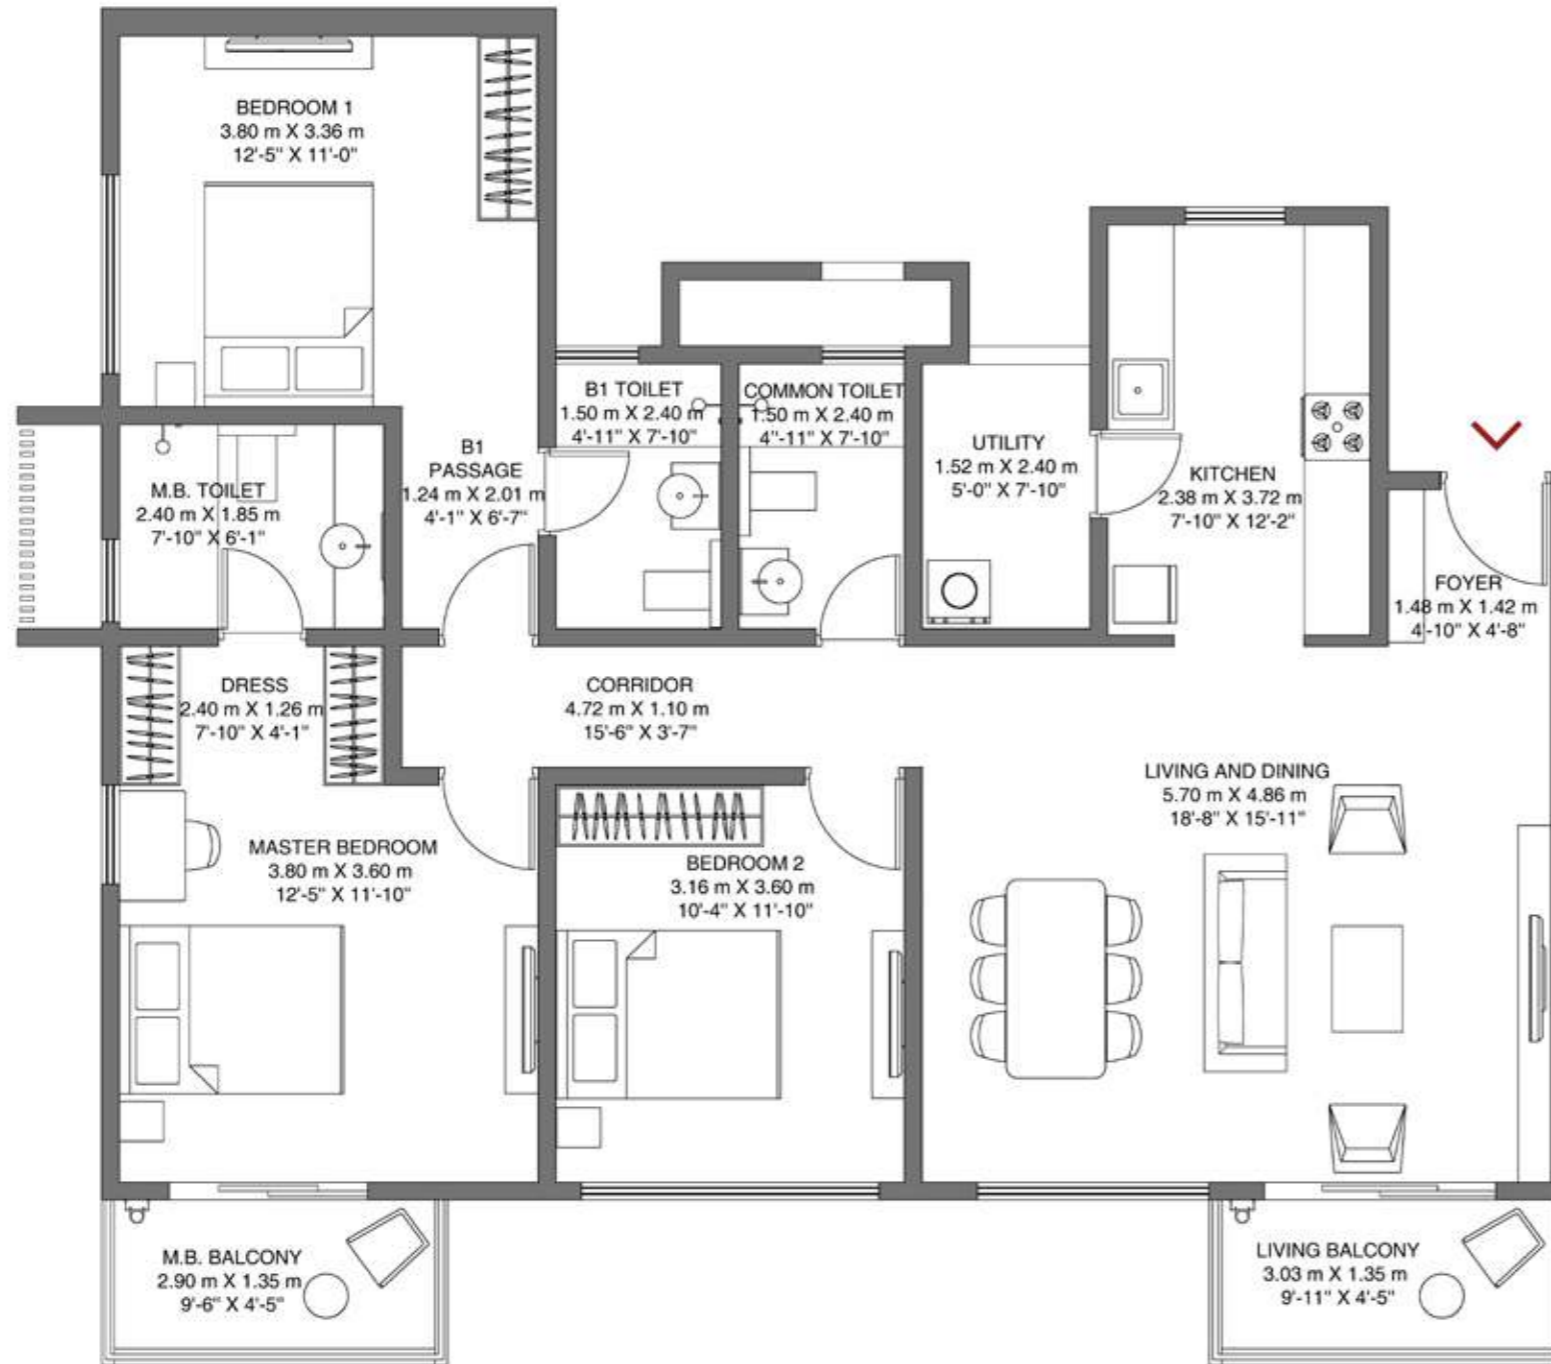

GODREJ AIR NXT

WHITEFIELD, BANGALORE