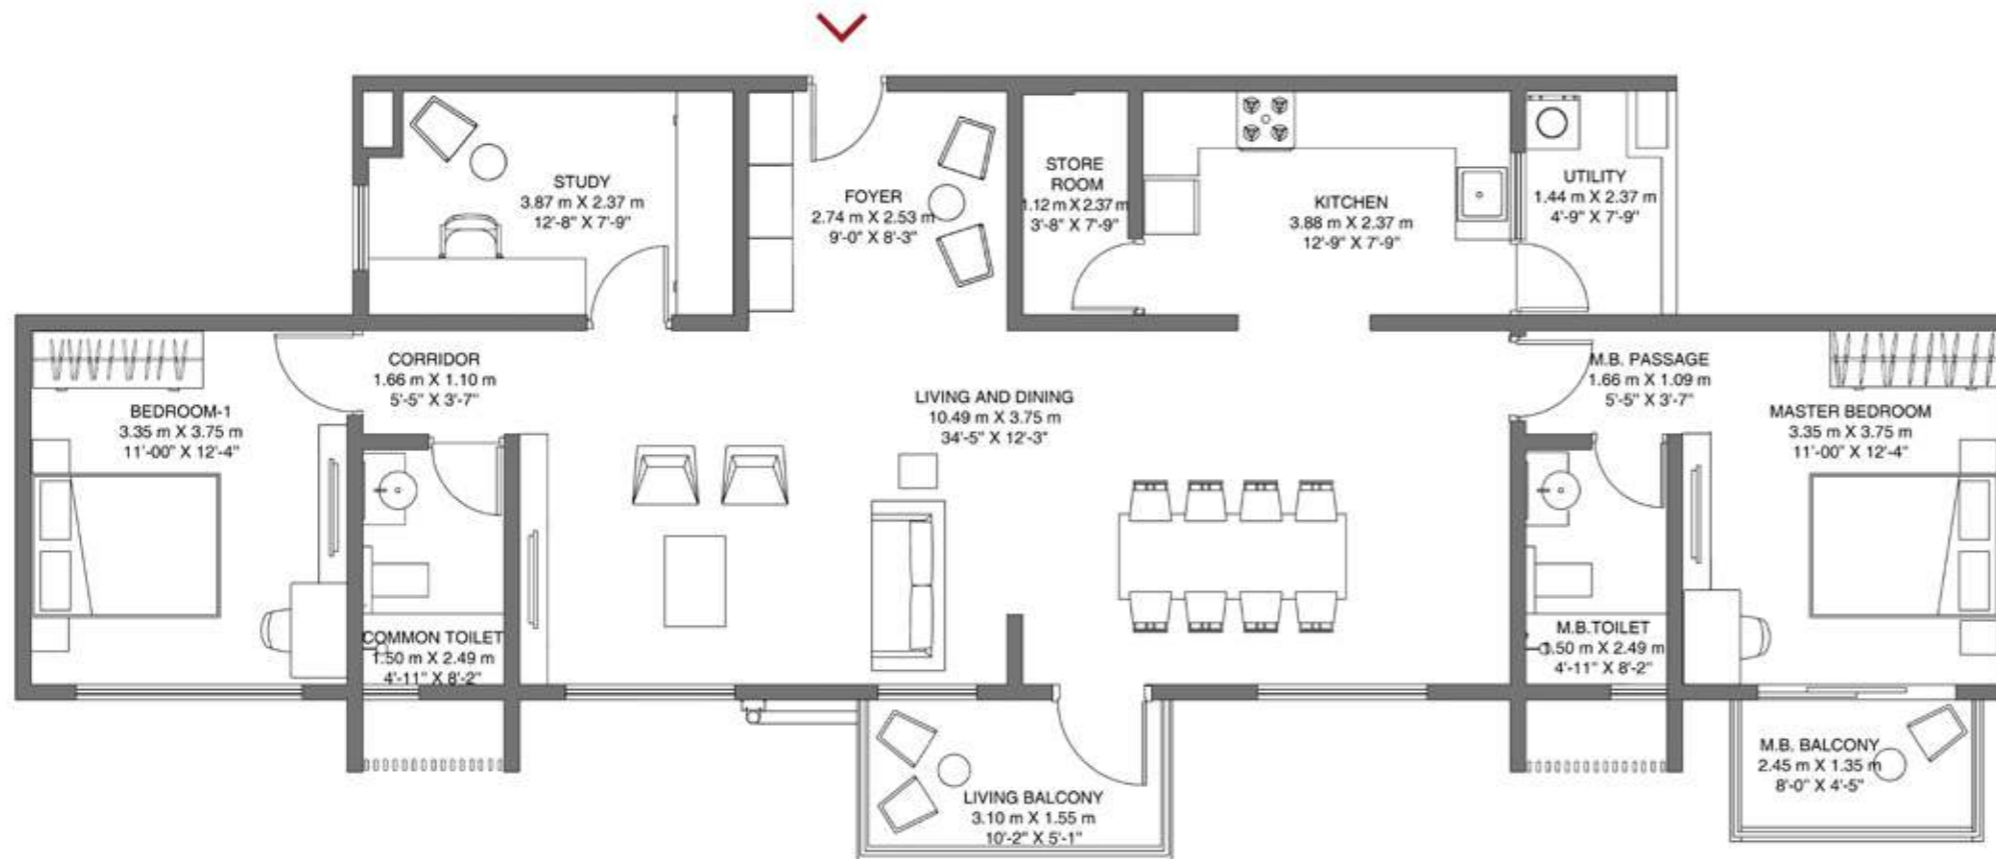

GODREJ AIR NXT

WHITEFIELD, BANGALORE

TOWER - J
TYPE - 2.5 BHK LUXE

Floors - 16

Unit No. - J1602