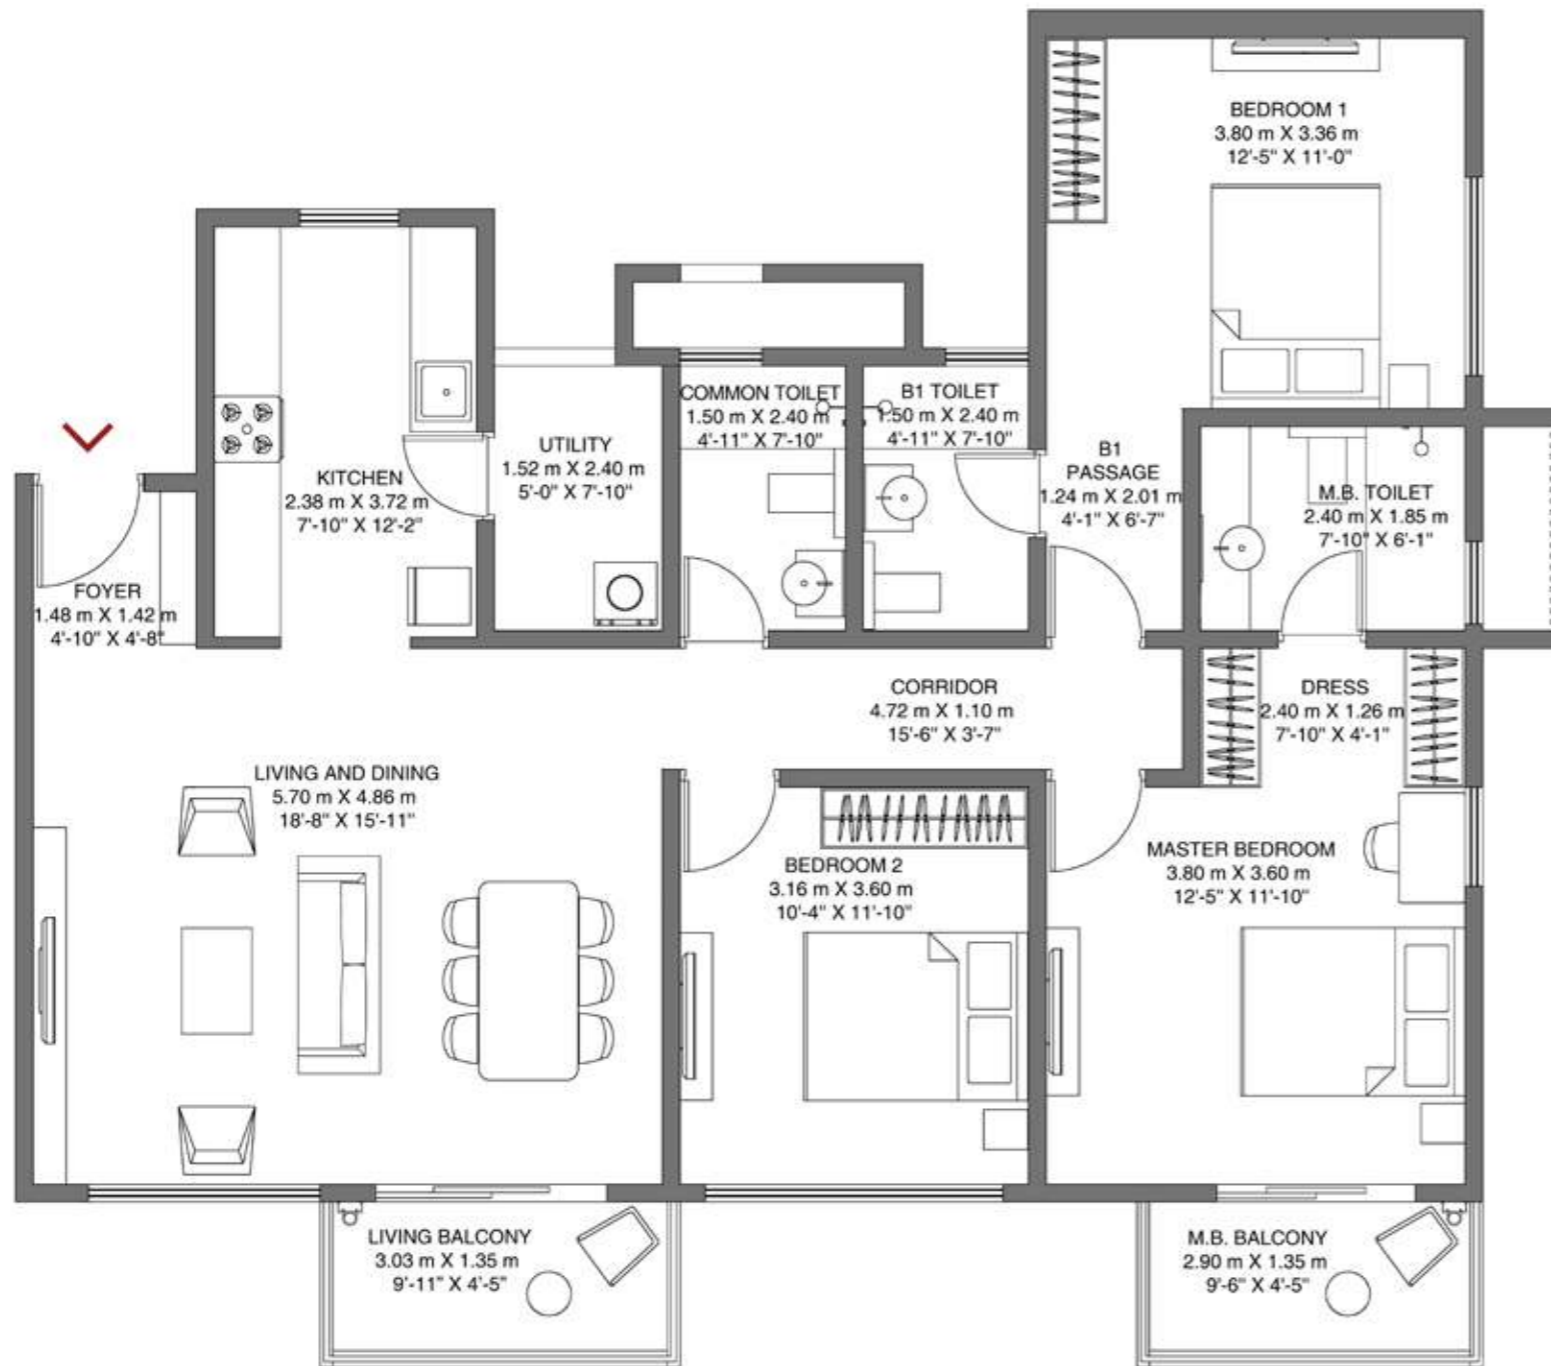

GODREJ AIR NXT

WHITEFIELD, BANGALORE