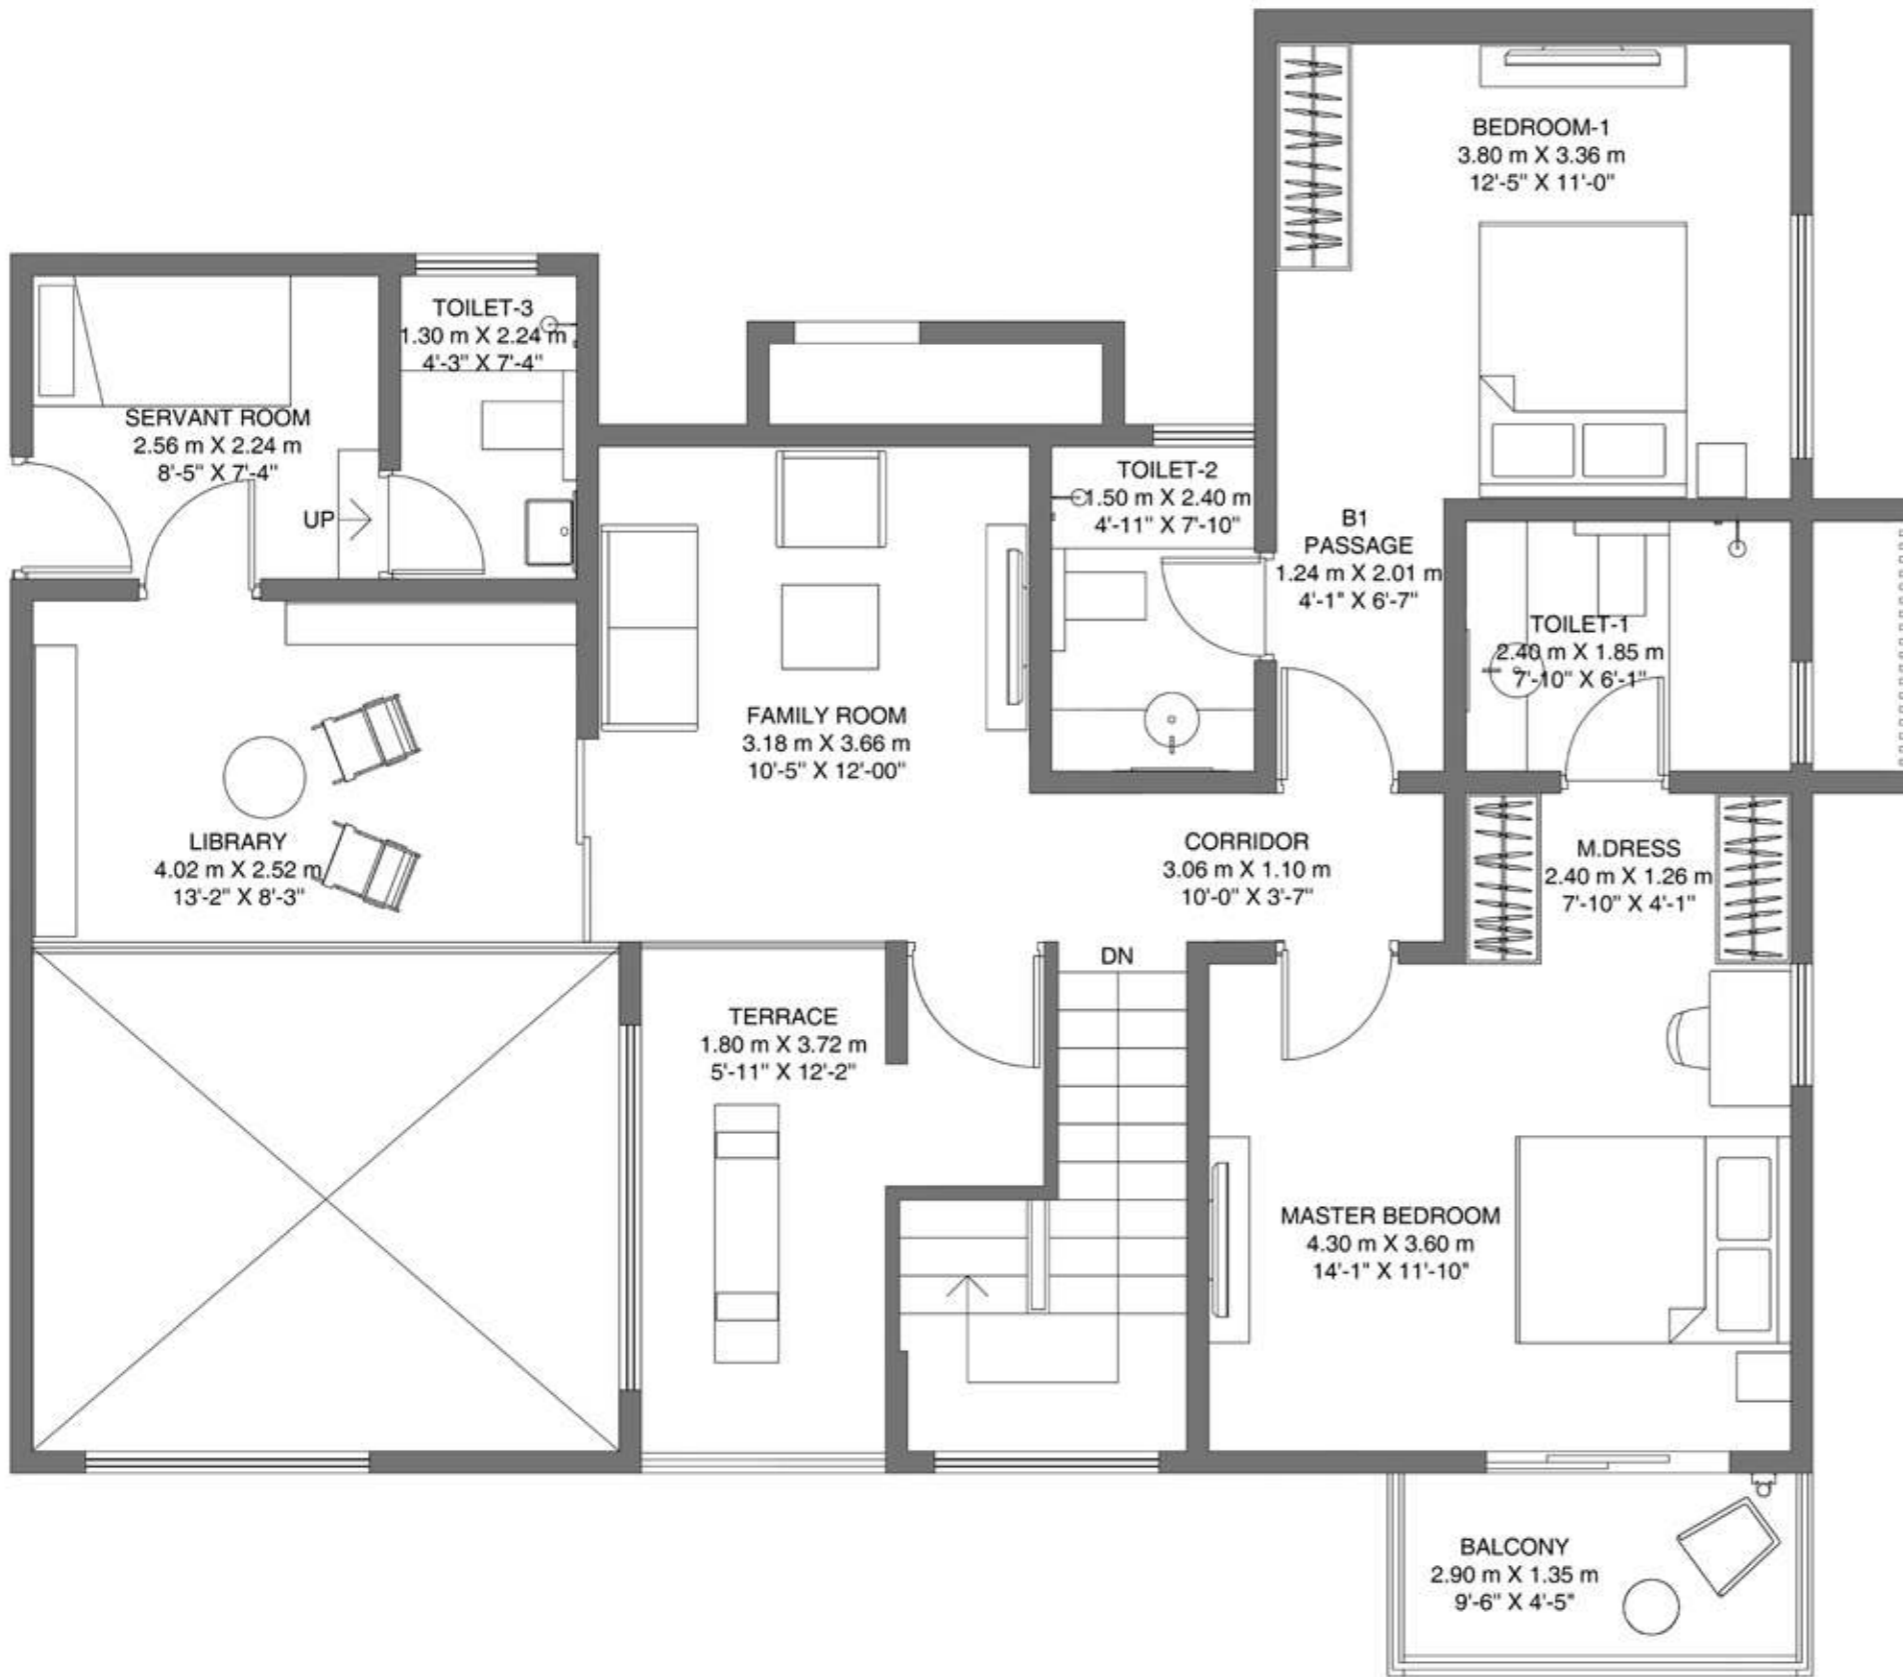

# GODREJ AIR NXT

WHITEFIELD, BANGALORE

**TOWER - J**  
**TYPE - PENTHOUSE - Lower Level**

Floors - 16

Unit No. - J1601

**Rera Carpet Area: 2058 sq.ft (191.16 sq.m)**  
**Balcony Area: 223 sq.ft (20.72 sq.m)**