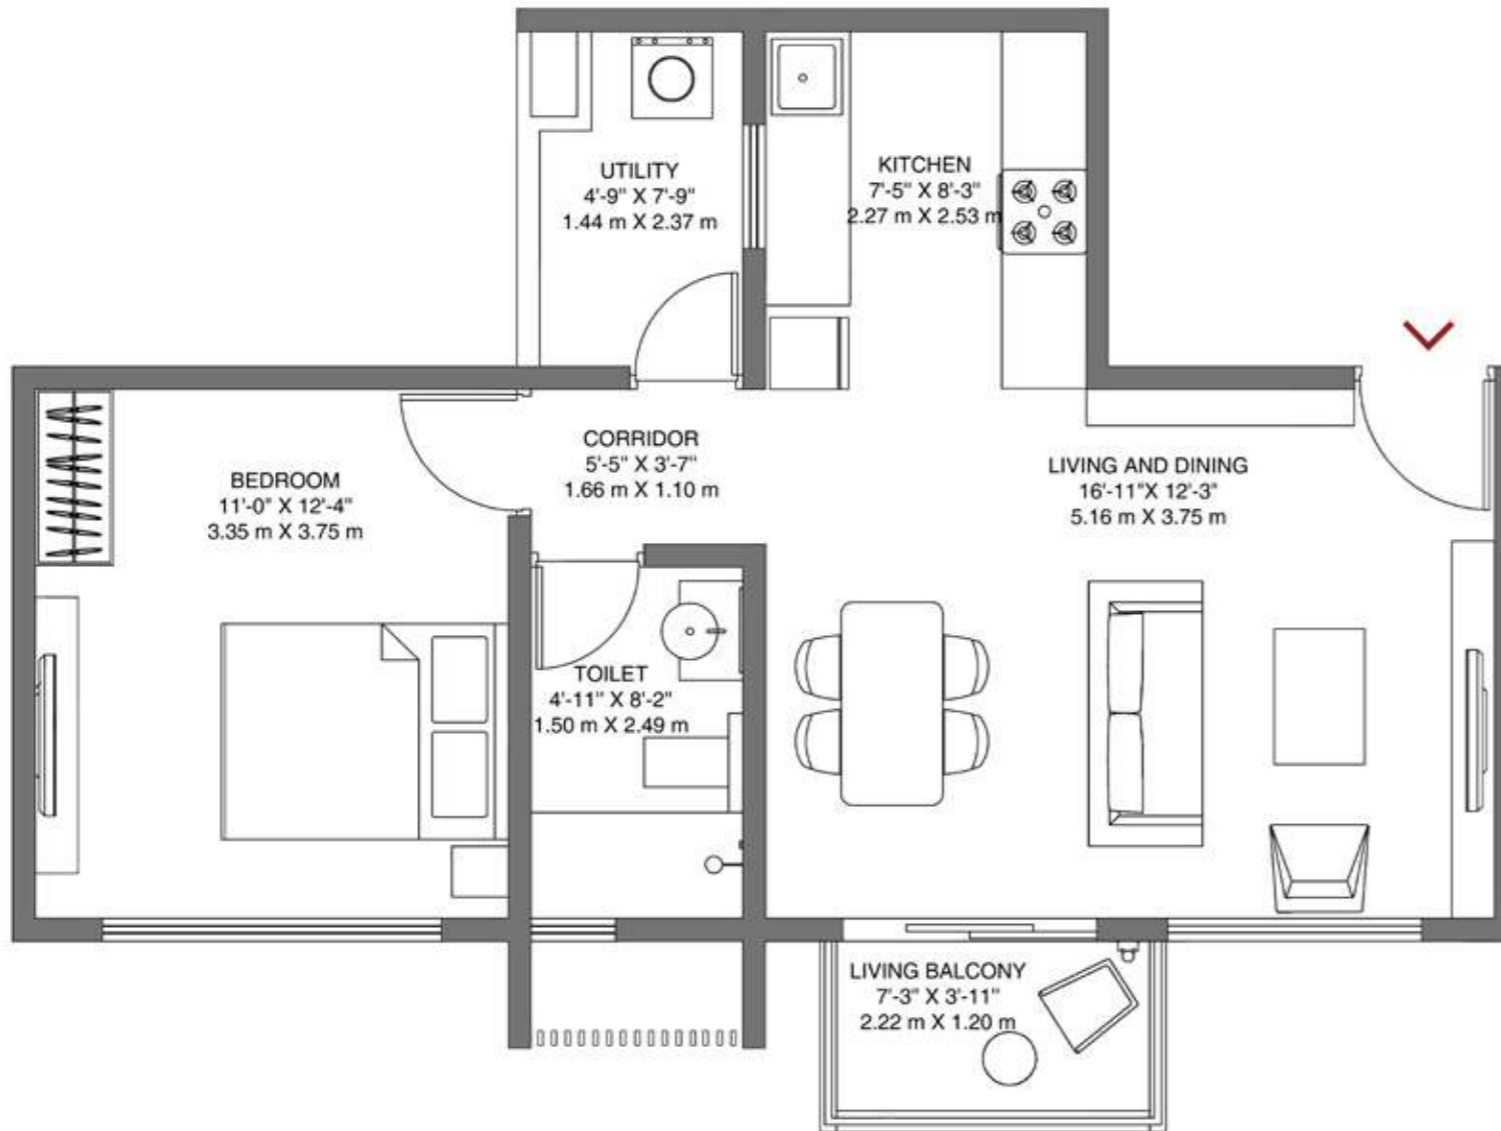

## TOWER - J TYPE - 1 BHK

Floors - 2,4,6,8,10,12,14

Unit No. - J205, J405, J605, J805, J1005,  
J1205, J1405

Rera Carpet Area: 510 sq.ft (47.42 sq.m)  
Balcony Area: 29 sq.ft (2.66 sq.m)