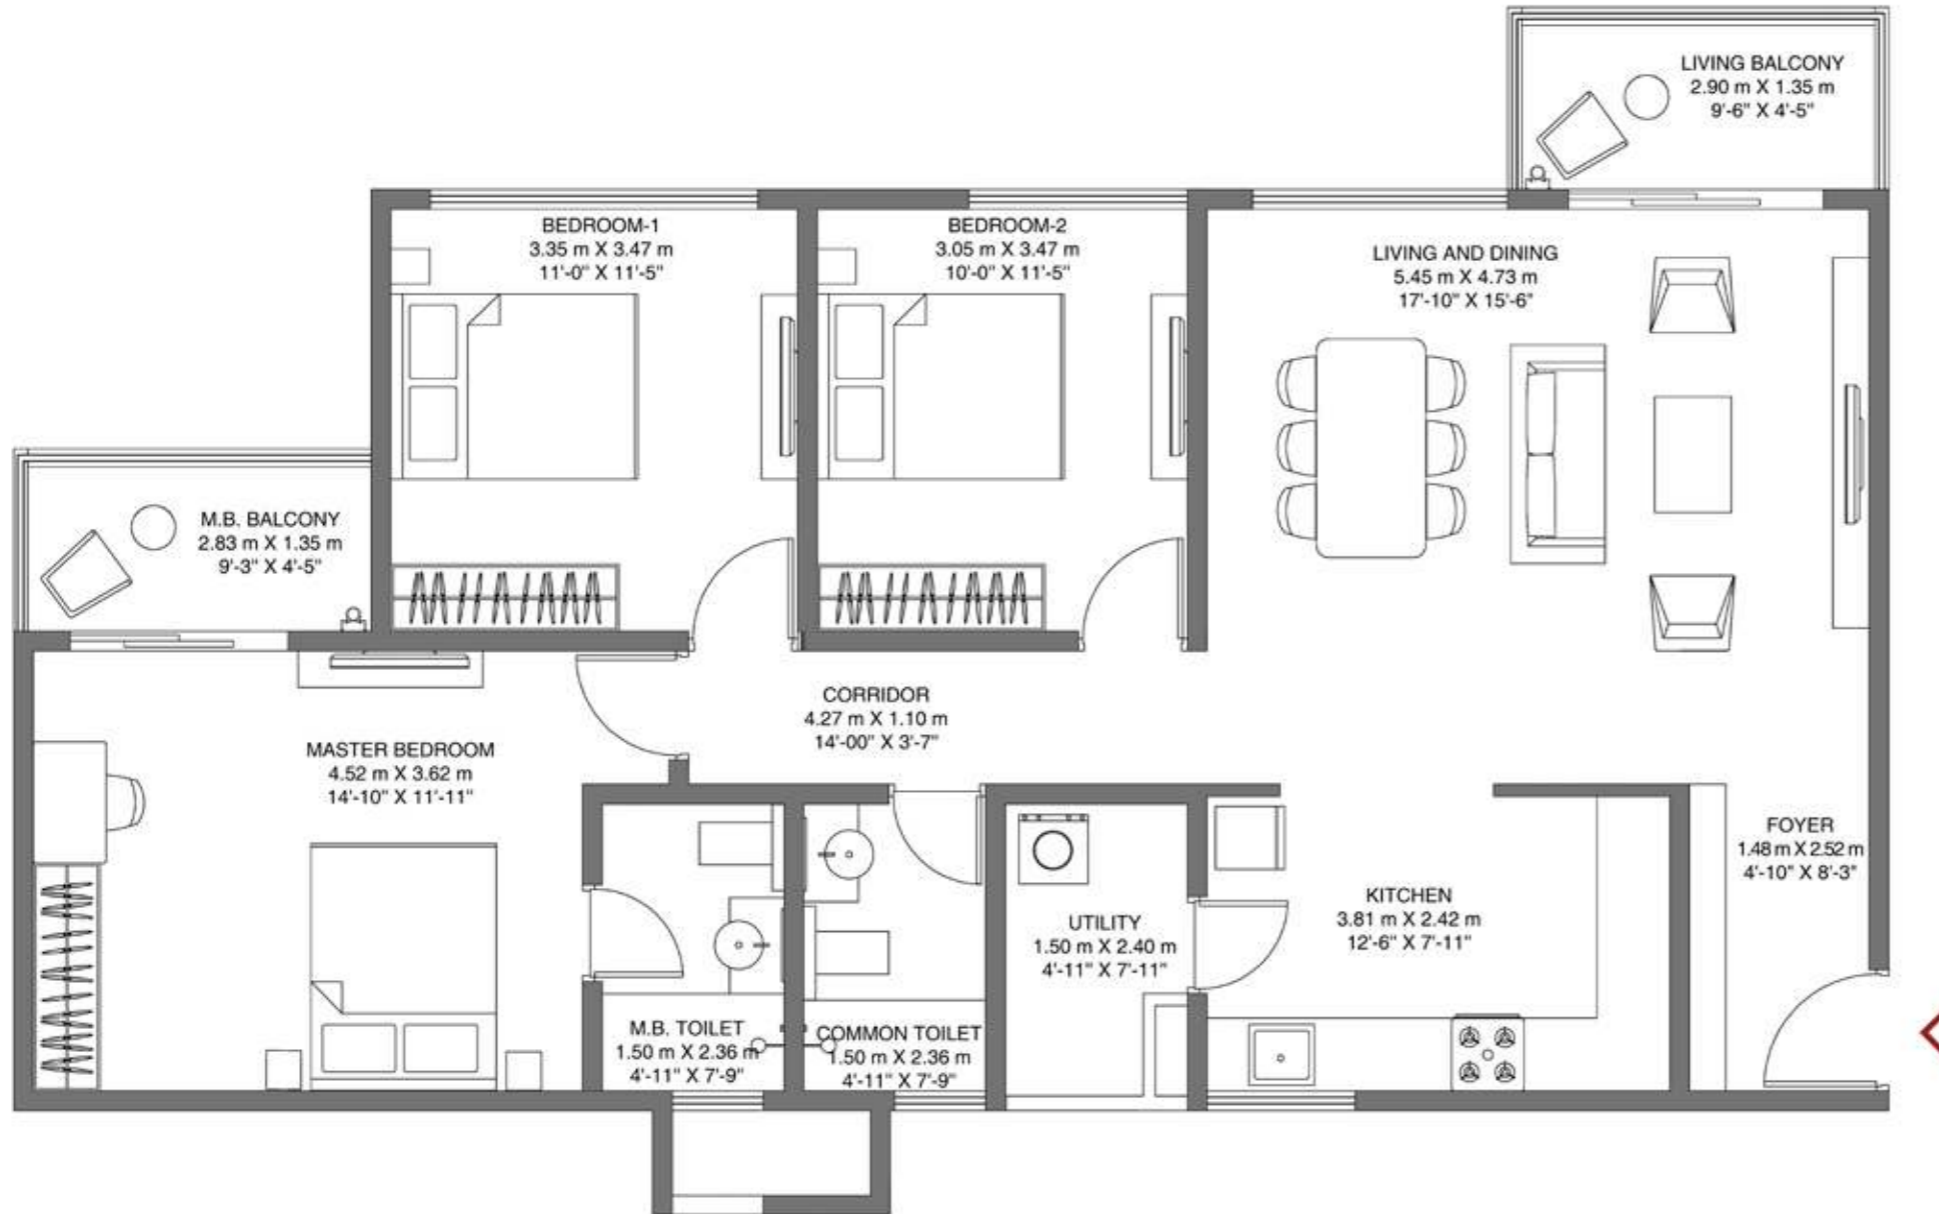

GODREJ AIR NXT

WHITEFIELD, BANGALORE