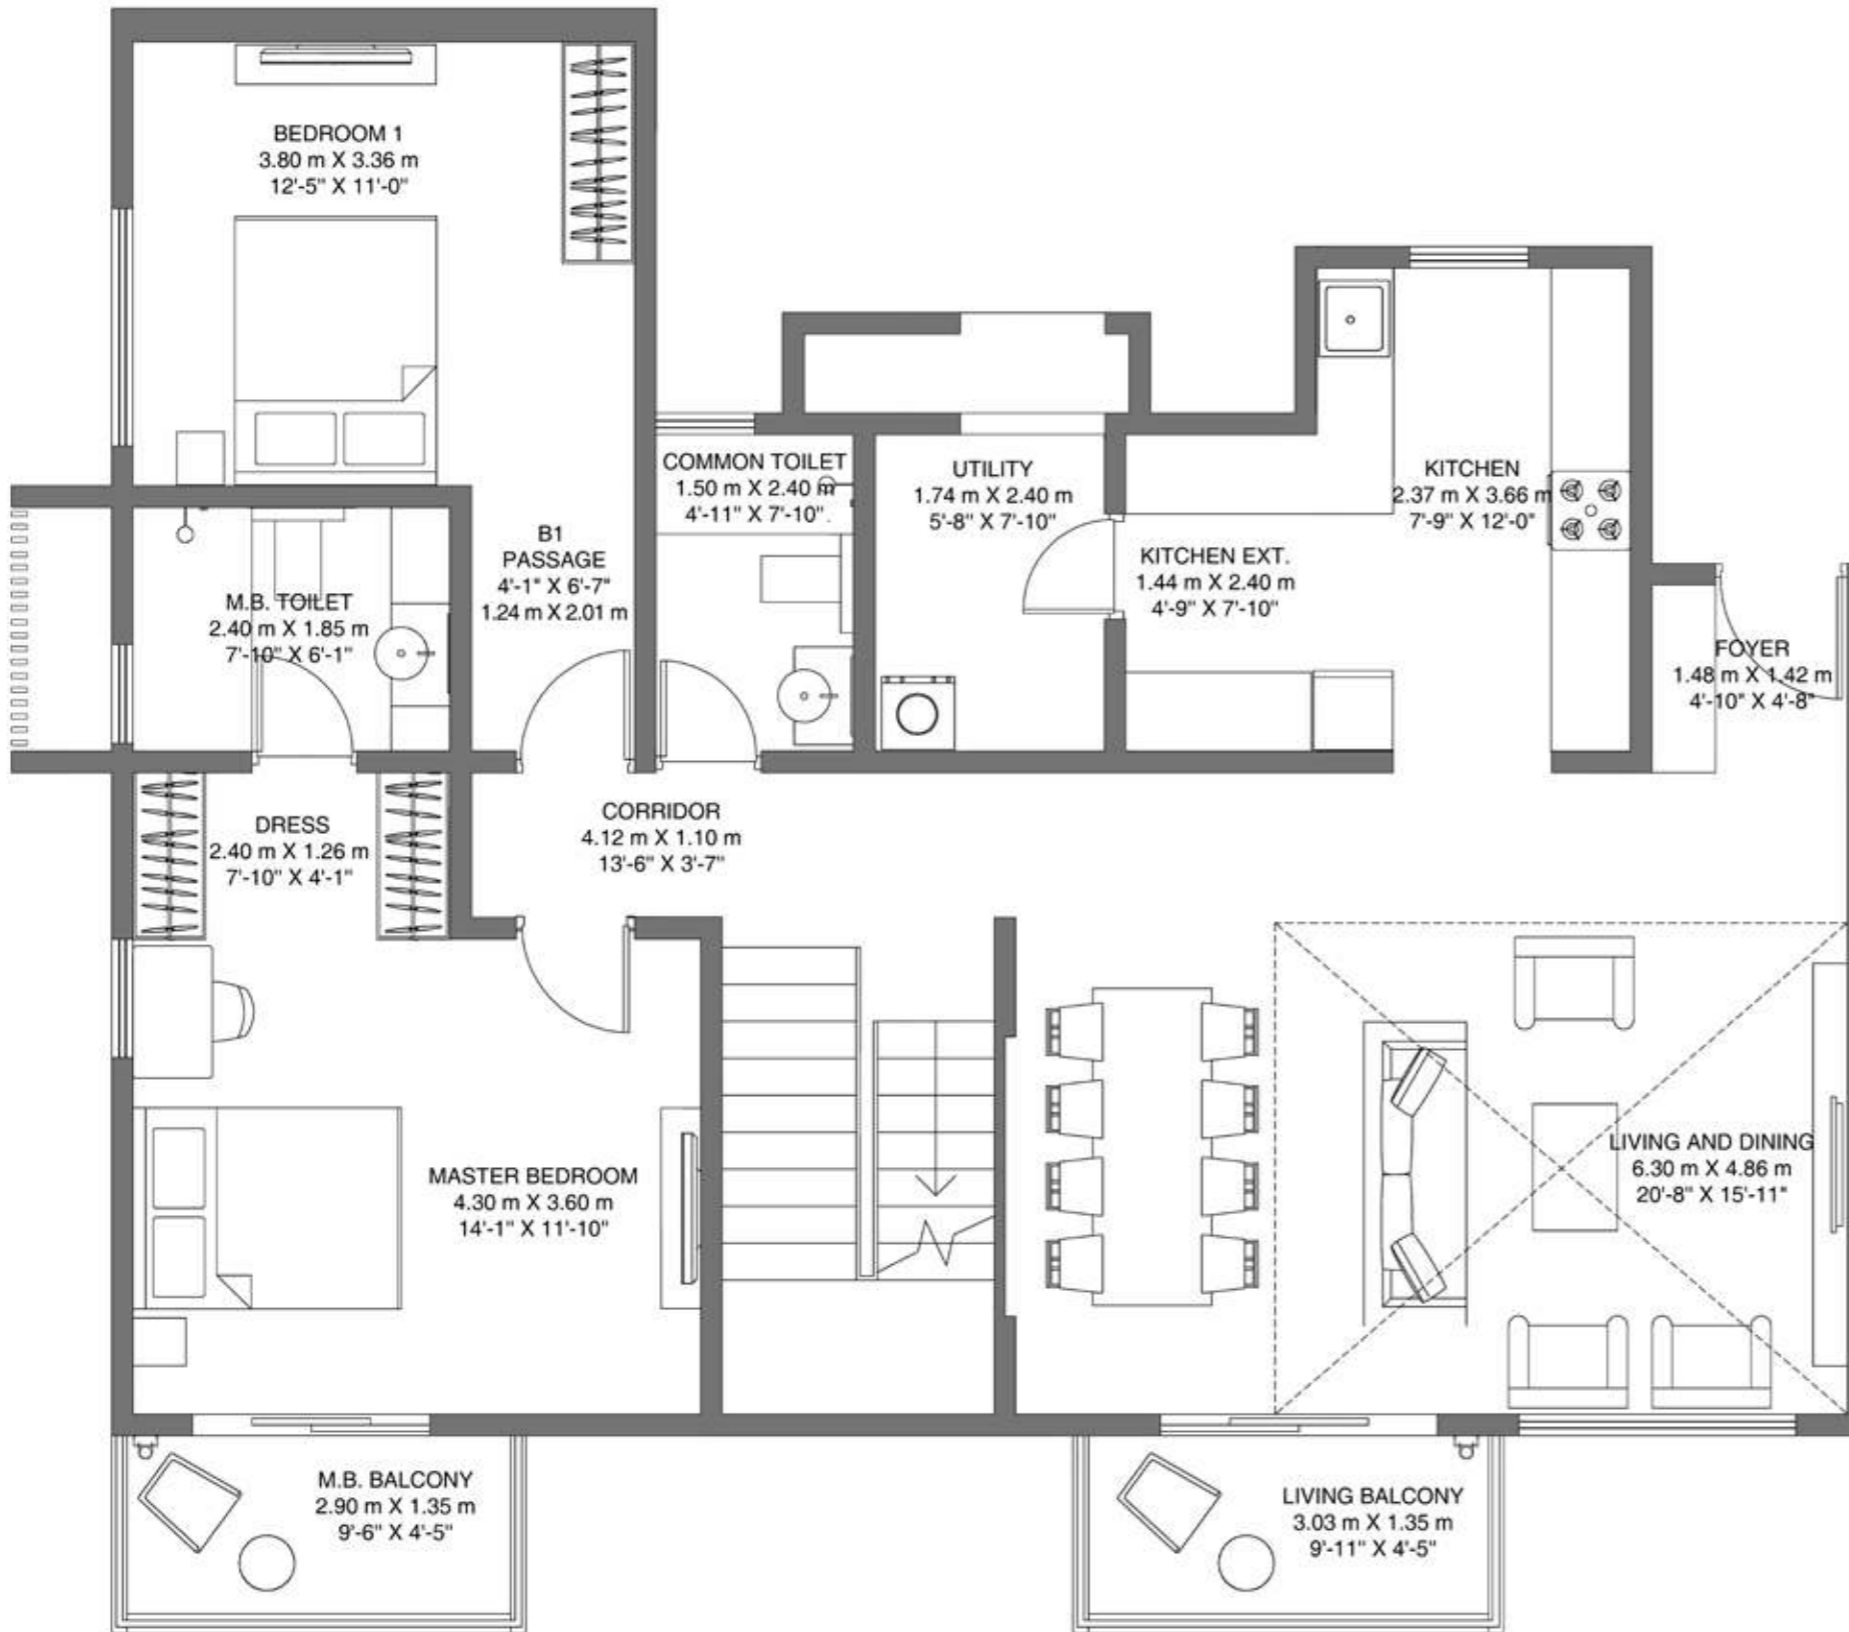

# GODREJ AIR NXT

WHITEFIELD, BANGALORE

**TOWER - J**  
**TYPE - PENTHOUSE - Upper Level**

**Floors - 17**

**Unit No. - J1601**

**Saleable Area: 3182 sq.ft (295.62 sq.m)**  
**Rera Carpet Area: 2058 sq.ft (191.16 sq.m)**  
**Balcony Area: 223 sq.ft (20.72 sq.m)**