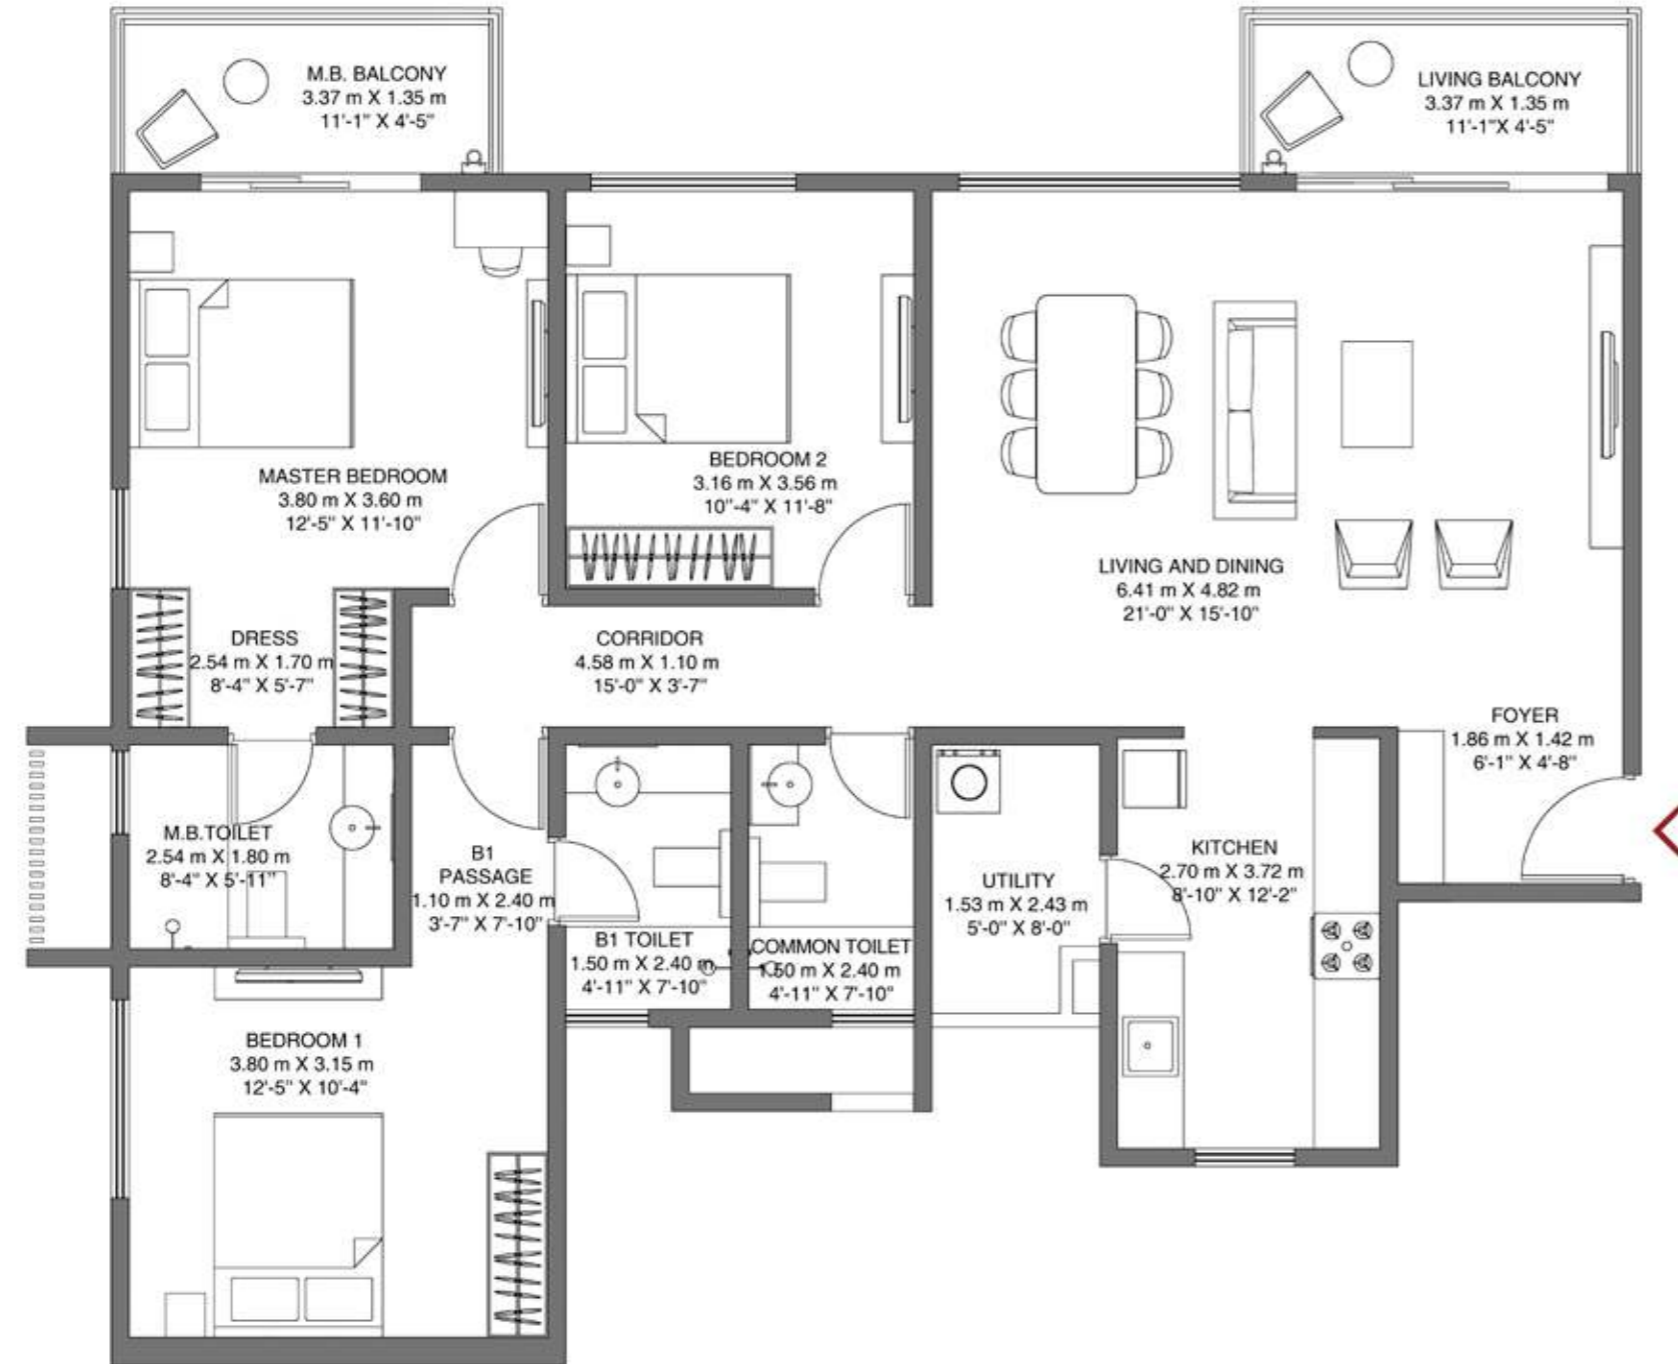

# GODREJ AIR NXT

WHITEFIELD, BANGALORE

**TOWER - J**  
**TYPE - 3BHK LARGE**

**Floors - 2,4,6,8,10,12,14**

**Unit No. - J202, J402, J602, J802, J1002,  
J1202, J1402**

**Rera Carpet Area: 1204 sq.ft (111.84 sq.m)**  
**Balcony Area: 98 sq.ft (9.10 sq.m)**