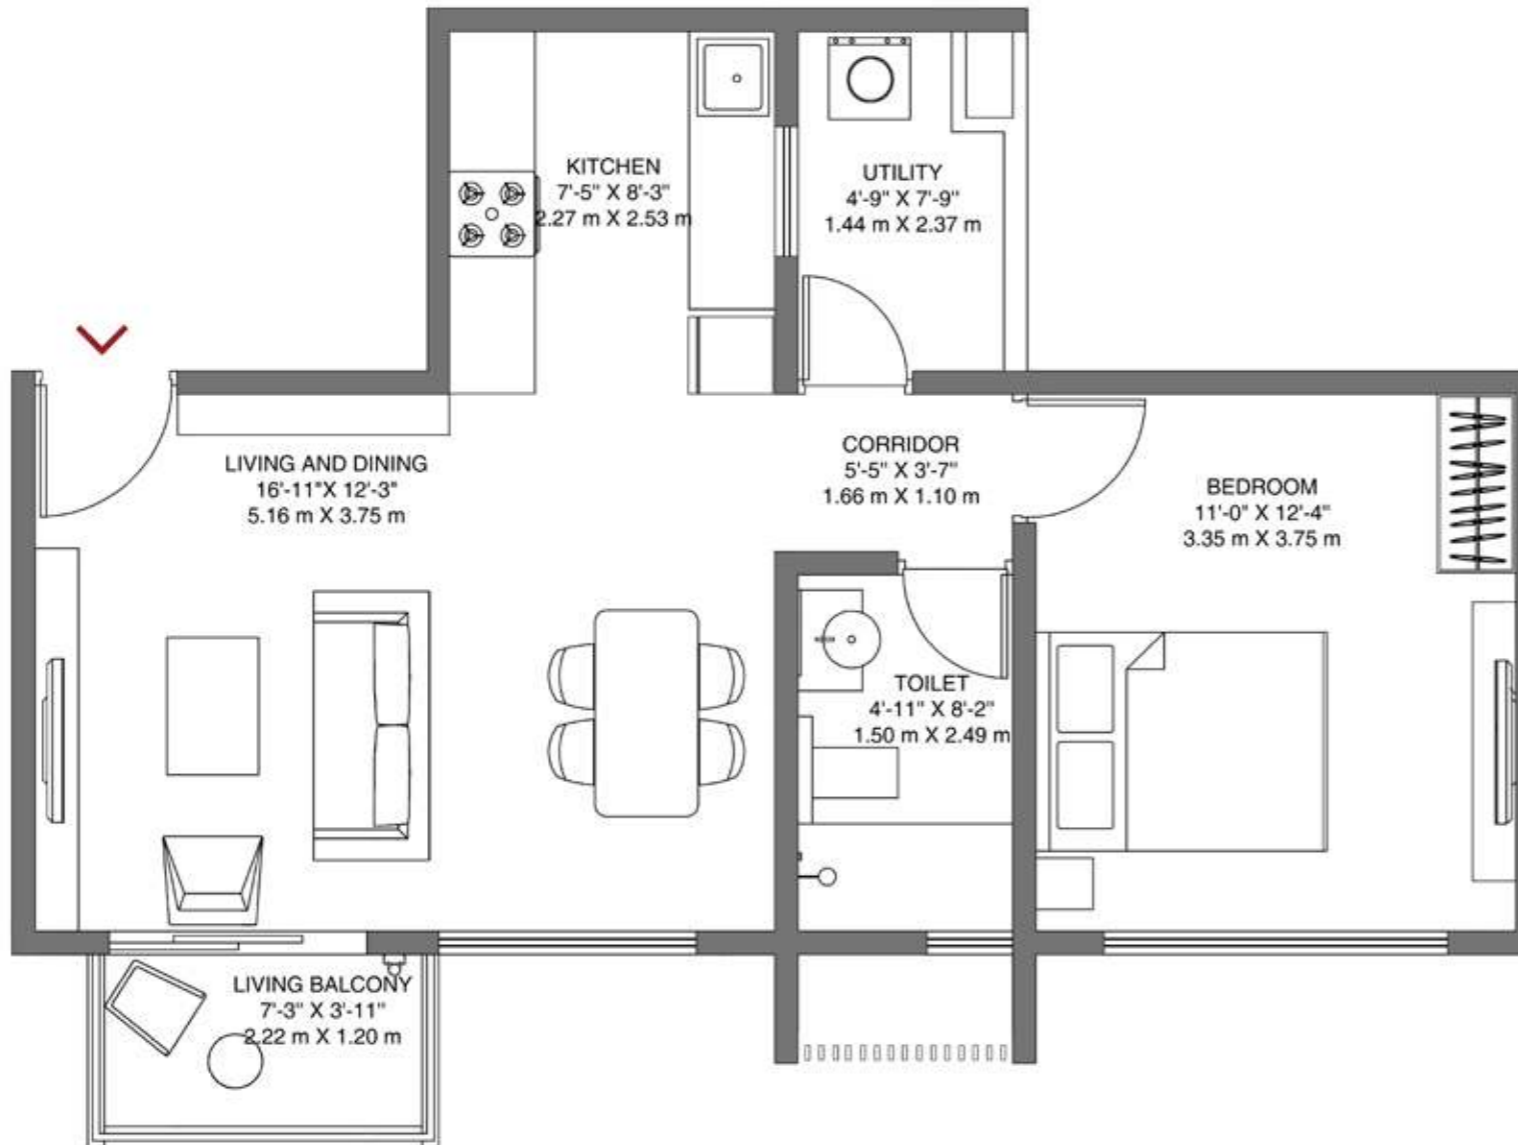

## TOWER - J TYPE - 1 BHK

Floors - 2,4,6,8,10,12,14

Unit No. - J204, J404, J604, J804, J1004,  
J1204, J1404

Rera Carpet Area: 510 sq.ft (47.42 sq.m)  
Balcony Area: 29 sq.ft (2.66 sq.m)