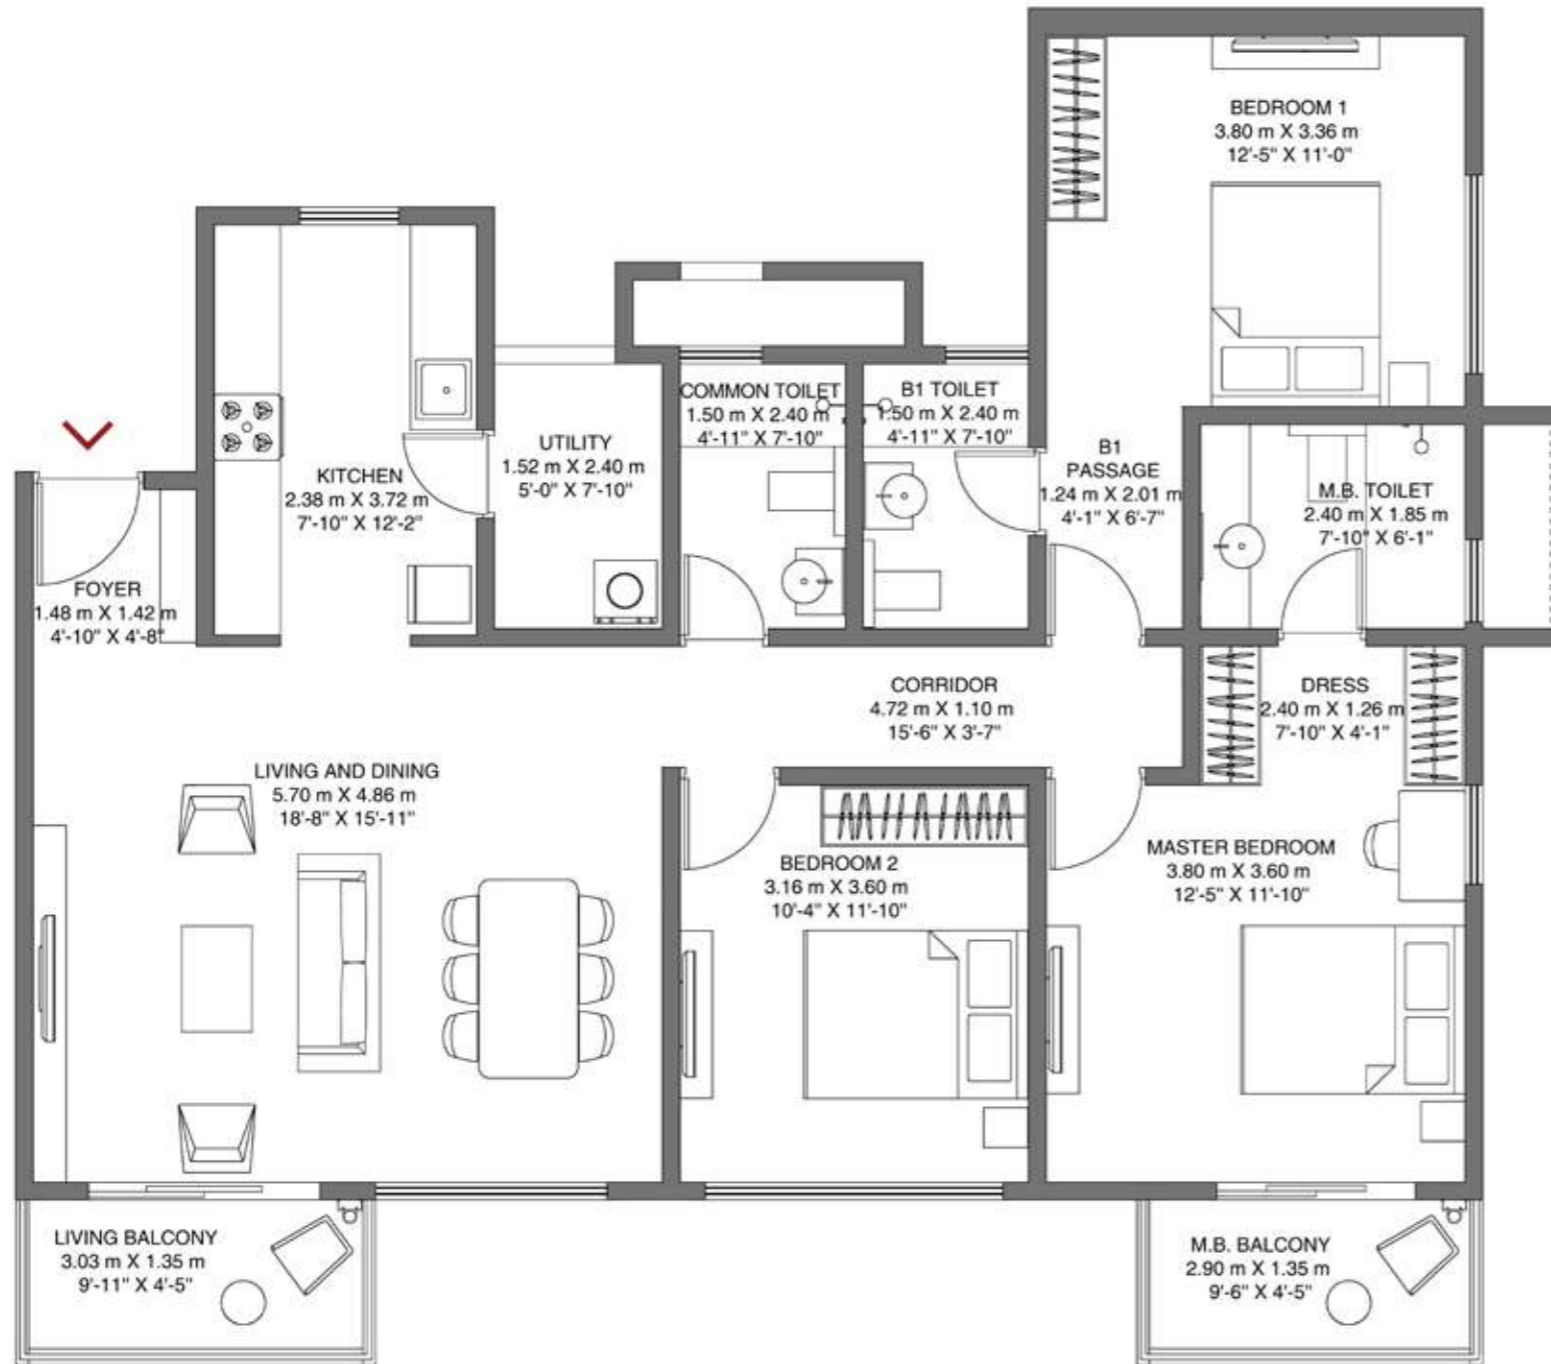

GODREJ AIR NXT

WHITEFIELD, BANGALORE