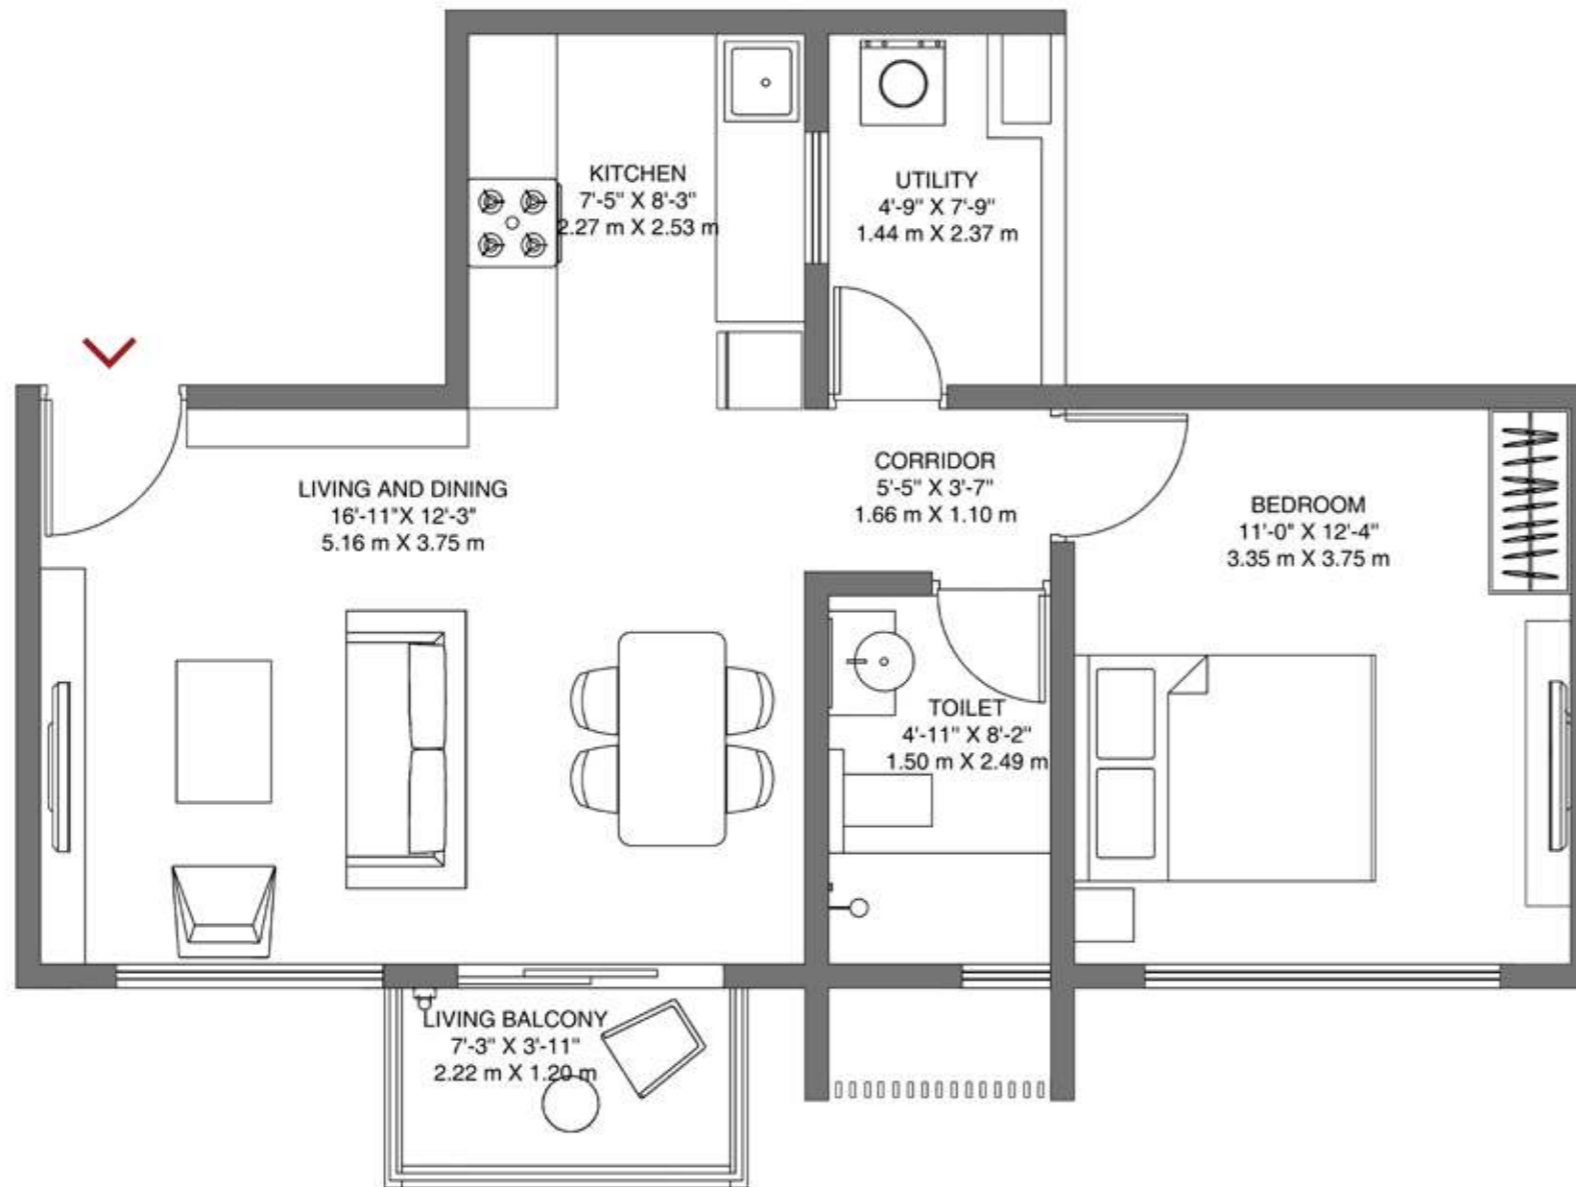

## TOWER - J TYPE - 1BHK

Floors - 1,3,5,7,9,11,13,15

Unit No. - J104, J304, J504, J704, J904,  
J1104, J1304, J1504

Rera Carpet Area: 510 sq.ft (47.42 sq.m)  
Balcony Area: 29 sq.ft (2.66 sq.m)