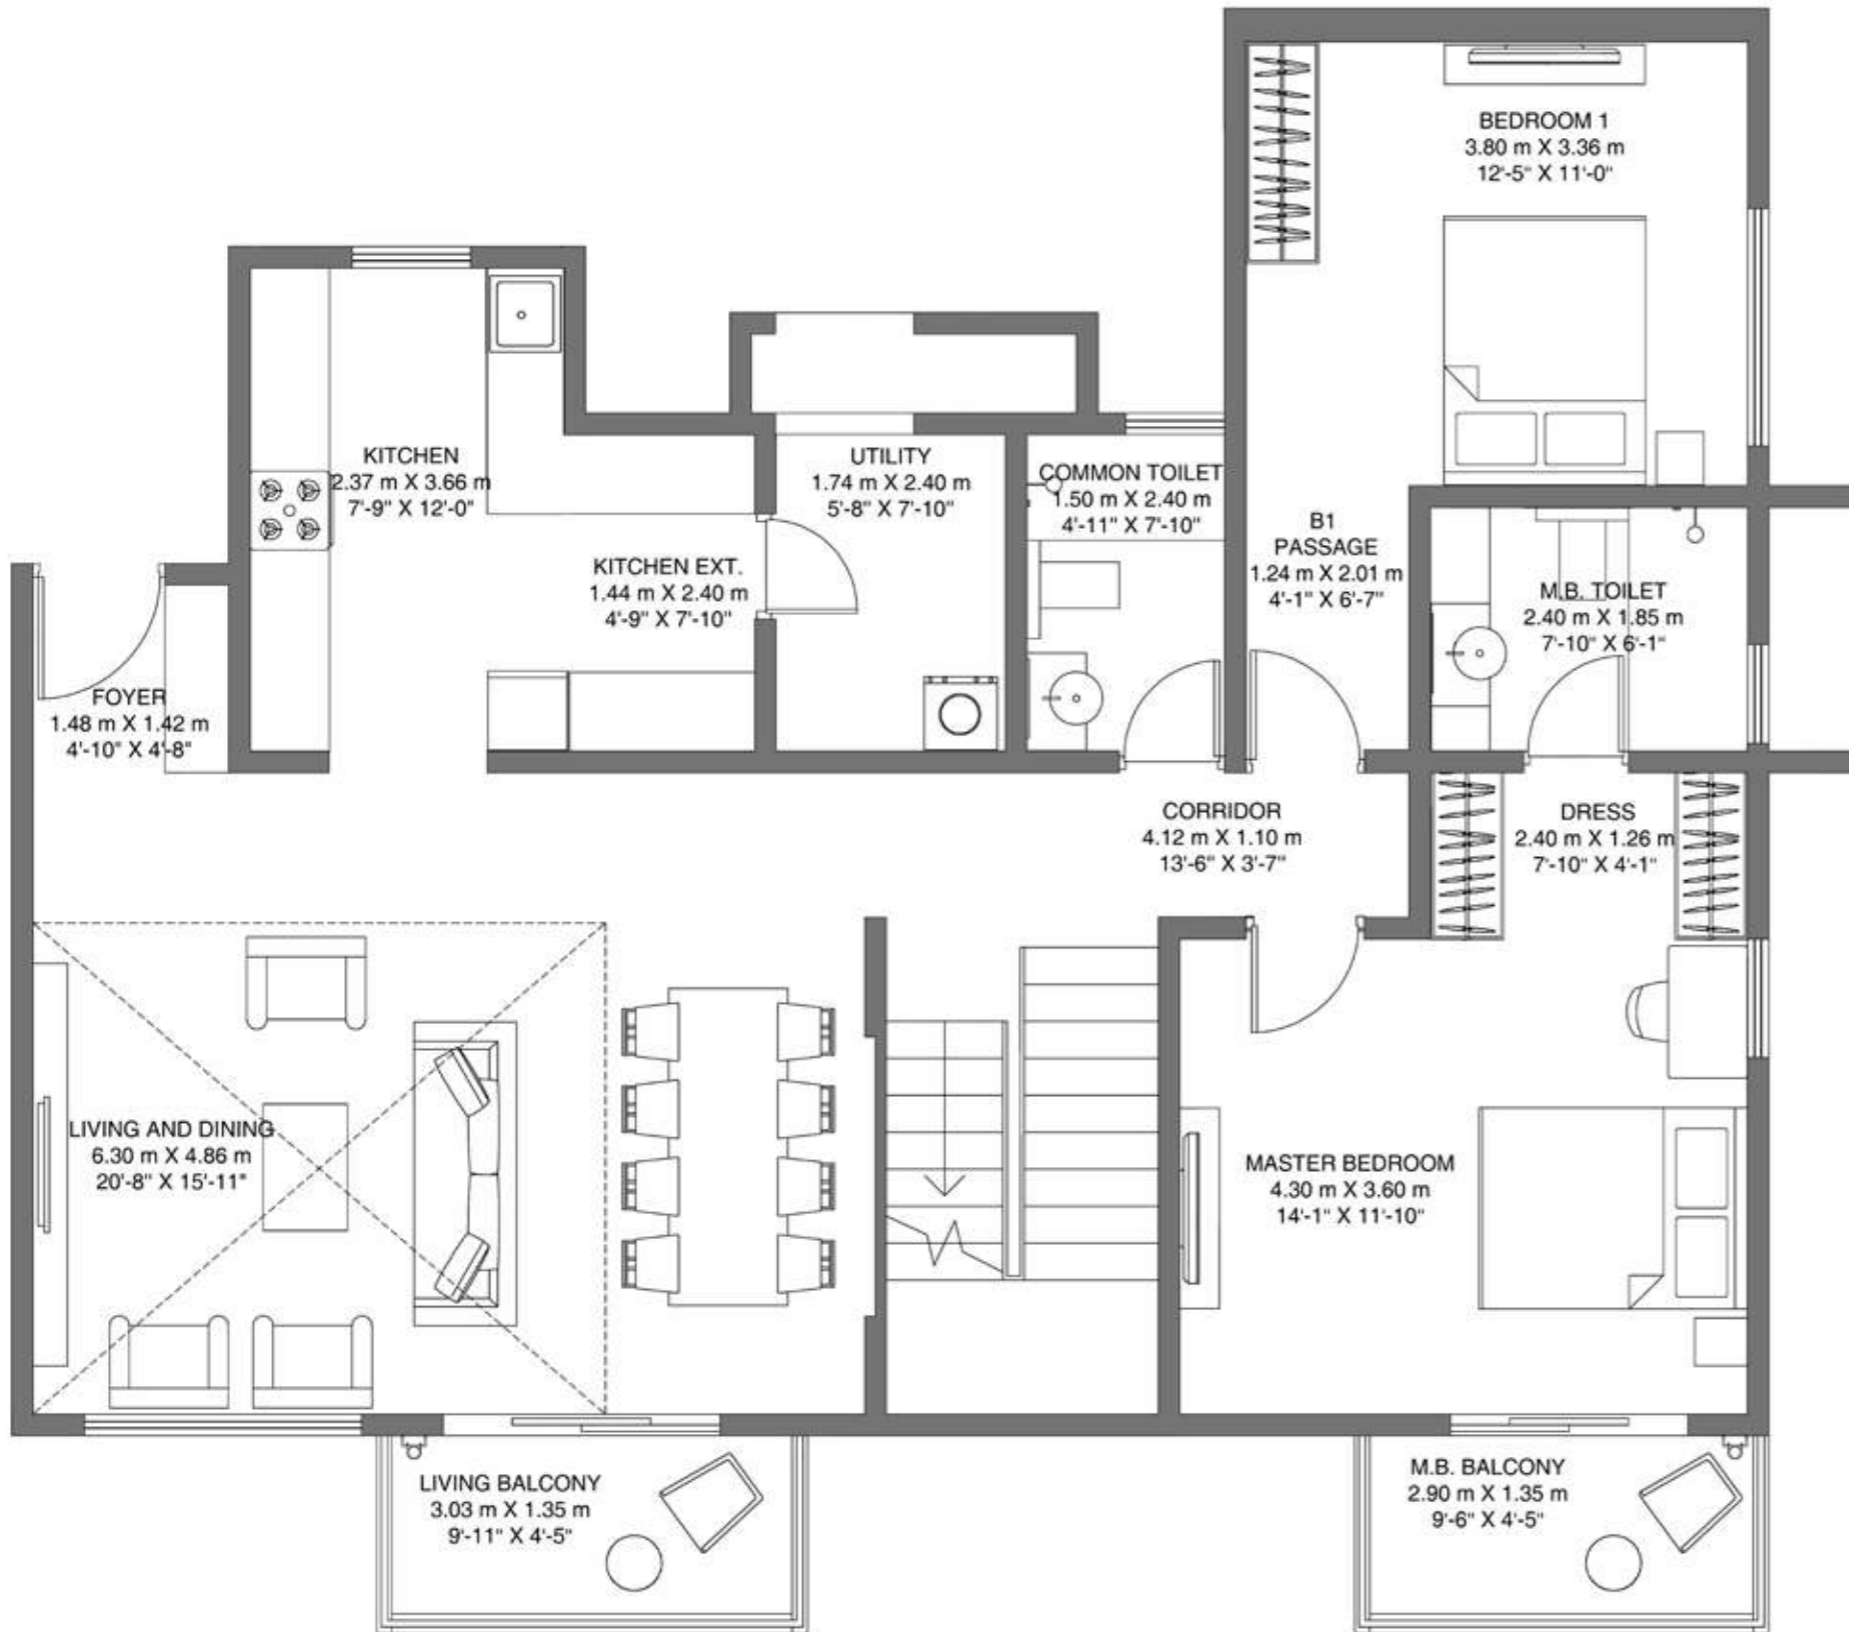

# GODREJ AIR NXT

WHITEFIELD, BANGALORE

**TOWER - J**  
**TYPE - PENTHOUSE - Lower Level**

Floors - 16

Unit No. - J1601

**Rera Carpet Area: 2058 sq.ft (191.16 sq.m)**  
**Balcony Area: 223 sq.ft (20.72 sq.m)**