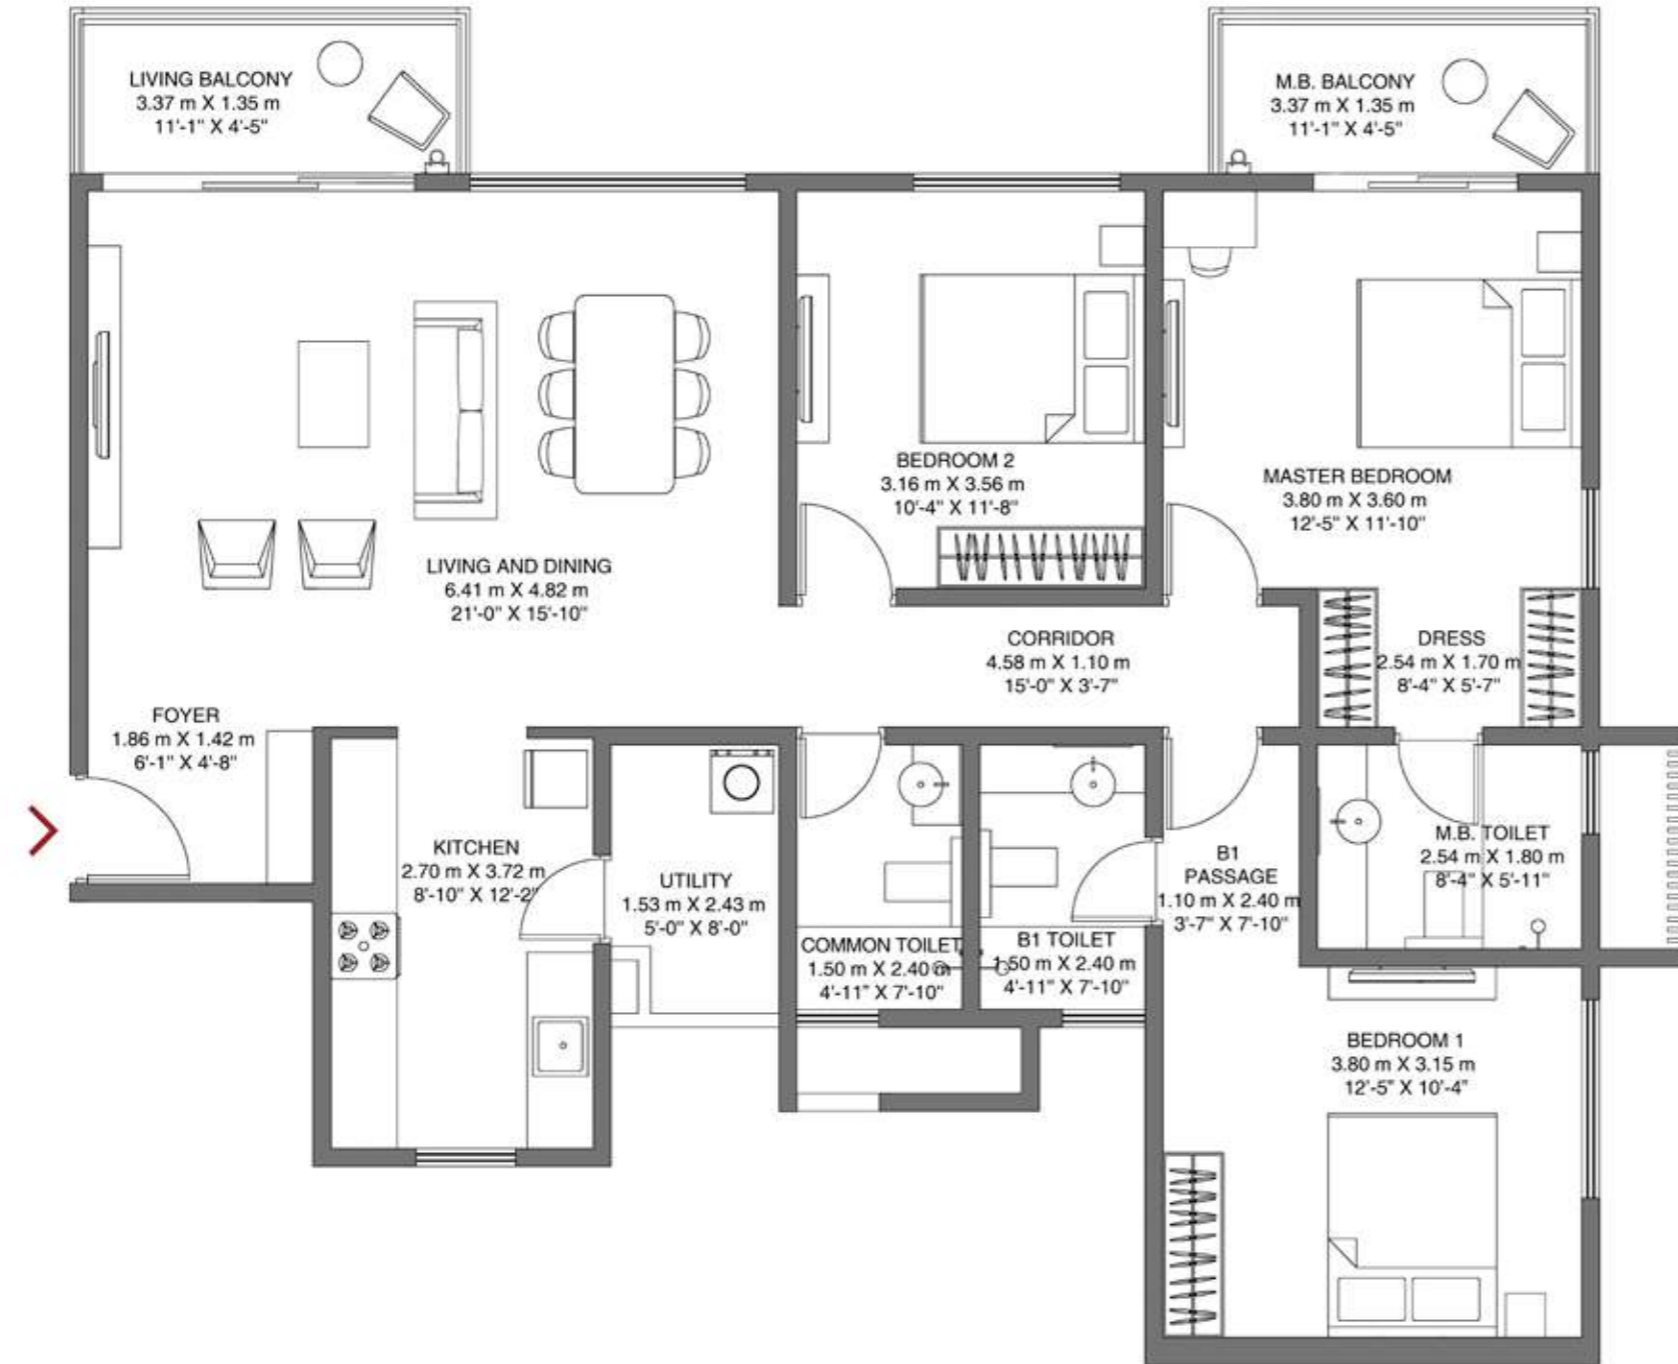

# GODREJ AIR NXT

WHITEFIELD, BANGALORE

**TOWER - J**  
**TYPE - 3BHK LARGE**

Floors - 1,3,5,7,9,11,13,15

Unit No. - J107, J307, J507, J707, J907,  
J1107, J1307, J1507

Rera Carpet Area: 1204 sq.ft (111.84 sq.m)  
Balcony Area: 98 sq.ft (9.10 sq.m)