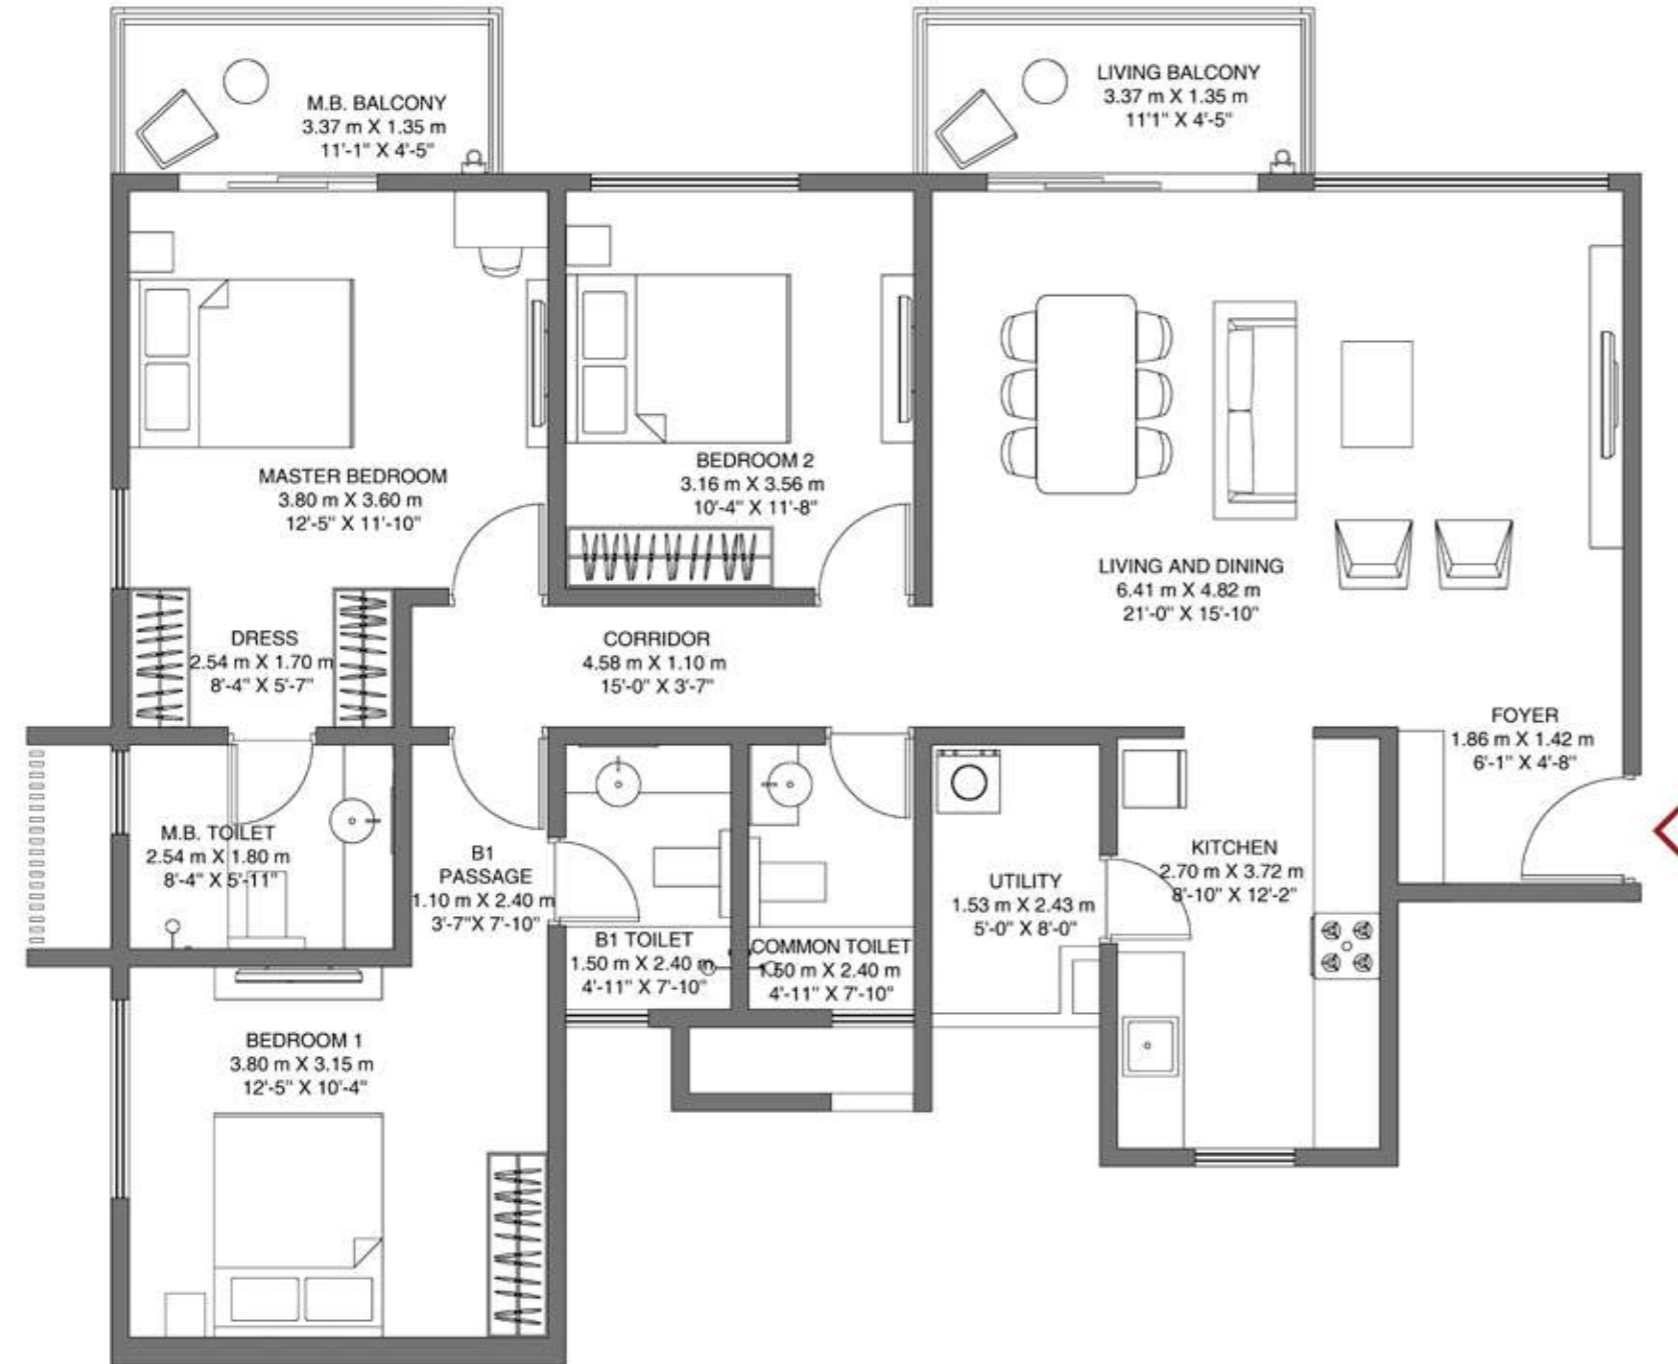

## TOWER - J TYPE - 3BHK COMFORT

Floors - 1,3,5,7,9,11,13,15

Unit No. - J103, J303, J503, J703, J903,  
J1103, J1303, J1503

Rera Carpet Area: 1142 sq.ft (106.11 sq.m)  
Balcony Area: 86 sq.ft (8.02 sq.m)